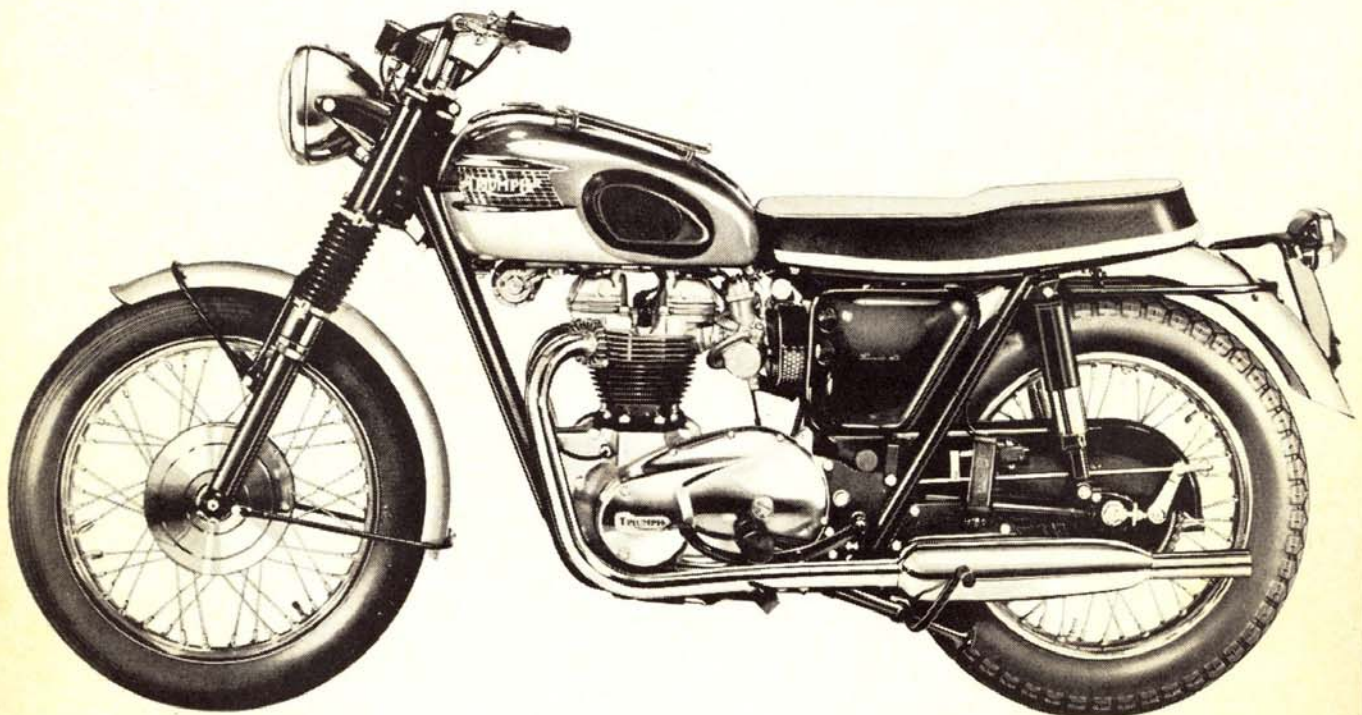

# THE ULTIMATE IN POWER - BONNEVILLE

The entire range of Bonneville Twin Carburetor 40 cu. in. Triumphs are recognized as the leader in high performance. For the experienced and expert rider.

The Bonneville range includes: T120/R (shown above), Bonneville T120/TT Special Competition and the T120/C Bonneville Competition Sports.