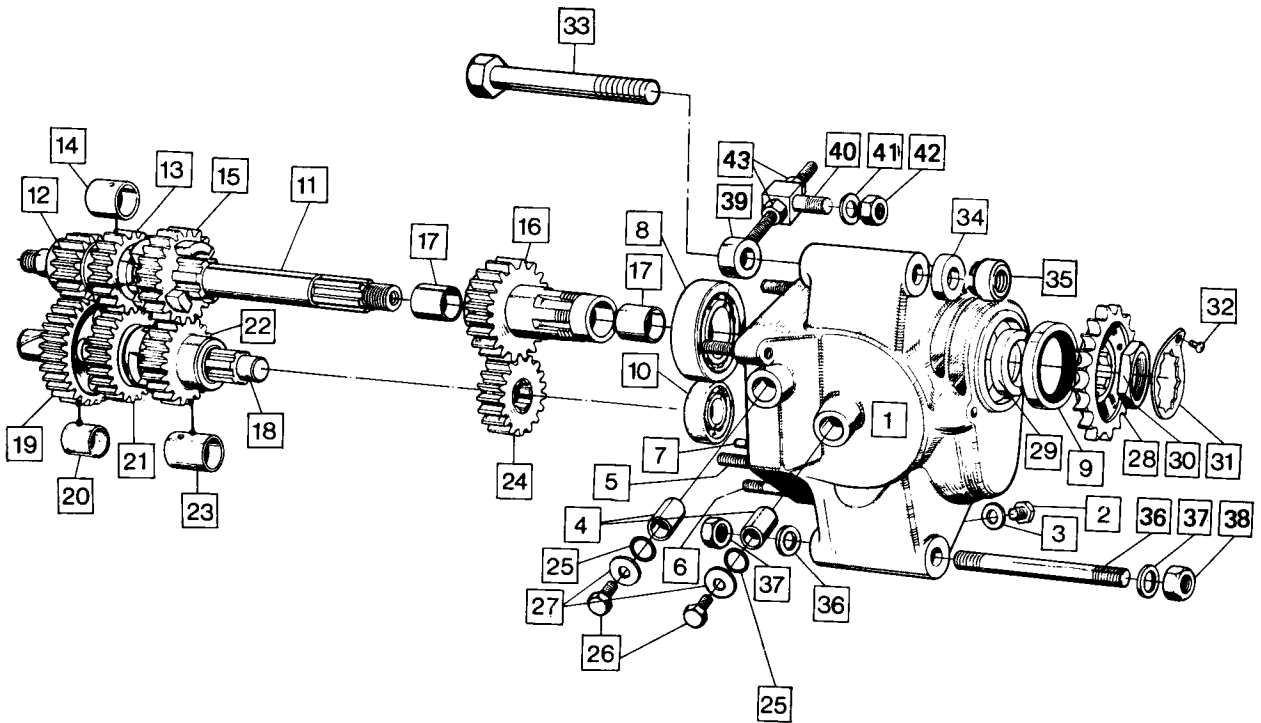

Gearbox: Shell, Gear Cluster, Mounting Bolts, Adjuster and Countershaft Sprockets

Gearbox: Shell, Gear Cluster, Mounting Bolts, Adjuster and Countershaft Sprockets

7

Plate No.	Part No.	Description	Qty.	Bin No.	Price
1	064126	Gearbox Shell with Bushes and Studs	1	.....	.....
2	040138	Drain Bolt	1	.....	.....
3	000200	Drain Bolt Washer	1	.....	.....
4	040056	Bush, Quadrant and Cam Spindle	2	.....	.....
5	040064	Stud for Inner Case	2	.....	.....
6	000271	Stud for Inner Case	5	.....	.....
7	000577	Dowel	2	.....	.....
8	040098	Sleeve Gear Bearing	1	.....	.....
9	040132	Sleeve Gear Bearing Oil Seal	1	.....	.....
10	040100	Layshaft Bearing	1	.....	.....
11	060384	Mainshaft	1	.....	.....
12	040026	Mainshaft 1st Gear	1	.....	.....
13	040418	Mainshaft 2nd Gear	1	.....	.....
14	040048	Mainshaft 2nd Gear Bush	1	.....	.....
15	040635	Mainshaft 3rd Gear	1	.....	.....
16	061057	Sleeve Gear c/w Bushes	1	.....	.....
17	040062	Sleeve Gear Bush	2	.....	.....
18	040025	Layshaft	1	.....	.....
19	040115	Layshaft 1st Gear with Bush	1	.....	.....
20	040046	Layshaft 1st Gear Bush	1	.....	.....
21	040019	Layshaft 2nd Gear	1	.....	.....
22	040634	Layshaft 3rd Gear	1	.....	.....
23	040047	Layshaft 3rd Gear Bush	1	.....	.....
24	061058	Layshaft 4th Gear	1	.....	.....
25	040129	'O' Ring	2	.....	.....
26	040136	Spindle Bolt	2	.....	.....
27	000174	Spindle Bolt Washer	2	.....	.....
28	040480	Countershaft Sprocket (19T)	Available	.....	.....
28	060931	Countershaft Sprocket (20T)	Available	.....	.....
28	060721	Countershaft Sprocket (21T)	Available	.....	.....
28	060759	Countershaft Sprocket (22T)	Available	.....	.....
28	063420	Countershaft Sprocket (23T)	Available	.....	.....
28	063421	Countershaft Sprocket (24T)	Available	.....	.....
29	040131	Countershaft Sprocket Spacer	1	.....	.....
30	040070	Countershaft Sprocket Nut	1	.....	.....
31	040076	Countershaft Sprocket Nut Lock Washer	1	.....	.....
32	000450	Countershaft Sprocket Nut Lock Screw	1	.....	.....
33	062653	Gearbox Top Bolt	1	.....	.....
34	030023	Gearbox Top Bolt Spacer	1	.....	.....
35	062656	Gearbox Top Bolt Nut	1	.....	.....
36	060597	Gearbox Pivot Stud	1	.....	.....
37	000008	Gearbox Pivot Stud Washer	2	.....	.....
38	060625	Gearbox Pivot Stud Nut	2	.....	.....
39	062654	Gearbox Adjuster	1	.....	.....
40	062657	Gearbox Adjuster Crosshead	1	.....	.....
41	000010	Gearbox Adjuster Crosshead Washer	1	.....	.....
42	060029	Gearbox Adjuster Crosshead Nut	1	.....	.....
43	060651	Gearbox Adjuster Nut	2	.....	.....