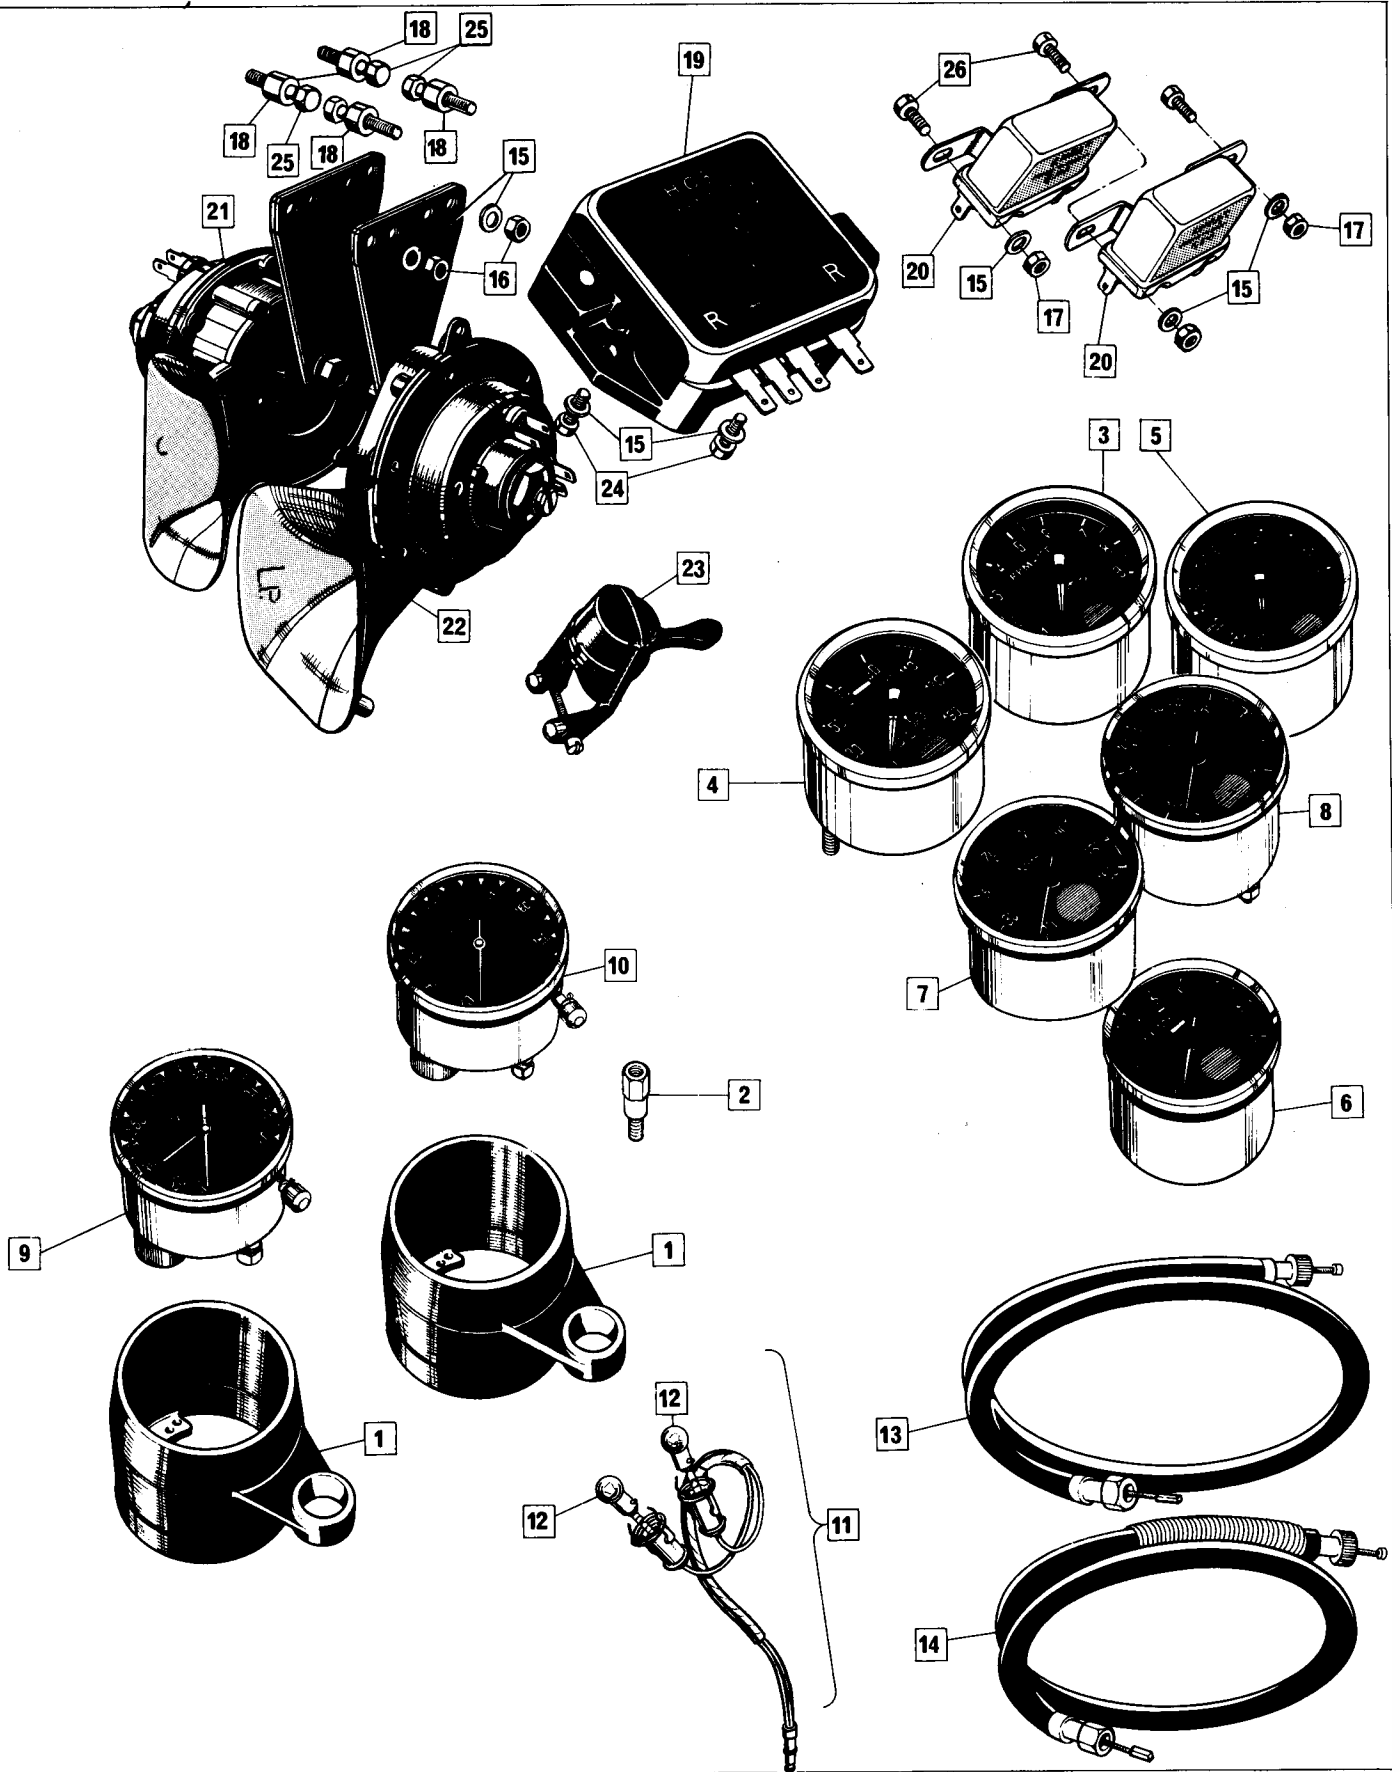

Batteries, Battery Tray, Direction Indicators

Batteries, Battery Tray, Direction Indicators **31**

Plate No.	Part No.	Description	Qty.	Bin No.	Price
	BATTERY – ALL MODELS EXCEPT INTERPOL				
1	063244	Battery	1
2	061662	Strap	2
3	061667	Crossbar	1
4	062602	Rubber	5
5	063227	Breather Tube	1
	BATTERY – INTERPOL				
6	54027410	Battery SCZ7E	2
7	061655	Rubber	2
8	061660	Rubber	1
9	061661	Strap	2
10	061668	Crossbar	1
	BATTERY TRAY – ALL MODELS				
11	062557	Tray Battery	1
12	060811	Grommet	1
	DIRECTION INDICATORS				
13	062059	Indicator Lamp Mounting 60600091	4
14	062060	Lamp 56147	4
15	54581638	Lens	4
16	54580322	Bulbholder Assembly	4
17	573832	Interior Assembly	4
18	382	Bulb	4
19	20948	Nut	2
20	26494	Washer	2
21	062045	Flasher Unit 35048	1
22	062046	Mounting Bracket 54385091	1
23	060915	Bolt	1
24	060678	Nut	1
25	000039	Washer	2
26	062574	Link Lead (Front Flashers)	1