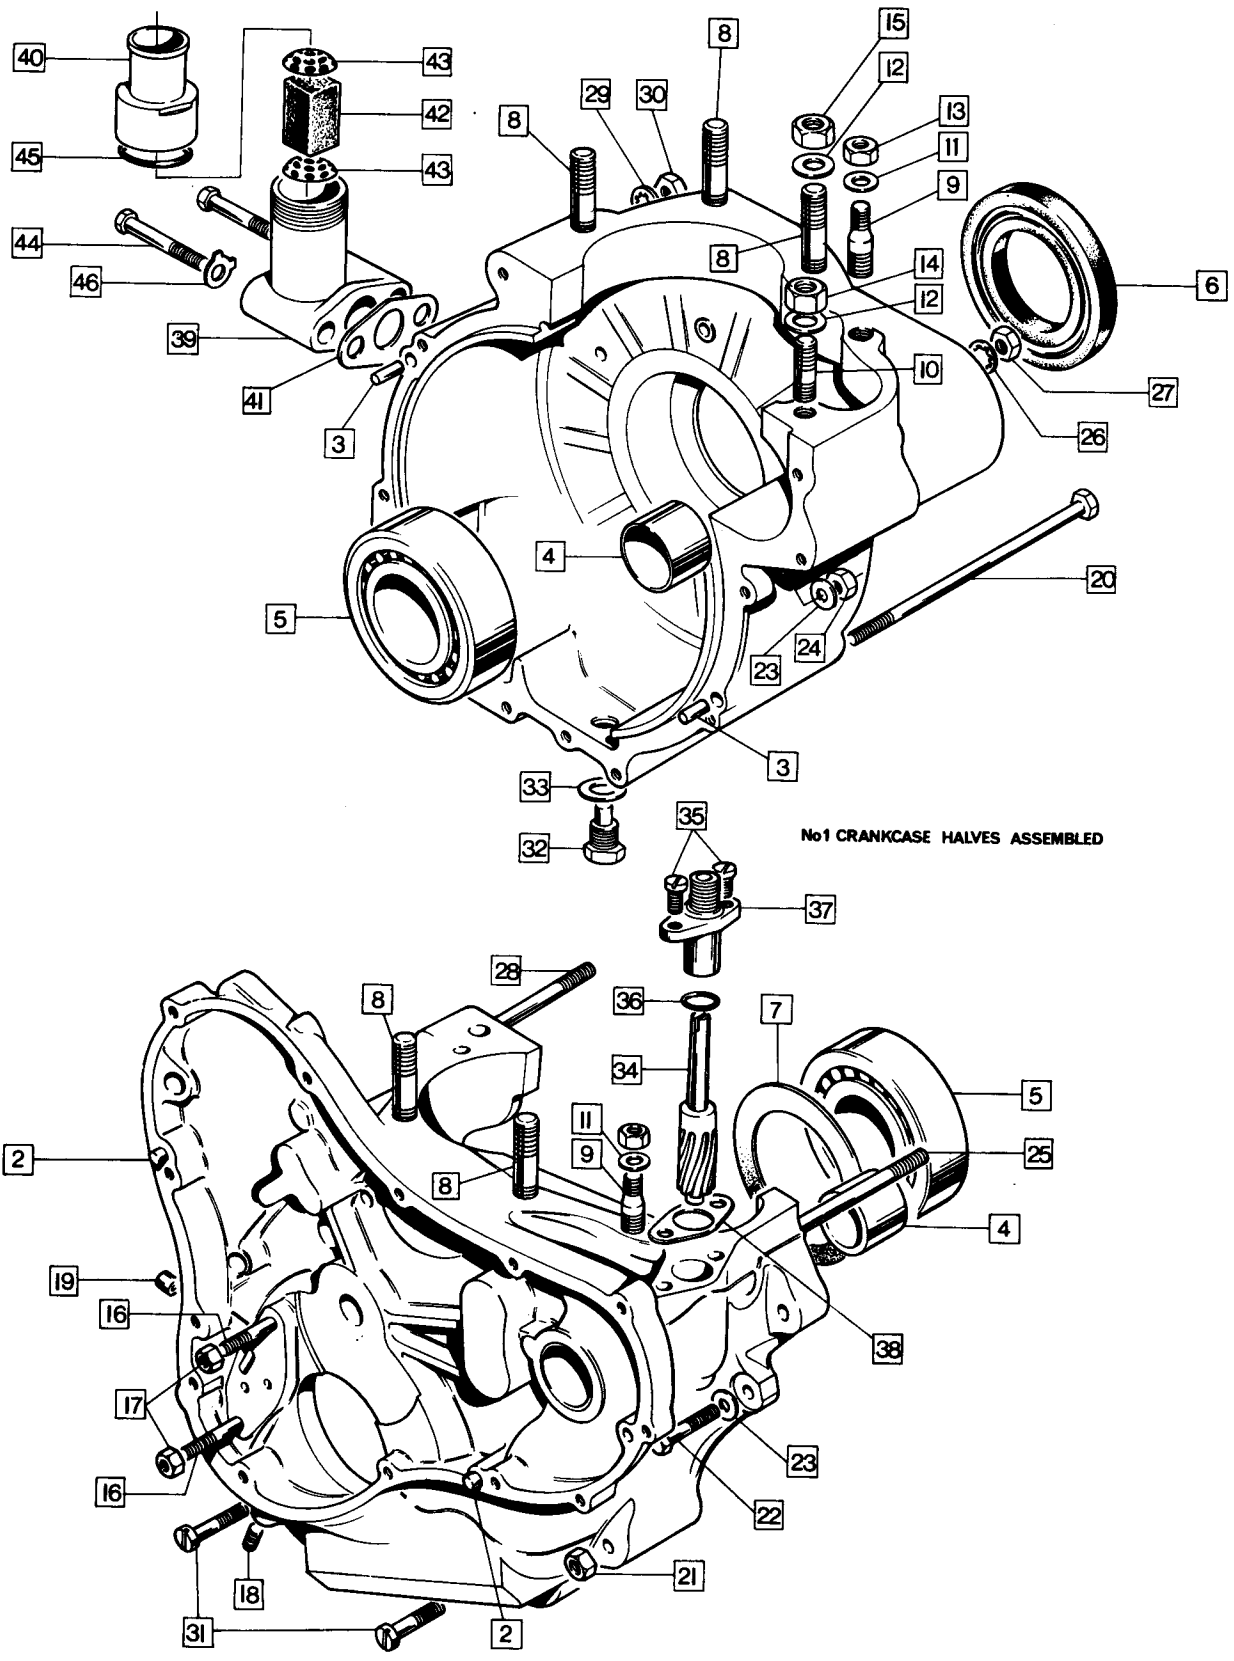

750 Engine: Crankcases, Crankcase Breather, Tachometer Drive

750 Engine: Crankcases, Crankcase Breather, Tachometer Drive

6

Plate No.	Part No.	Description	Qty.	Bin No.	Price
1	063334	Crankcase Halves Assembled	1	.....	.....
2	NM.11790	Crankcase Dowel	2	.....	.....
3	062621	Crankcase Dowel	2	.....	.....
4	062600	Camshaft Bush	2	.....	.....
5	064118	Main Bearing	2	.....	.....
6	NMT2187	Main Bearing Oil Seal	1	.....	.....
7	NMT2196A	Main Bearing Shim	1	.....	.....
8	062639	Cylinder Stud	6	.....	.....
9	062640	Cylinder Stud Stepped	2	.....	.....
10	062639	Cylinder Stud Front	1	.....	.....
11	000011	Cylinder Stud Washer	2	.....	.....
12	NM.24252	Cylinder Stud Washer	6	.....	.....
13	062650	Cylinder Stud Nut	2	.....	.....
14	062651	Cylinder Stud Nut	1	.....	.....
15	062652	Cylinder Stud Nut	6	.....	.....
16	062664	Oil Pump Stud	2	.....	.....
17	060348	Oil Pump Stud Nut	2	.....	.....
18	062638	Grub Screw-oil Stop	1	.....	.....
19	NM.21287	Junction Block Dowel	1	.....	.....
20	062663	Crankcase Bolt, Long	1	.....	.....
21	060348	Crankcase Bolt Nut	1	.....	.....
22	062761	Crankcase Bolt, Short	1	.....	.....
23	30859	Crankcase Bolt Washer	2	.....	.....
24	060348	Crankcase Bolt Nut	1	.....	.....
25	062662	Crankcase Stud Top Front	1	.....	.....
26	NMT2221	Crankcase Stud Washer	1	.....	.....
27	26947	Crankcase Stud Nut	1	.....	.....
28	062661	Crankcase Stud Top, Rear	1	.....	.....
29	016213	Crankcase Stud Washer	1	.....	.....
30	21998	Crankcase Stud Nut	1	.....	.....
31	062685	Crankcase Screw, T.S. to D.S. at sump	2	.....	.....
32	064188	Sump Plug Magnetic	1	.....	.....
33	062624	Sump Plug Washer	1	.....	.....
34	061089	Gear Tachometer	1	.....	.....
35	062670	Screw	2	.....	.....
36	061282	'O' Ring	1	.....	.....
37	061090	Housing	1	.....	.....
38	063056	Gasket, Tachometer Housing	1	.....	.....
39	062620	Breather Body	1	.....	.....
40	062614	Cap	1	.....	.....
41	062618	Gasket	1	.....	.....
42	062615	Separator	1	.....	.....
43	063116	Retainer Disc	2	.....	.....
44	25614	Bolt	2	.....	.....
45	060448	'O' Ring	1	.....	.....
46	063418	Tab Washer	2	.....	.....