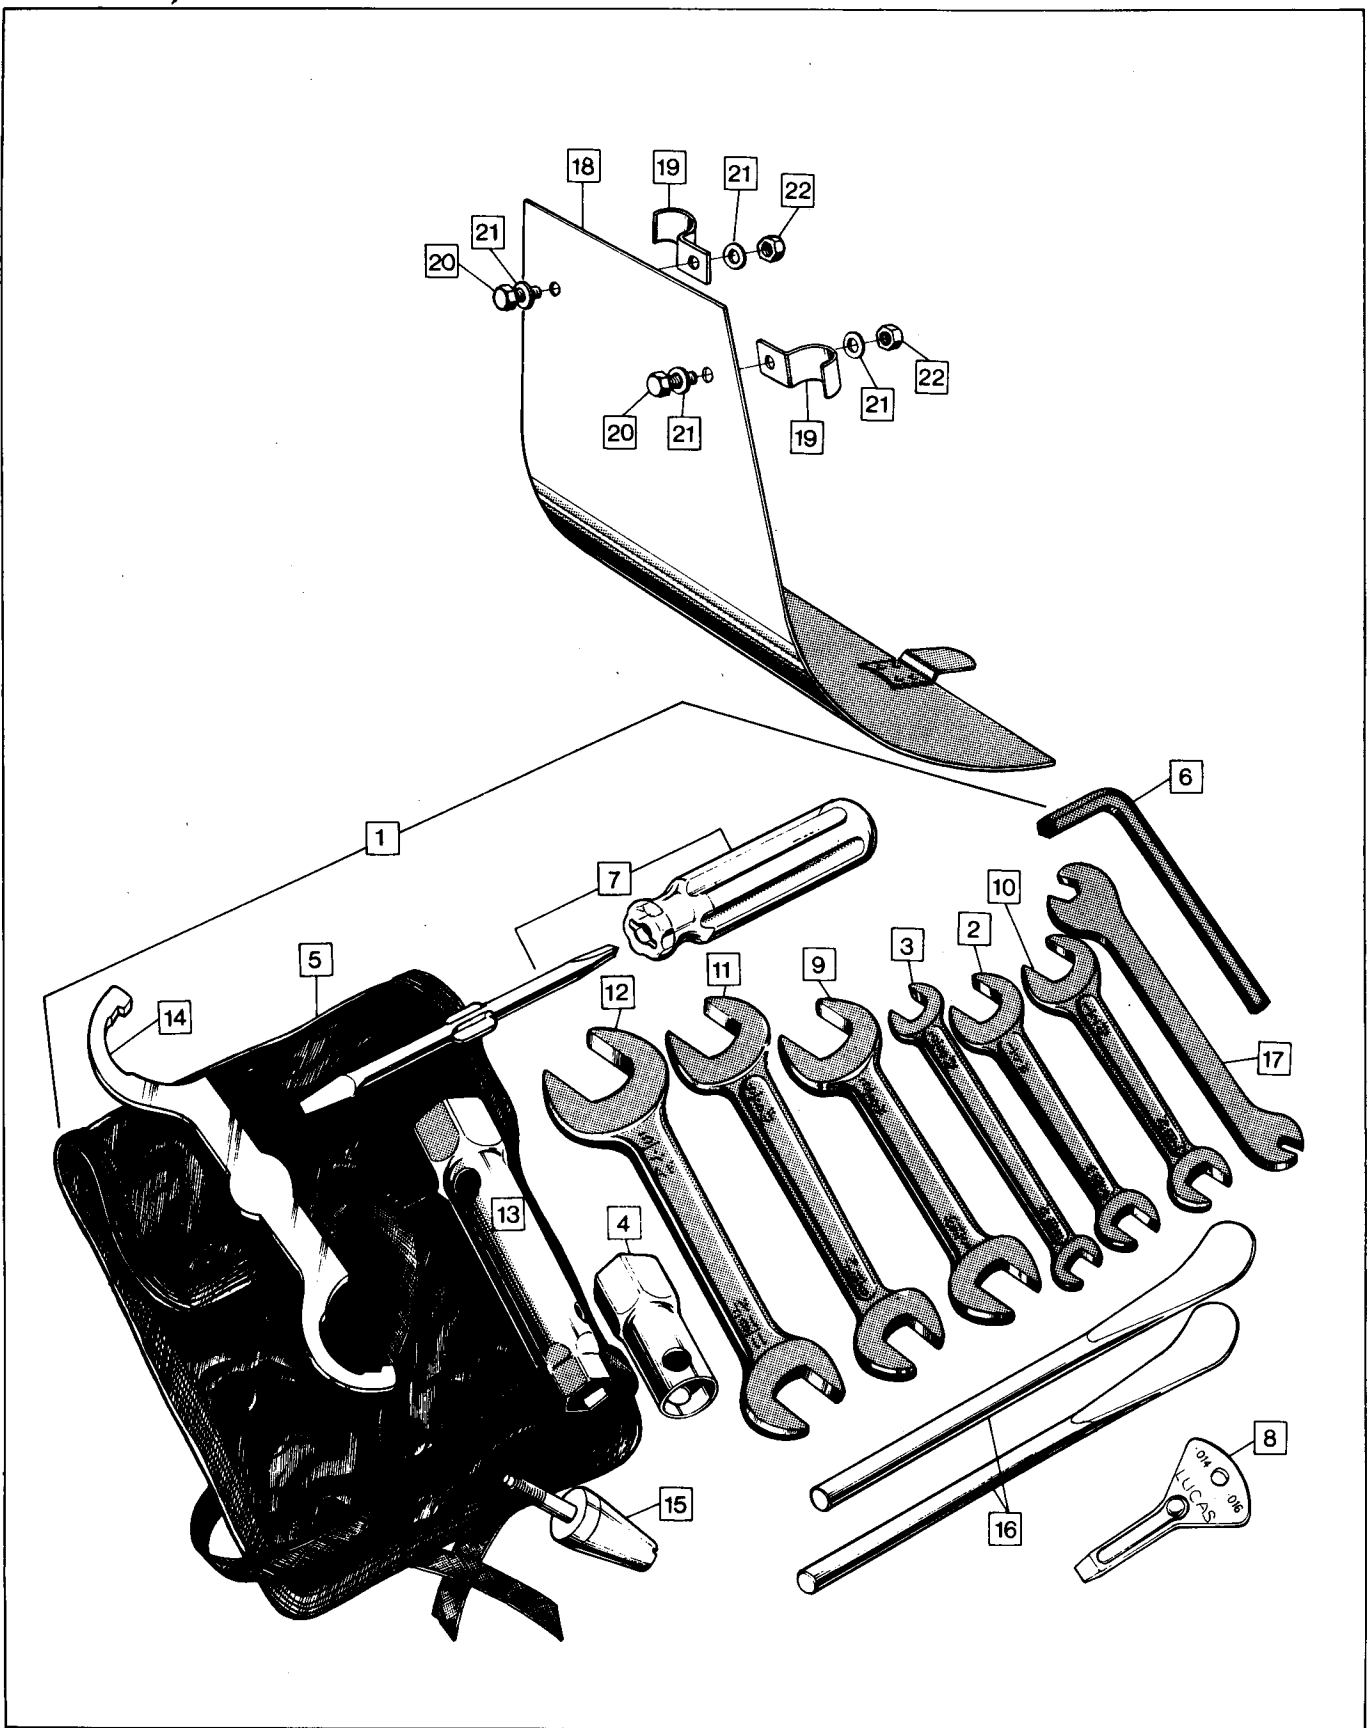

Toolkit and Skid Plate

Toolkit and Skid Plate **33**

Plate No.	Part No.	Description	Qty.	Bin No.	Price
	TOOL KIT CPTE				
1	062550	Tool Kit complete	1	.....	.....
2	017052	Spanner $\frac{3}{8}$" x $\frac{1}{4}$" open ended	1	.....	.....
3	017053	Spanner $\frac{5}{8}$" x $\frac{3}{8}$" open ended	1	.....	.....
4	017252	Spanner - Spark Plug	1	.....	.....
5	017253	Bag	1	.....	.....
6	064548	Key, Socket Screw	1	.....	.....
7	062551	Screwdriver	1	.....	.....
8	024365	Gauge/Contact Breaker Screwdriver	1	.....	.....
9	060820	Spanner $\frac{5}{8}$" x $\frac{3}{8}$" open ended	1	.....	.....
10	060821	Spanner $\frac{7}{8}$" x $\frac{1}{2}$" open ended	1	.....	.....
11	060822	Spanner $\frac{9}{8}$" x $\frac{5}{8}$" open ended	1	.....	.....
12	060823	Spanner $\frac{11}{8}$" x $\frac{3}{4}$" open ended	1	.....	.....
13	060922	Spanner $\frac{3}{4}$" x $\frac{15}{8}$" Box	1	.....	.....
14	061284	Spanner Suspension Unit	1	.....	.....
15	061359	Camshaft Oil Seal Guide	1	.....	.....
16	NMLTU07	Lever	2	.....	.....
17	NMSPU2/20	Spanner Rocker Adjusters	1	.....	.....
	SKID PLATE (Available only as Spares)				
18	062401	Skid Plate	1	.....	.....
19	062404	Clip	2	.....	.....
20	060359	Bolt	2	.....	.....
21	000011	Washer	4	.....	.....
22	060348	Nut	2	.....	.....