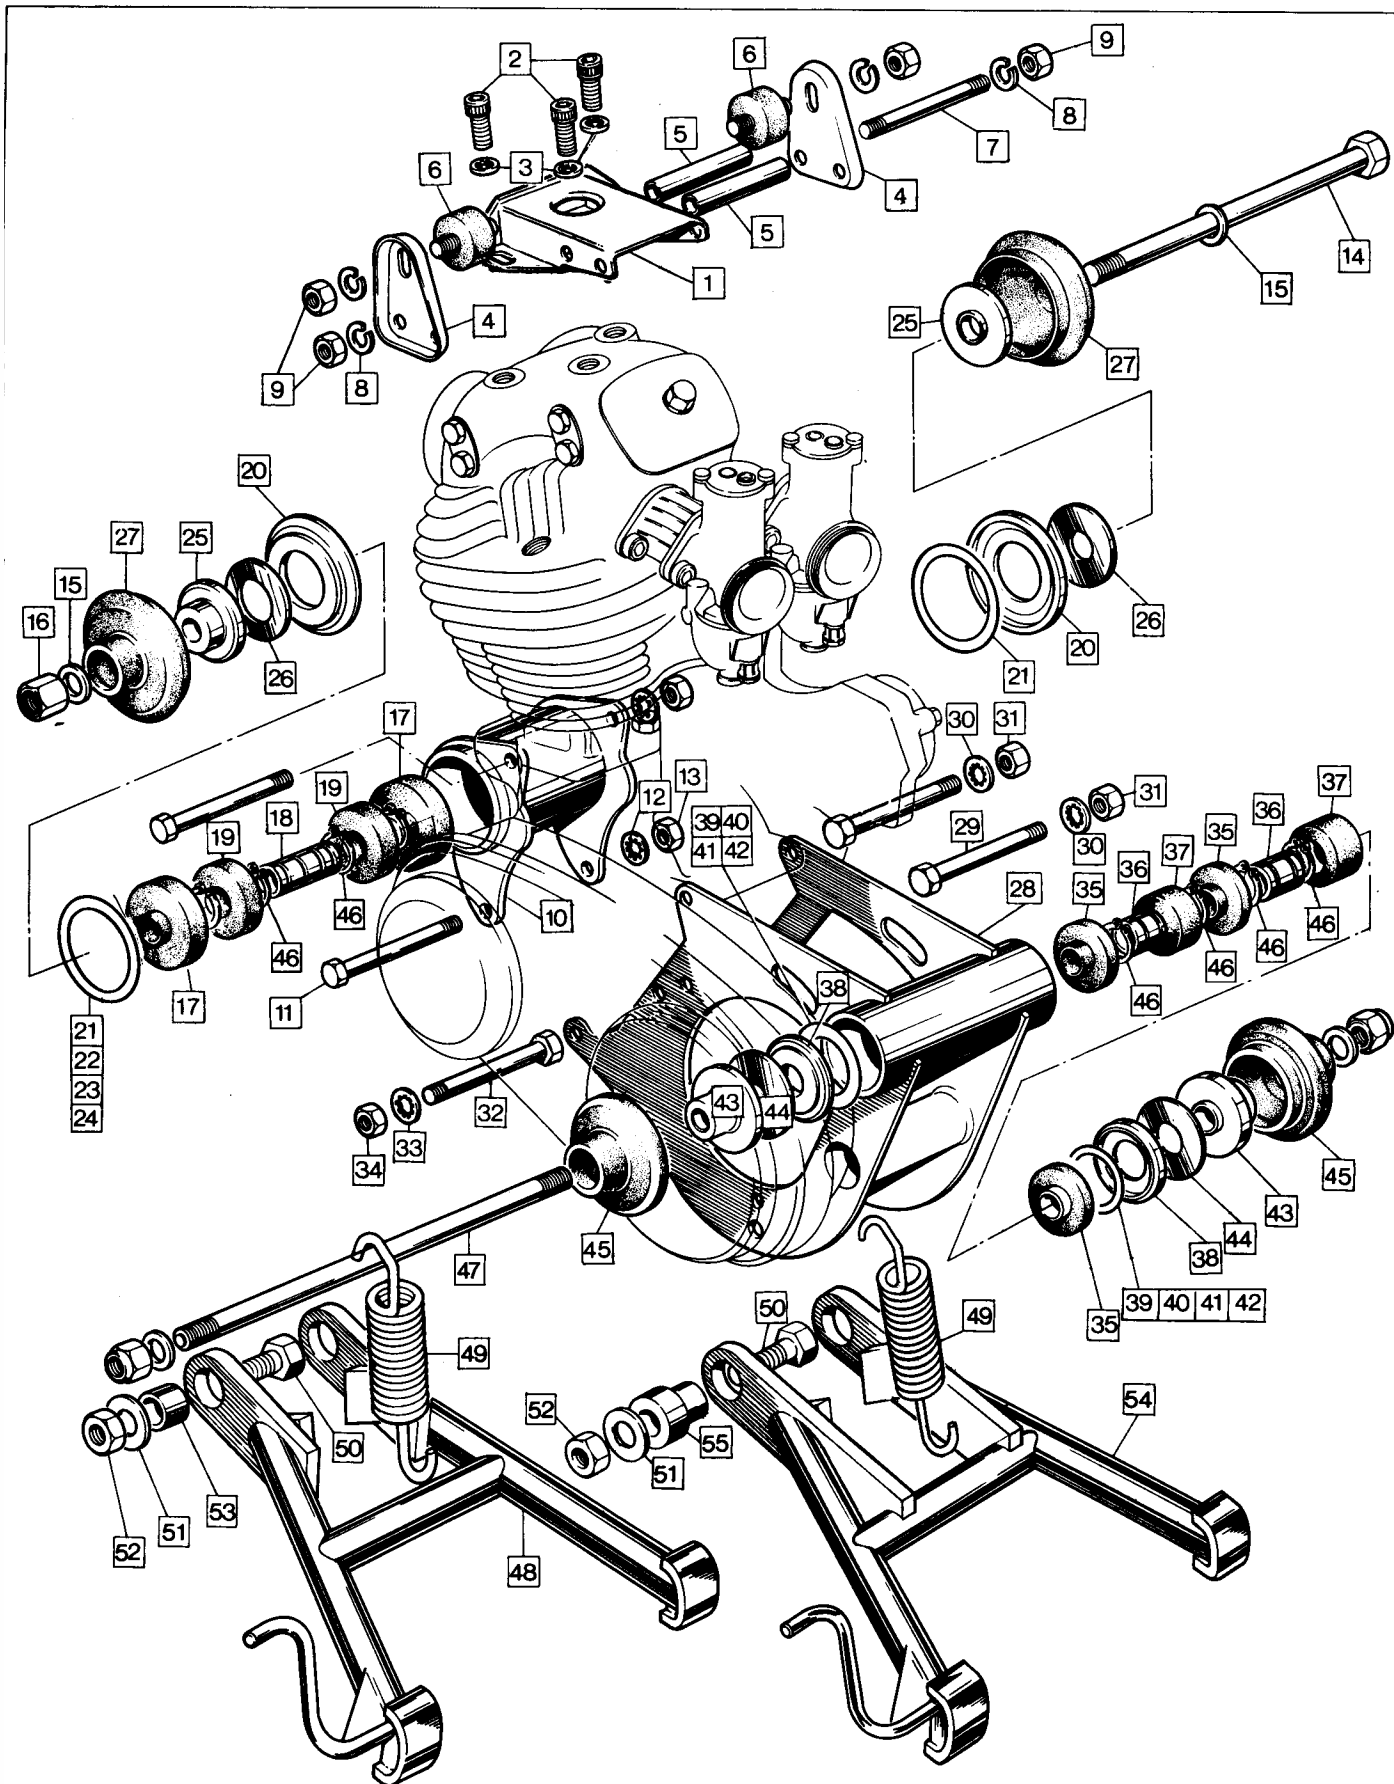

Engine Mountings, Head Steady, Centre Stand

Engine Mountings, Head Steady, Centre Stand

13

Plate No.	Part No.	Description	Qty.	Bin No.	Price
1	064179	Engine Steady	1	.....	.....
2	NM.19437	Engine Steady to Head Screw	3	.....	.....
3	014117	Engine Steady Screw Washer	3	.....	.....
4	061128	Engine Steady Side Plate	2	.....	.....
5	060490	Engine Steady Spacer	2	.....	.....
6	060622	Engine Steady Rubber Mounting	2	.....	.....
7	060493	Engine Steady Stud	2	.....	.....
8	000192	Engine Steady Stud Washer	6	.....	.....
9	060348	Engine Steady Stud Nut	6	.....	.....
10	061410	Front Engine Mounting	1	.....	.....
11	063213	Front Engine Plate Bolt	2	.....	.....
12	30755	Front Engine Plate Washer	4	.....	.....
13	063245	Engine Front Plate Nut	2	.....	.....
14	060423	Front Engine Plate Bolt to Frame	1	.....	.....
15	000008	Front Engine Plate Bolt Washer	2	.....	.....
16	063598	Front Engine Plate Bolt Nut	1	.....	.....
17	061226	Front Engine Mounting Bush	2	.....	.....
18	063960	Front Engine Mounting Spacer	1	.....	.....
19	061278	Front Engine Mounting Buffer	2	.....	.....
20	060684	Front Engine Mounting Tube Cap	2	.....	.....
21	060686	Front Engine Mounting Shim .005"	AR	.....	.....
22	060687	Front Engine Mounting Shim .010"	AR	.....	.....
23	060688	Front Engine Mounting Shim .020"	AR	.....	.....
24	060689	Front Engine Mounting Shim .030"	AR	.....	.....
25	060422	Front Engine Mounting Collar	2	.....	.....
26	063556	Front Engine Mounting Washer (PTFE.)	2	.....	.....
27	063718	Front Engine Mounting Gaiter	2	.....	.....
28	064060	Rear Engine Mounting	1	.....	.....
29	063212	Rear Engine Plate Bolt	2	.....	.....
30	000010	Rear Engine Plate Washer	4	.....	.....
31	063024	Rear Engine Plate Nut	2	.....	.....
32	063211	Rear Engine Plate Bolt Bottom	1	.....	.....
33	30859	Rear Engine Plate Washer	2	.....	.....
34	063246	Rear Engine Plate Nut	1	.....	.....
35	061227	Rear Engine Mounting Rubber	3	.....	.....
36	063928	Rear Engine Mounting Spacer	2	.....	.....
37	061280	Rear Engine Mounting Buffer	2	.....	.....
38	060685	Rear Engine Mounting Tube Cap	2	.....	.....
39	060775	Rear Engine Mounting Shim .005"	AR	.....	.....
40	060776	Rear Engine Mounting Shim .010"	AR	.....	.....
41	060777	Rear Engine Mounting Shim .020"	AR	.....	.....
42	060778	Rear Engine Mounting Shim .030"	AR	.....	.....
43	060436	Rear Engine Mounting Collar	2	.....	.....
44	063556	Rear Engine Mounting Washer (PTFE.)	2	.....	.....
45	063719	Rear Engine Mounting Gaiter	2	.....	.....
46	063927	Circlip for Isolastic Buffers	8	.....	.....
47	062442	Rear Engine Mounting Stud	1	.....	.....
48	063051	Centre Stand (750 only)	1	.....	.....
49	064643	Centre Stand Spring	1	.....	.....
50	062040	Centre Stand Bolt	2	.....	.....
51	000009	Centre Stand Washer	2	.....	.....
52	061702	Centre Stand Nut	2	.....	.....
53	061999	Centre Stand Spacer (750 Only)	2	.....	.....
54	064031	Centre Stand (850 Only)	1	.....	.....
55	064057	Centre Stand Spacer (850 Only)	2	.....	.....