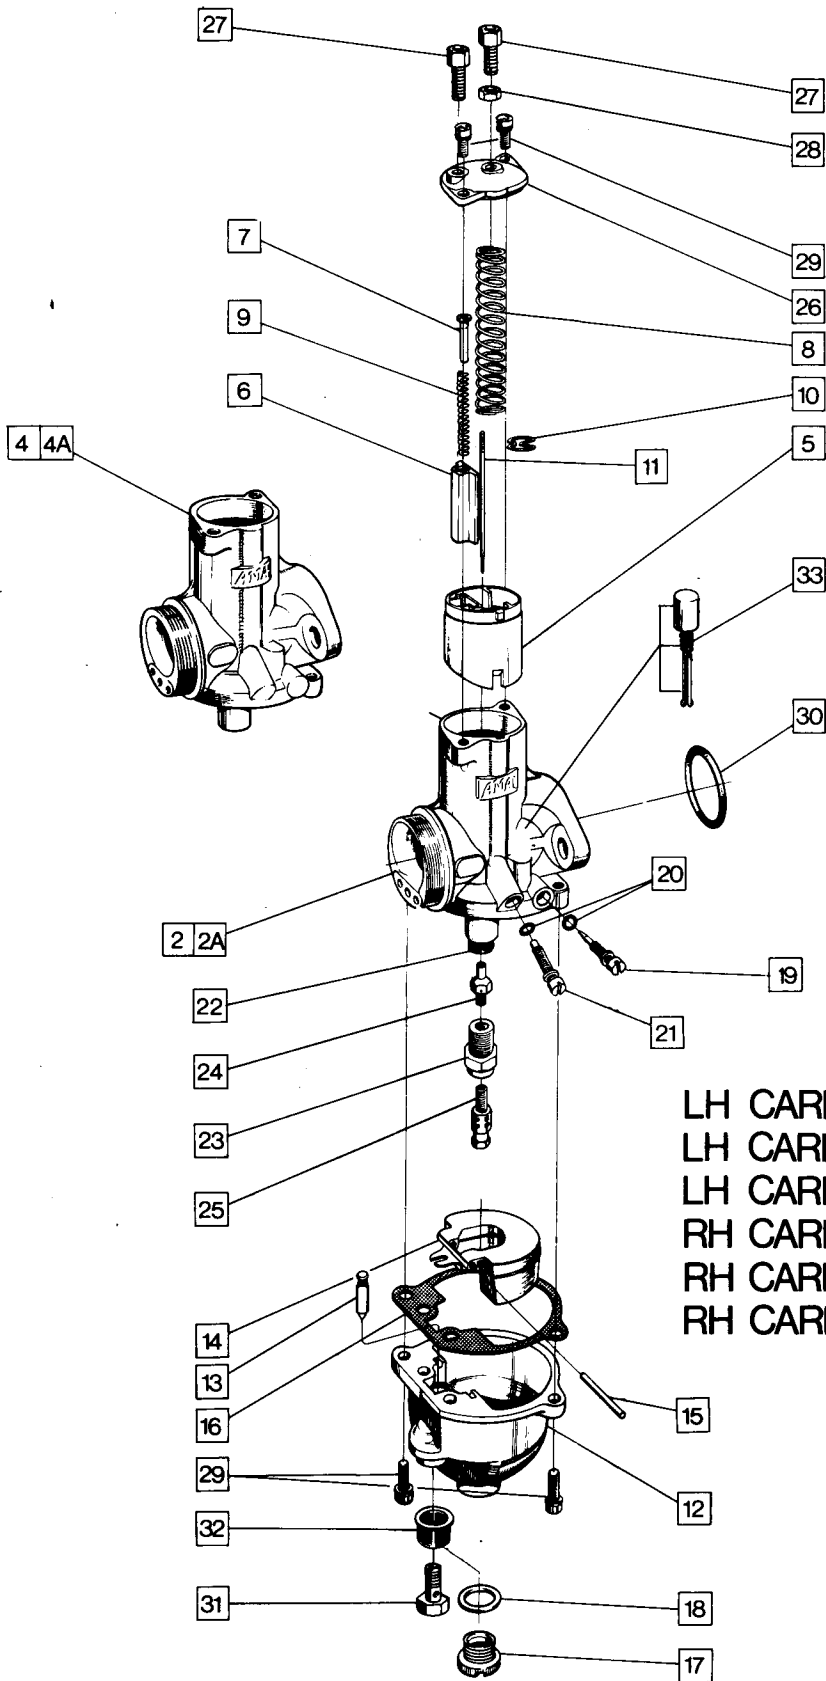

CLUTCH COMPLETE 40

Chaincases, Chains, Sprockets, Clutch, Alternator

Chaincases, Chains, Sprockets, Clutch, Alternator

Plate No.	Part No.	Description	Qty.	Bin No.	Price
1	060374	Chaincase Inner Half c/w Dowels	1
2	060769	Chaincase Oil Seal Disc	2
3	024145	Chaincase Dowel	2
4	012443	Chaincase Felt Seal	1
5	060711	Chaincase to Crankcase Gasket	1
6	062669	Chaincase Fixing Bolt	3
7	060395	Chaincase Fixing Bolt Washer	3
8	060376	Chaincase Centre Stud	1
9	000010	Chaincase Centre Stud Washer	2
10	060397	Chaincase Centre Stud Nut	1
11	060399	Chaincase Centre Stud Shim	AR
12	060386	Stator Stud	3
13	060377	Stator Stud Spacer	3
14	000011	Stator Stud Washer	3
15	060700	Stator Stud Nut	3
16	062585	Chaincase Outer Half with Timing Plate	1
17	060763	Ignition Indicator Plate	1
18	060663	Hammer Drive Screw	2
19	060388	Chain Inspection Cap	2
20	062581	Chain Inspection Cap 'O' Ring	2
21	060659	Timing Inspection Cap	1
22	062580	Timing Inspection Cap 'O' Ring	1
23	060398	Chaincase Band Rubber	1
24	060367	Chaincase Attachment Nut	1
25	060368	Chaincase Attachment Nut Washer	1
26	060383	Engine Sprocket	1
27	NME3682	Engine Sprocket Key	1
28	54212006	Rotor	1
29	47205A	Stator	1
30	060903	Alternator Grommet	1
31	060402	Rotor Spacer	1
32	060665	Rotor Shim .010"	AR
33	060664	Rotor Shim .036"	AR
34	NM.20948	Rotor Key	1
35	NM.24948	Rotor Washer	1
36	060387	Rotor Nut	1
37	060366	Front Chain (Primary)	1
38	062582	Chaincase Oil Level Plug	1
39	062583	Chaincase Oil Level 'O' Ring	1
40	064644	Clutch Complete (includes items 41-46, 49-52 inclusive)	1
41	062482	Clutch Sprocket c/w Backplate	1
42	063741	Clutch Friction Plate, Sintered Bronze	5
43	060746	Clutch Plain Plate	4
44	063768	Clutch Pressure Plate	1
45	063979	Clutch Centre	1
46	060770	Clutch Spring Plate with Centre	1
47	061179	Clutch Adjuster	1
48	060005	Clutch Adjuster Nut	1
49	060750	Clutch Bearing	1
50	060753	Clutch Bearing Inner Circlip	1
51	060754	Clutch Bearing Outer Circlip	1
52	060751	Clutch Spring Circlip	1
53	060752	Clutch Location Circlip	1
54	060747	Clutch Location Spacer	1
55	060894	Clutch Location Shim .036"	AR
56	060895	Clutch Location Shim .048"	AR
57	040373	Clutch Fixing Nut	1
58	063447	Clutch Fixing Nut Washer	1
59	017376	Rear Chain, 98 Links (for 19 tooth sprocket)	1
59A	064025	Rear Chain, 99 Links (for 21 tooth sprocket)	1
60	063459	Tab Washer	1