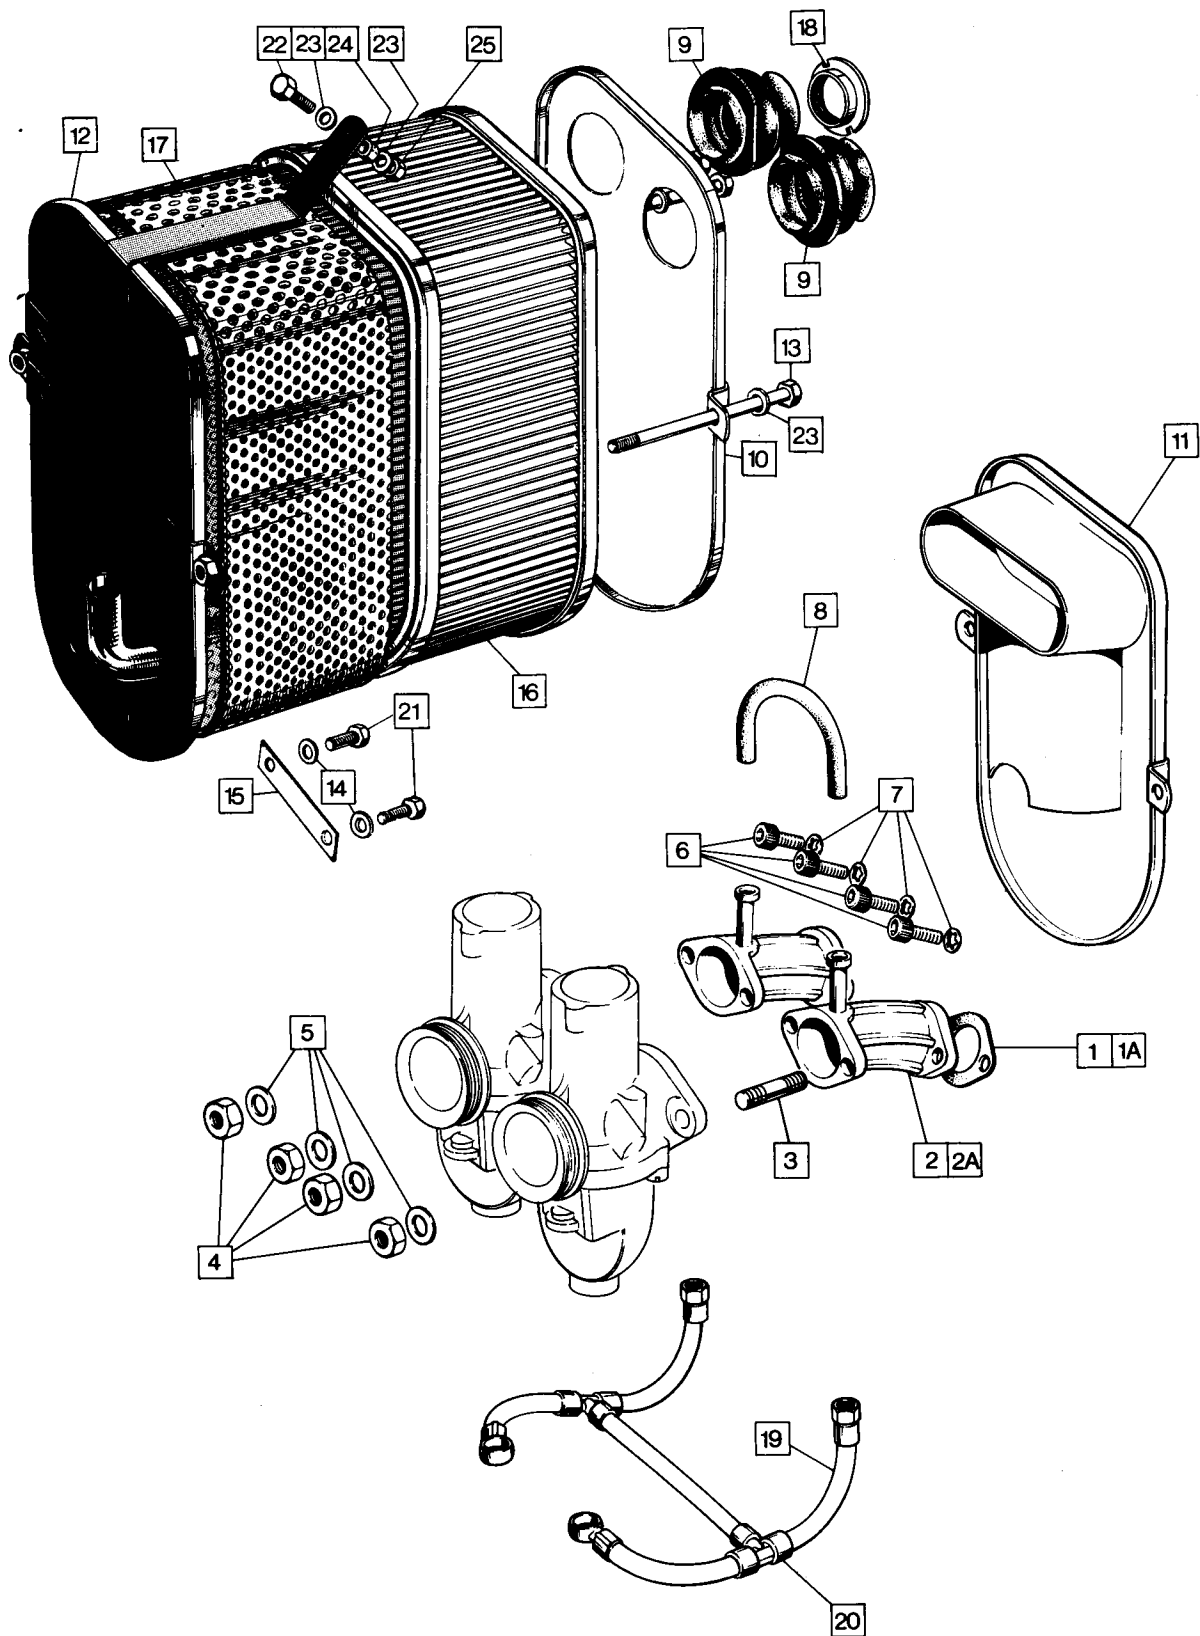

Carburetor Mountings, Air Filter and Fuel Line

Carburetor Mountings, Air Filter and Fuel Line

12

Plate No.	Part No.	Description	Qty.	Bin No.	Price
1	063458	Carburetor Heat Insulator (32 mm carb.)	2	.....	.....
1A	NM23358	Carburetor Heat Insulator (30 mm carb.)	2	.....	.....
2	062711	Carburetor Spacer (32 mm carb.)	2	.....	.....
2A	062819	Carburetor Spacer (30 mm carb.)	2	.....	.....
3	060577	Carburetor Stud	4	.....	.....
4	060348	Carburetor Stud Nut	4	.....	.....
5	22528	Carburetor Stud Washer	4	.....	.....
6	062536	Carburetor Fixing Screw	4	.....	.....
7	11796	Carburetor Fixing Screw Washer	4	.....	.....
8	062284	Balance Pipe Hose	1	.....	.....
9	063537	Hose	2	.....	.....
10	063813	Front Plate 850 Air Cleaner	1	.....	.....
11	060902	Front Plate 750 Air Cleaner	1	.....	.....
12	062799	Back Plate Air Cleaner	1	.....	.....
13	060900	Bolt	2	.....	.....
14	000012	Washer	5	.....	.....
15	060926	Locking Plate	1	.....	.....
16	060673	Air Cleaner Element	1	.....	.....
17	060816	Perforated Plate	1	.....	.....
18	033027	Air Cleaner Adaptor Sleeve	2	.....	.....
19	061440	Fuel Line Assembly	1	.....	.....
20	062344	'T' Piece for Fuel Pipe	2	.....	.....
21	060327	Air Cleaner Fixing Bolt	2	.....	.....
22	060617	Bolt	1	.....	.....
23	000012	Plain Washer	2	.....	.....
24	062170	Spacer	1	.....	.....
25	033057	Nut	1	.....	.....