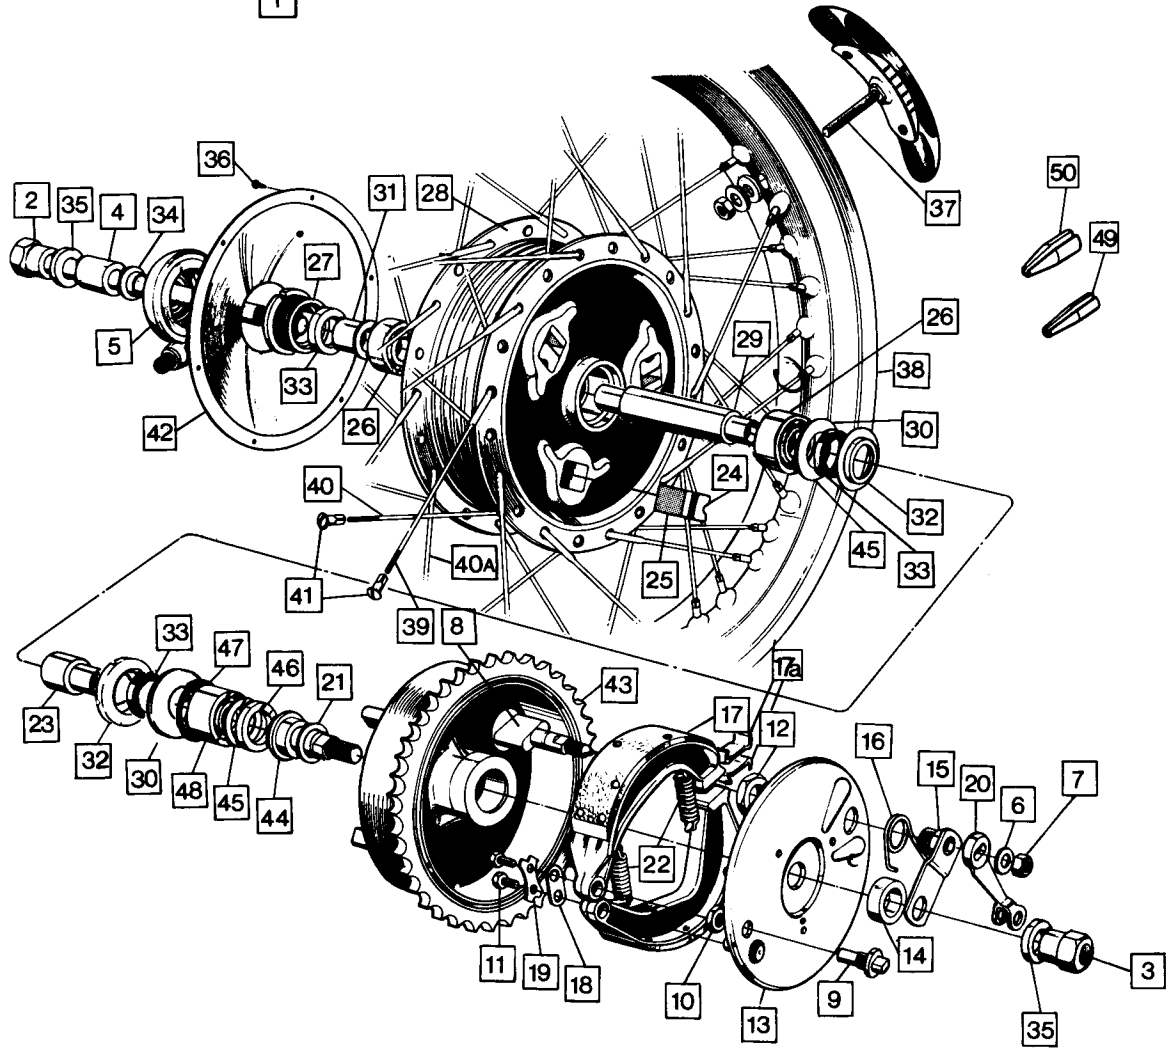

RIM AND HUB ASSEMBLY

1

Rear Wheel

Rear Wheel **20**

Plate No.	Part No.	Description	Qty.	Bin No.	Price
1	062079	Rim and Hub Assembly, c/w Bearings, Seals, etc.	1	.....	.....
2	060289	Wheel Axle	1	.....	.....
3	060292	Wheel Axle Nut	1	.....	.....
4	060324	Axle Spacer	1	.....	.....
5	060627	Speedometer Gearbox	1	.....	.....
6	000010	Washer	1	.....	.....
7	060029	Nut	1	.....	.....
8	060314	Brake Cam	1	.....	.....
9	060325	Torque Stop Pin	1	.....	.....
10	060326	Torque Stop Pin Nut	1	.....	.....
11	060327	Bolt	2	.....	.....
12	060329	Cam Bearing Nut	1	.....	.....
13	060332	Cover Plate Assembled	1	.....	.....
Not Illus.	061583	Brake Plate complete with Brake Parts	1	.....	.....
14	060334	Cover Plate Outer Spacer	1	.....	.....
15	060701	Bearing Cam and Stay	1	.....	.....
16	060704	Lever Return Spring	1	.....	.....
17	063417	Brake Shoe c/w Lining	2	.....	.....
17A	060013	Brake Shoe Slipper	2	.....	.....
18	NM.14454	Plate	1	.....	.....
19	NM.14506	Washer	1	.....	.....
20	NM.19765	Lever	1	.....	.....
21	NM E5276	Washer	AR	.....	.....
22	NM E5832	Spring	2	.....	.....
23	062070	Left Hand Bearing Spacer	1	.....	.....
24	062074	Cush Drive Buffer (Thick)	3	.....	.....
25	062075	Cush Drive Buffer (Thin)	3	.....	.....
26	040100	Bearing	2	.....	.....
27	060317	Lockring	1	.....	.....
28	062063	Hub Shell	1	.....	.....
29	062069	Inner Bearing Spacer	1	.....	.....
30	062071	Felt Retaining Washer	2	.....	.....
31	NM.18234	Spacer	1	.....	.....
32	063012	Dished Washer	2	.....	.....
33	NM E6885	Seal	3	.....	.....
34	NM.13270	Spacer - Speedometer Gearbox	1	.....	.....
35	NM.19266	Washer, Spindle	2	.....	.....
36	NM.2510L	Disc Screw	6	.....	.....
37	017060	Security Bolt	1	.....	.....
38	NM.18350	Rim WM2 - 19	1	.....	.....
39	NM.20063	Spoke	20	.....	.....
40	NM.20061	Spoke, Inner L.H.	10	.....	.....
40A	062527	Spoke, Inner R.H.	10	.....	.....
41	021693	Nipple	40	.....	.....
42	062082	Rear Hub Disc	1	.....	.....
43	062764	Brake Drum	1	.....	.....
44	062067	Dummy Axle	1	.....	.....
45	062072	Felt Retaining Washer	1	.....	.....
46	062889	Felt Seal	1	.....	.....
47	062090	Circlip	1	.....	.....
48	NM.17721	Bearing	1	.....	.....
49	064617	Balance Weight, 17 grammes	AR	.....	.....
50	064619	Balance Weight, 25 grammes	AR	.....	.....