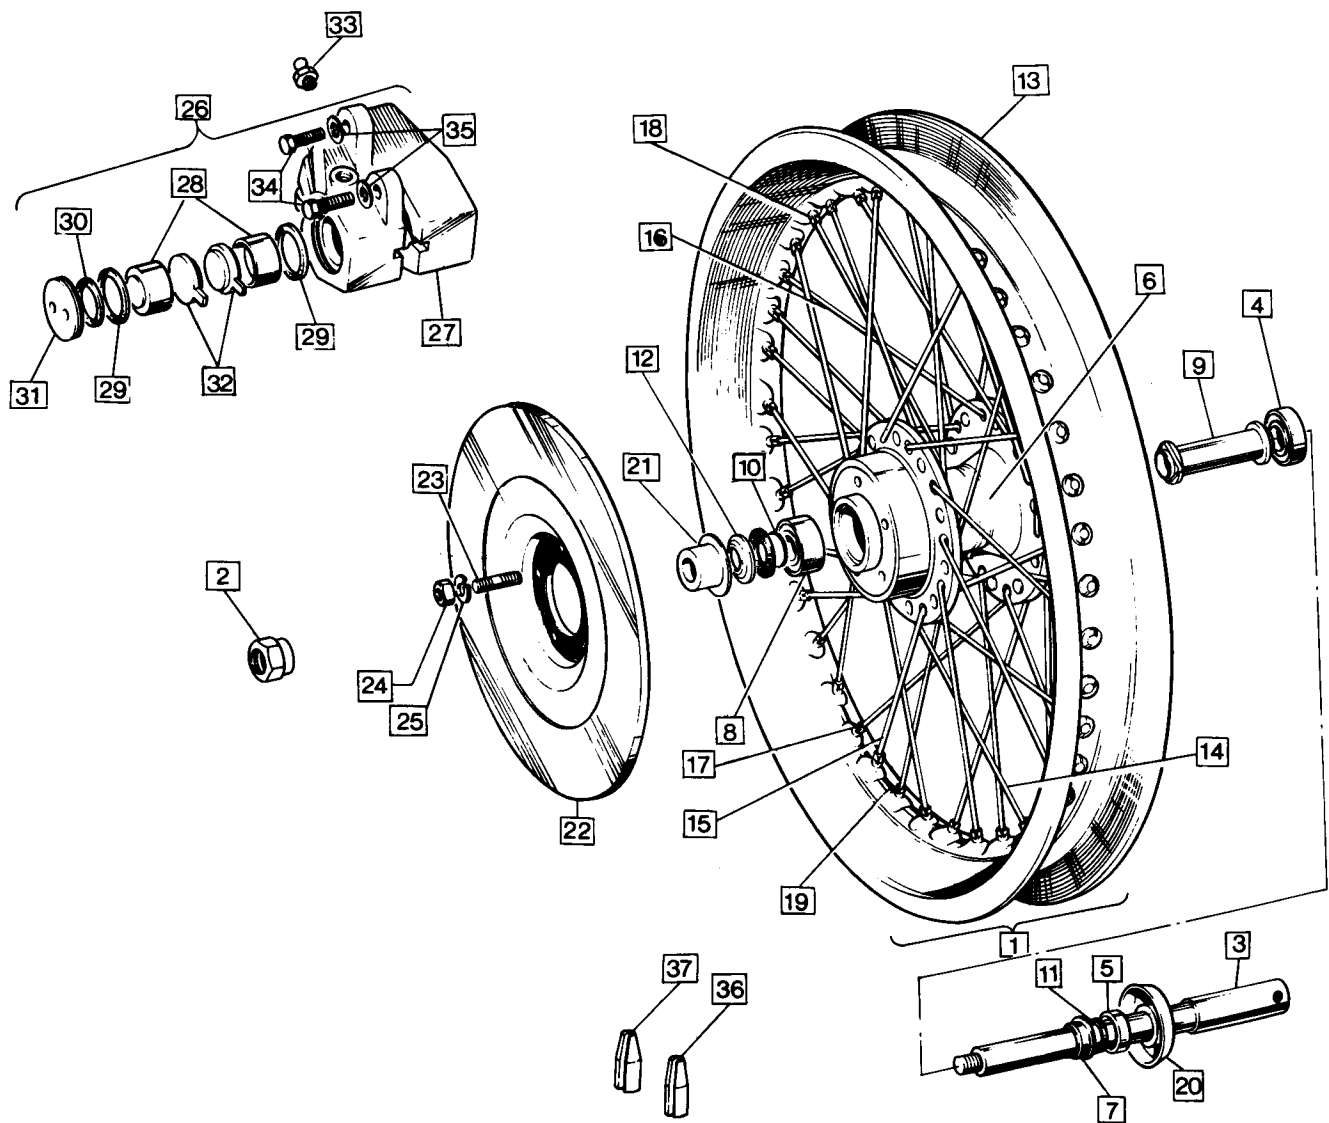

Front Wheel and Brake (Disc Type)

Front Wheel and Brake (Disc Type) 18

Plate No.	Part No.	Description	Qty.	Bin No.	Price
1	061950	Rim and Hub Assembly	1	.....	.....
2	060361	Spindle Nut	1	.....	.....
3	060362	Wheel Spindle	1	.....	.....
4	040100	Bearing, L.H.	1	.....	.....
5	060363	Bearing Lockring	1	.....	.....
6	062867	Hub Shell c/w Bearing, Spacer, etc.	1	.....	.....
7	063919	Spacer	1	.....	.....
8	NM.17721	Bearing, R.H.	1	.....	.....
9	061955	Spacer	1	.....	.....
10	062071	Washer	1	.....	.....
11	NM.E6885	Seal	2	.....	.....
12	NM.19714	Washer	1	.....	.....
13	061951	Rim WM2 - 19	1	.....	.....
14	063924	Spoke, R.H. Inner	10	.....	.....
15	063925	Spoke, R.H. Outer	10	.....	.....
16	063922	Spoke, L.H. Inner	10	.....	.....
17	063923	Spoke, L.H. Outer	10	.....	.....
18	062595	Spoke Nipple, R.H.	20	.....	.....
19	063207	Spoke Nipple, L.H.	20	.....	.....
20	063918	Dust Cover	1	.....	.....
21	062448	Spacer, R.H.	1	.....	.....
22	061885	Disc	1	.....	.....
23	061960	Stud	5	.....	.....
24	060348	Nut	5	.....	.....
25	0700120	Washer	5	.....	.....
26	061926	Caliper Assembly	1	.....	.....
27	061927	*Caliper	1	.....	.....
28	061896	Piston	2	.....	.....
29	061930	Seal	2	.....	.....
30	062187	Seal	1	.....	.....
31	062185	End Plug	1	.....	.....
32	061894	Friction Pads	2	.....	.....
33	061929	Bleed Nipple	1	.....	.....
34	0700291	Screw	2	.....	.....
35	26634	Spring Washer	2	.....	.....
36	064618	Balance Weight, 17 grammes	AR	.....	.....
37	064620	Balance Weight, 25 grammes	AR	.....	.....
Not illus.	064243	Caliper Assembly Repair Kit	AR	.....	.....

*Not available separately