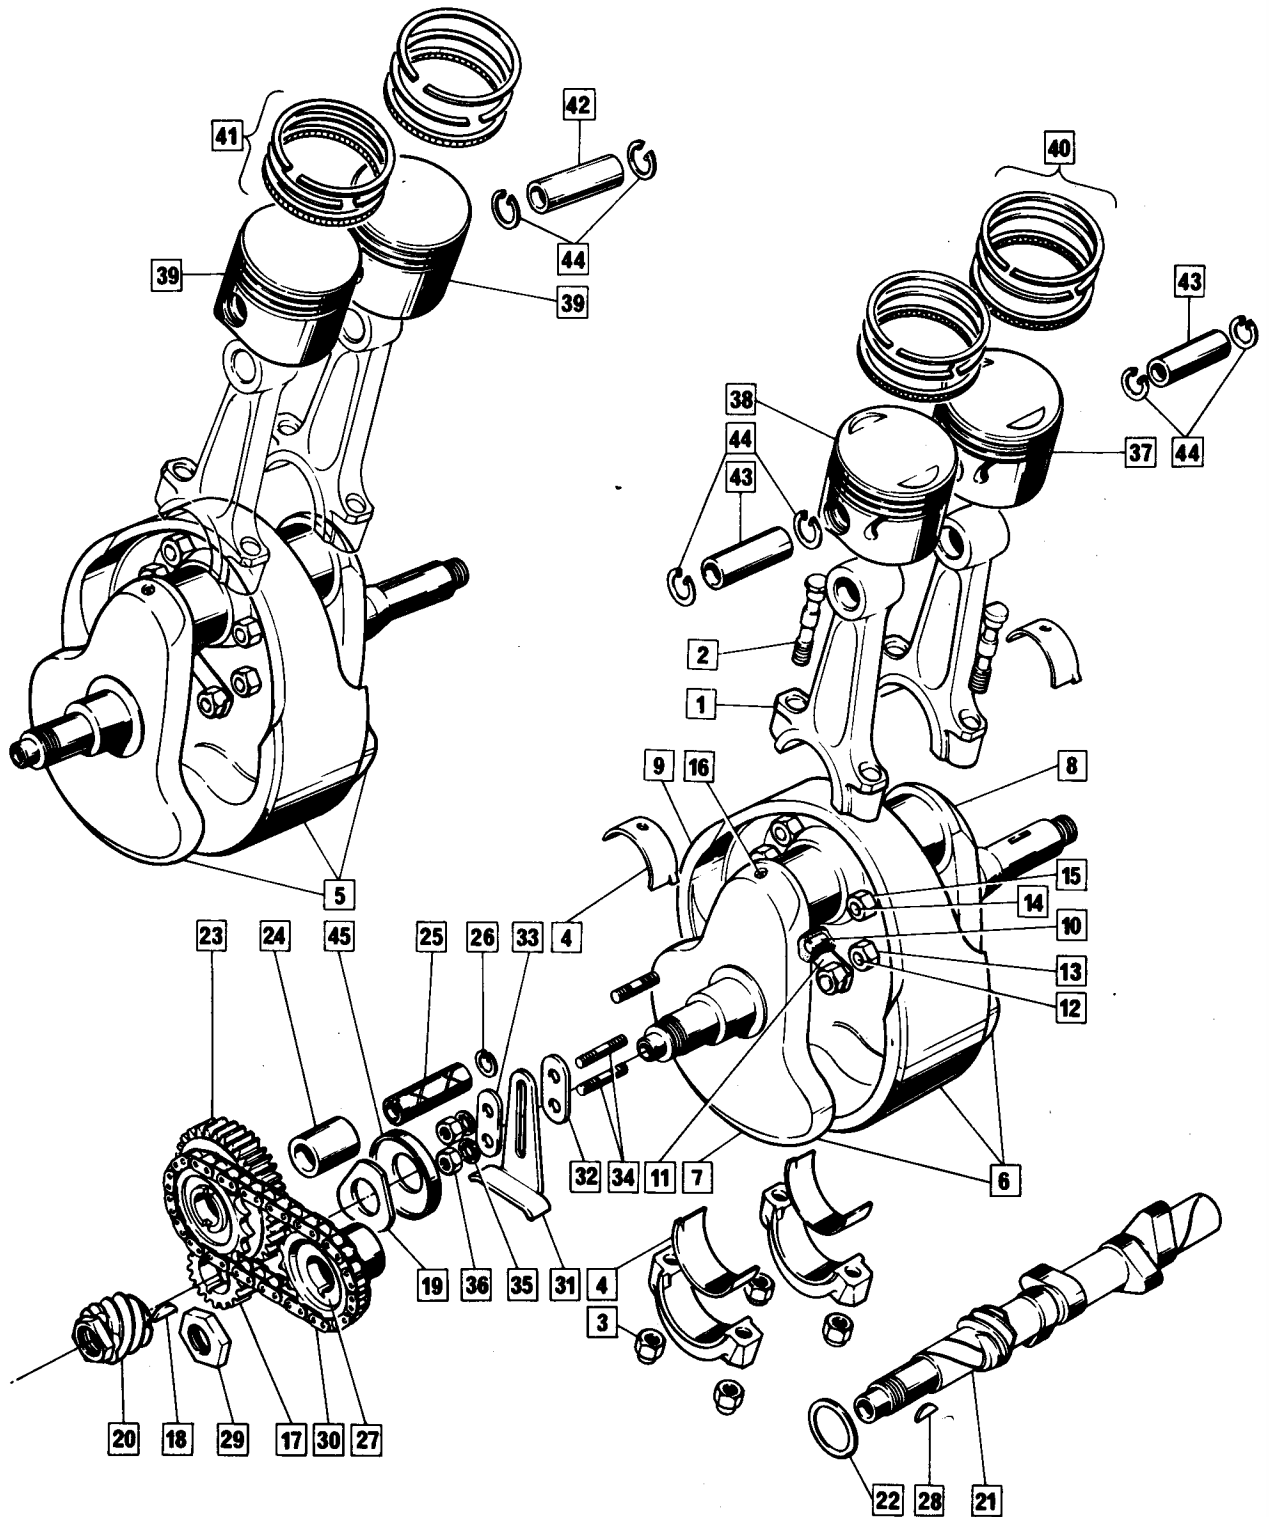

Engine: Crankshaft, Connecting Rods, Pistons, Camshaft, Timing Gear

Engine: Crankshaft, Connecting Rods, Pistons, Camshaft, Timing Gear

1

Plate No.	Part No.	Description	Qty.	Bin No.	Price
1	NM.25369	Connecting Rod with Cap	2
2	NM.23254	Connecting Rod Bolt	4
3	NM.23253	Connecting Rod Self Locking Nut	4
4	064285	*† Big End Shell Set, Std.	2
5	064254	Crankshaft Assembled, 850 Only	1
6	063106	Crankshaft Assembled, 750 Only	1
7	NM.23262	Crank-cheek T.S., 750 Only	1
8	060542	Crank-cheek D.S., 750 Only	1
9	060731	Flywheel, 750 Only	1
10	NMT2105	Dowel	1
11	NM.2032	Nut Retaining Plate	2
12	064184	Crankshaft Stud	4
13	064160	Crankshaft Stud Nut	8
14	064185	Crankshaft Stud	2
15	064189	Crankshaft Stud Nut	4
16	NME4591	Crankshaft Oilway Screw	1
17	NMT2035	Timing Pinion	1	067537
18	000572	Timing Pinion Key	1
19	NMT.2007-	Timing Pinion Back Plate	1	067525
20	NM.24732	Timing Pinion Nut (oil pump worm)	1	067889
21	061084	Camshaft	1
22	061086	Camshaft Thrust Washer	2
23	061077	Intermediate Gear c/w Bush	1
24	061079	Intermediate Gear Bush	1
25	061078	Intermediate Gear Shaft	1
26	NM.17823	Intermediate Gear Shaft Circlip	1
27	061080	Camshaft Sprocket	1
28	000572	Camshaft Sprocket Key	1
29	NM.20732	Camshaft Sprocket Nut	1	067774
30	NM.17806	Camshaft Chain	1
31	061094	Tensioner Slipper	1
32	NMT2218	Tensioner Backing Plate, Thin	1	067575
33	NMT2218A	Tensioner Backing Plate, Thick	1	067576
34	062665	Tensioner Stud	2
35	NM.18202	Tensioner Stud Washer	2
36	062692	Tensioner Stud Nut	2
37	063348	* Piston complete L.H., 750 Only	1
38	063349	* Piston complete R.H., 750 Only	1
39	063838	* Piston complete, 850 Only	2
40	R25830	*† Piston Ring Set, Std., 750 Only	2
41	R26640K	*† Piston Ring Set, Std., 850 Only	2
42	063842	Wrist Pin, 850 Only	2
43	060955	Wrist Pin, 750 Only	2
44	NM.23276	Circlip	2
45	NMT2008	Sealing Washer, timing side bearing	1	067526