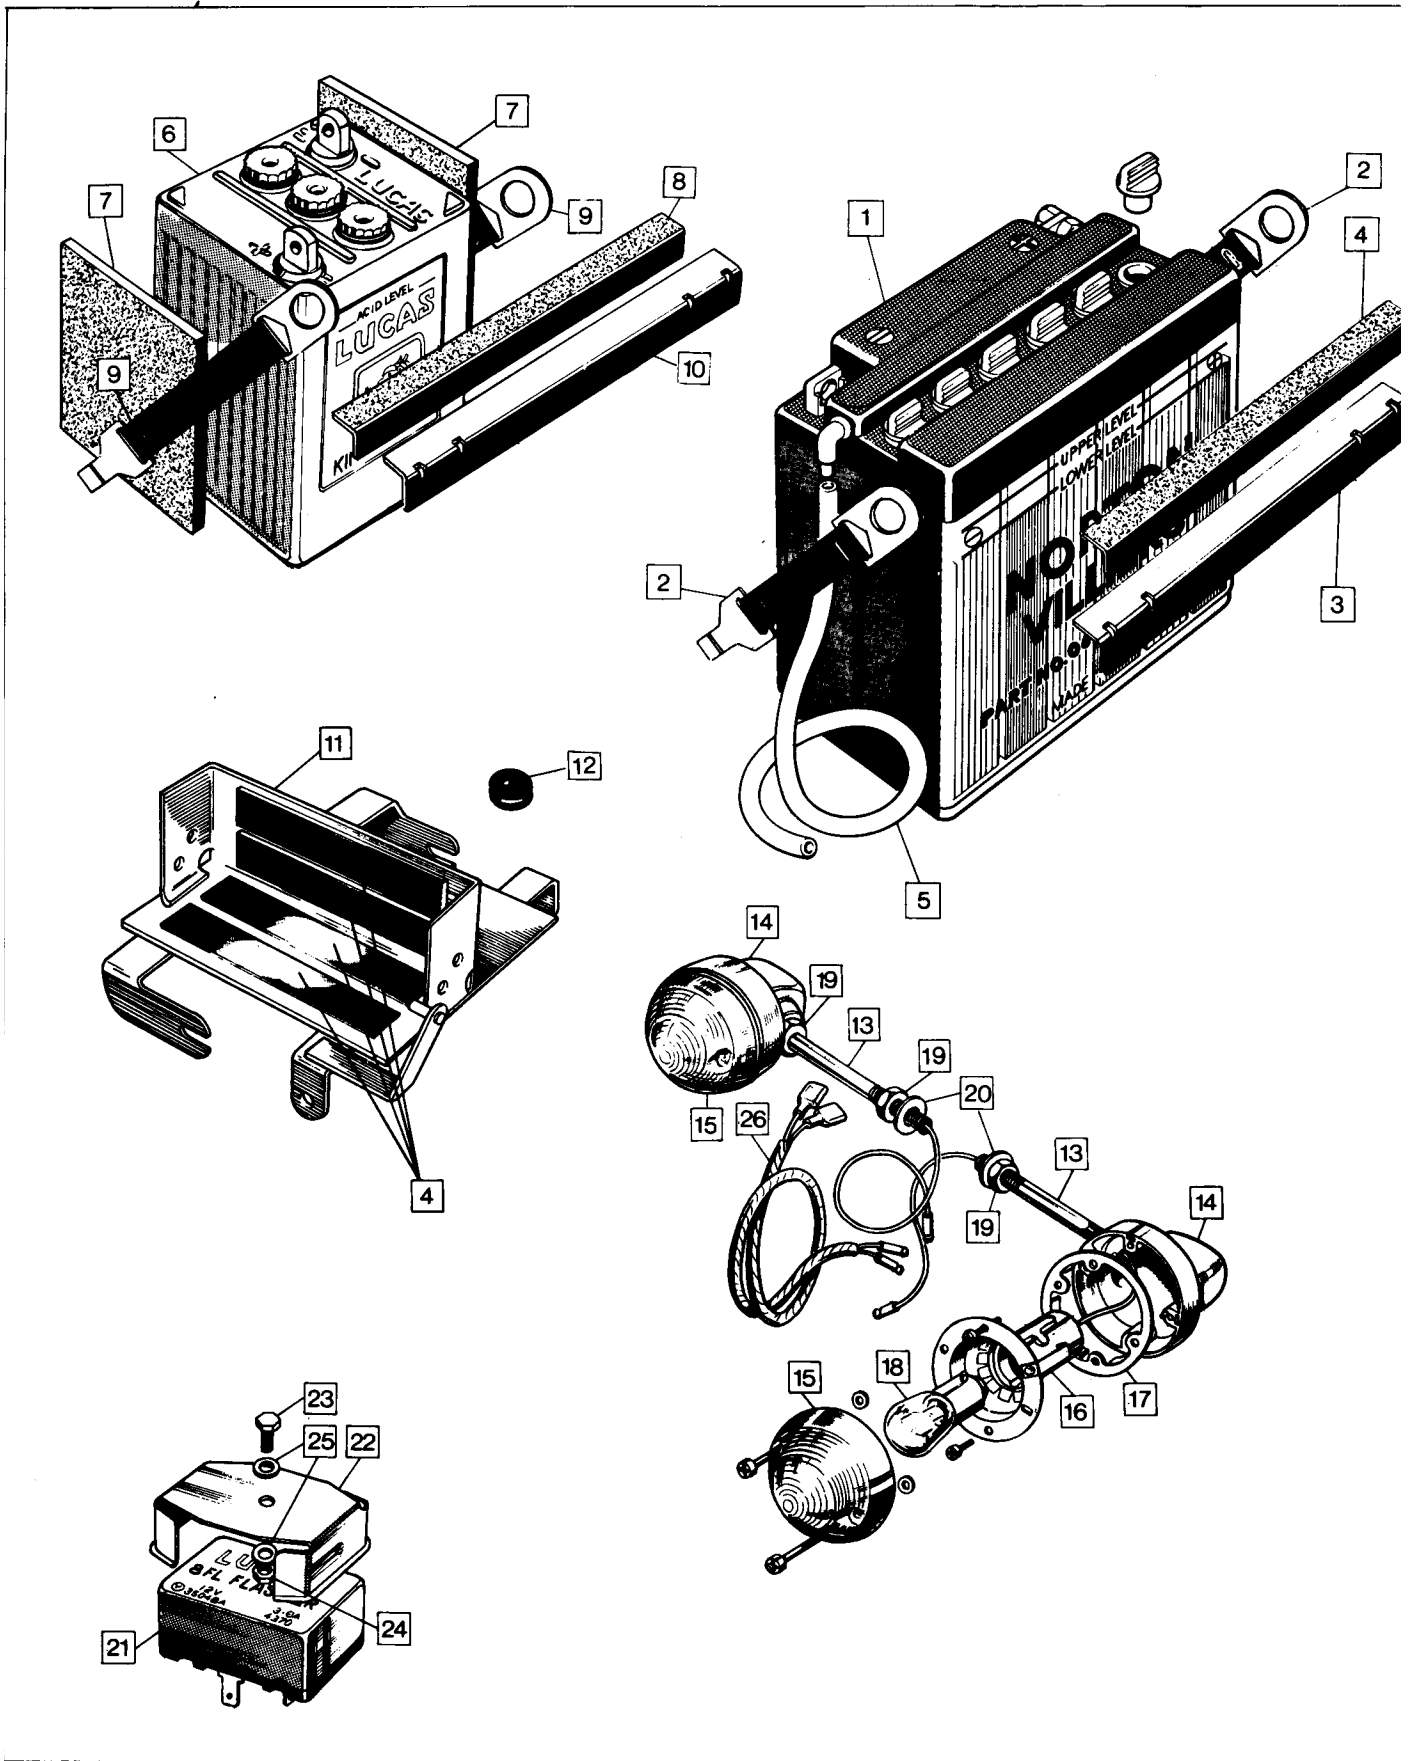

Batteries, Battery Tray, Direction Indicators

Batteries, Battery Tray, Direction Indicators **31**

Plate No.	Part No.	Description	Qty.	Bin No.	Price
	BATTERY – ALL MODELS EXCEPT INTERPOL				
1	063244	Battery	1	.....	.....
2	061662	Strap	2	.....	.....
3	061667	Crossbar	1	.....	.....
4	062602	Rubber	5	.....	.....
5	063227	Breather Tube	1	.....	.....
	BATTERY – INTERPOL				
6	54027410	Battery SCZ7E	2	.....	.....
7	061655	Rubber	2	.....	.....
8	061660	Rubber	1	.....	.....
9	061661	Strap	2	.....	.....
10	061668	Crossbar	1	.....	.....
	BATTERY TRAY – ALL MODELS				
11	062557	Tray Battery	1	.....	.....
12	060811	Grommet	1	.....	.....
	DIRECTION INDICATORS				
13	062059	Indicator Lamp Mounting 60600091	4	.....	.....
14	062060	Lamp 56147	4	.....	.....
15	54581638	Lens	4	.....	.....
16	54580322	Bulbholder Assembly	4	.....	.....
17	573832	Interior Assembly	4	.....	.....
18	382	Bulb	4	.....	.....
19	20948	Nut	2	.....	.....
20	26494	Washer	2	.....	.....
21	062045	Flasher Unit 35048	1	.....	.....
22	062046	Mounting Bracket 54385091	1	.....	.....
23	060915	Bolt	1	.....	.....
24	060678	Nut	1	.....	.....
25	000039	Washer	2	.....	.....
26	062574	Link Lead (Front Flashers)	1	.....	.....