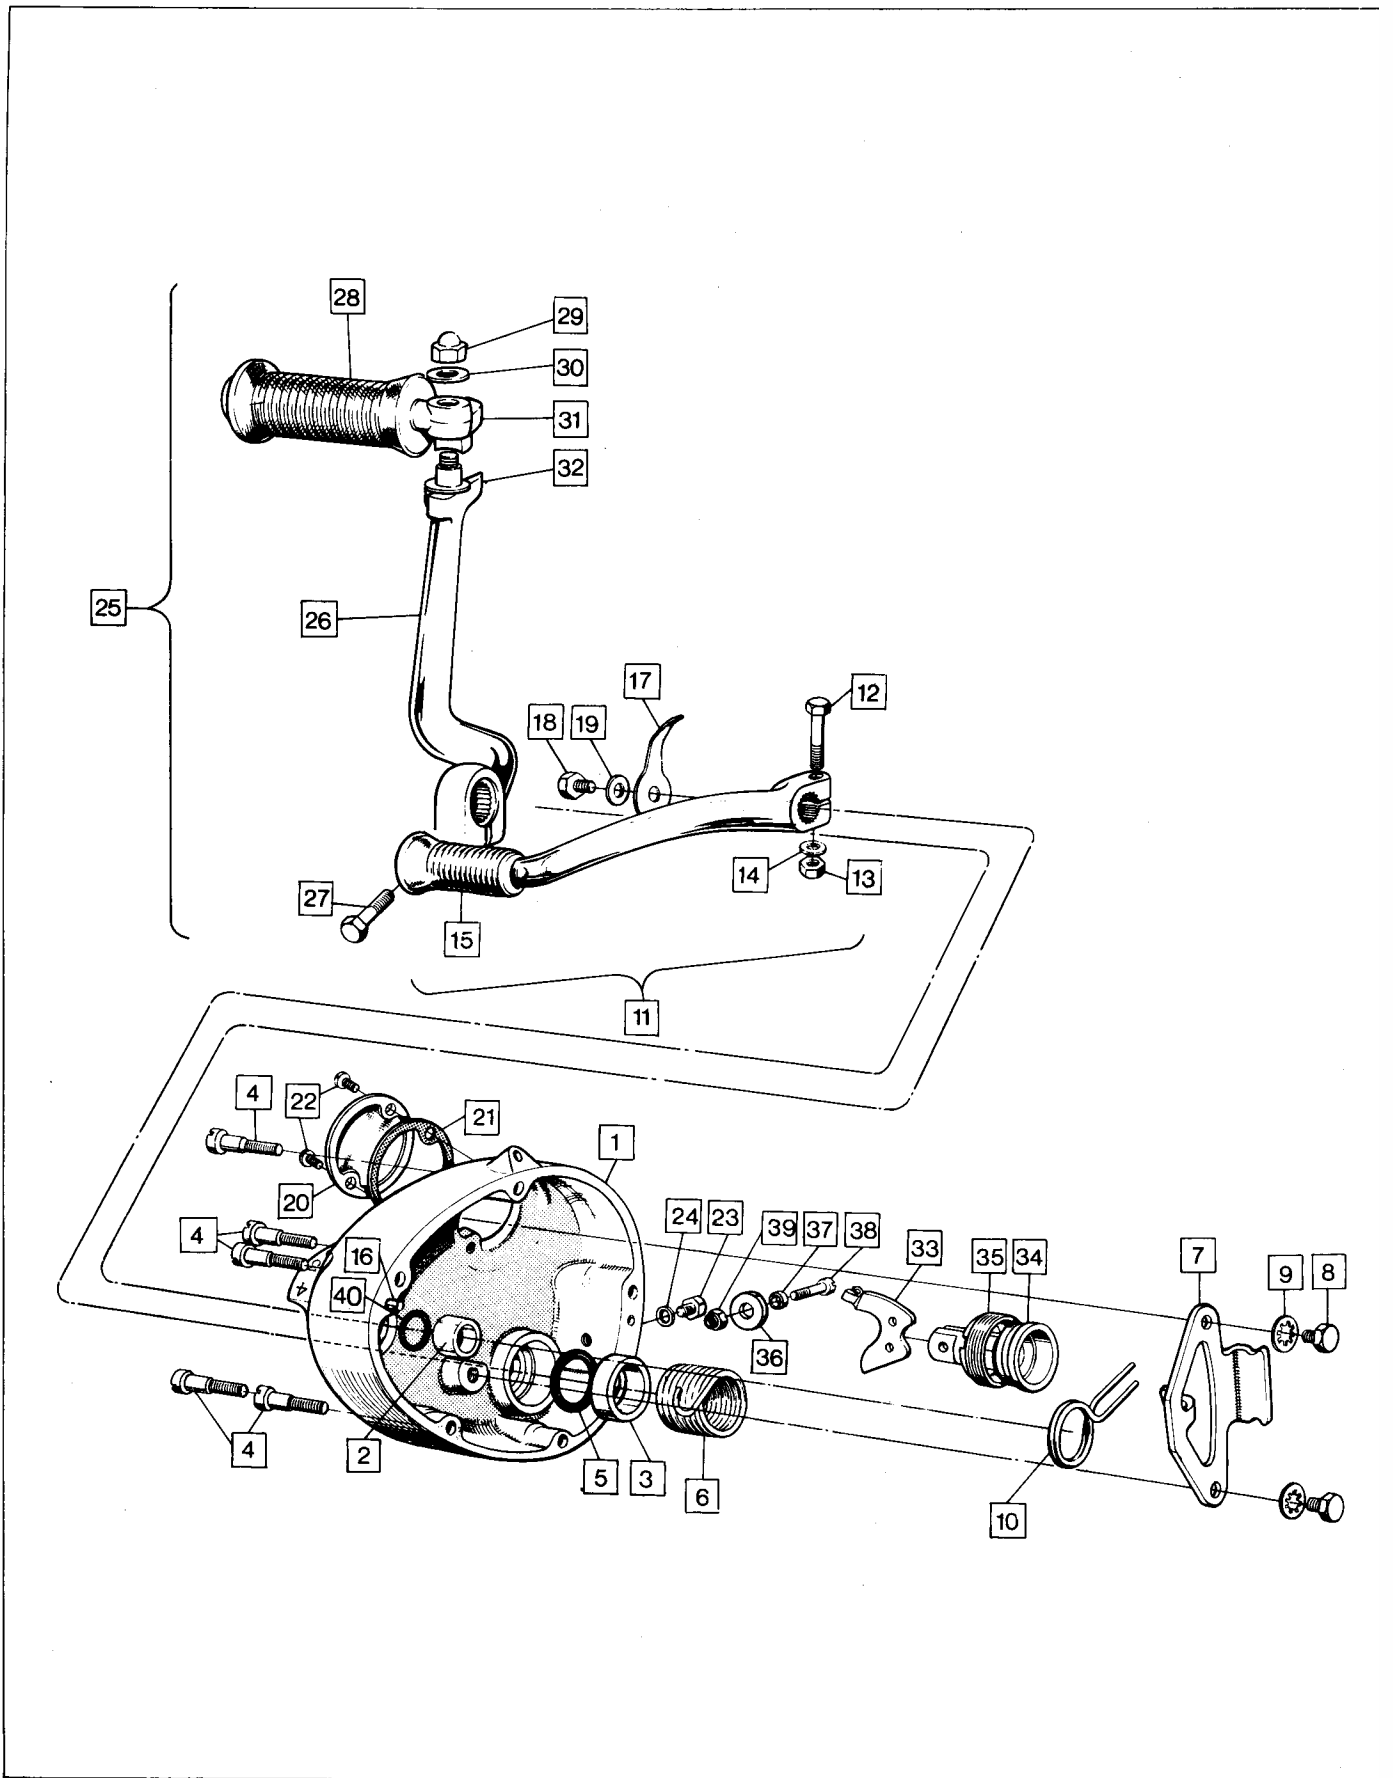

Gearbox: Outer Cover

Gearbox: Outer Cover

9

Plate No.	Part No.	Description	Qty.	Bin No.	Price
1	060740	Gearbox Outer Cover	1	.....	.....
2	040063	Gear Shift Bush Outer	1	.....	.....
3	040472	Kickstart Bush Outer	1	.....	.....
4	000482	Outer Cover Screw	5	.....	.....
5	040005	Kickstart Shaft 'O' Ring	1	.....	.....
6	040475	Kickstart Return Spring	1	.....	.....
7	064049	Gearshift Stop Plate	1	.....	.....
8	041400	Gearshift Stop Plate Bolt	2	.....	.....
9	014117	Gearshift Stop Plate Washer	2	.....	.....
10	040479	Gearshift Return Spring	1	.....	.....
11	061499	Gearshift Lever, chrome (including rubber)	1	.....	.....
12	040105	Gearshift Lever Bolt	1	.....	.....
13	000005	Gearshift Lever Nut	1	.....	.....
14	045062	Gearshift Lever Washer	1	.....	.....
15	040086	Gearshift Lever Rubber	1	.....	.....
16	000577	Dowel, Outer to Inner Cover	2	.....	.....
17	040051	Gearshift Indicator	1	.....	.....
18	040137	Gearshift Indicator Bolt	1	.....	.....
19	000012	Gearshift Indicator Bolt Washer	1	.....	.....
20	041104	Inspection Cover	1	.....	.....
21	040057	Inspection Cover Gasket	1	.....	.....
22	000450	Inspection Cover Screw	2	.....	.....
23	040137	Oil Level Bolt	1	.....	.....
24	000203	Oil Level Bolt Washer	1	.....	.....
25	061464	Kickstart Crank Complete	1	.....	.....
26	061055	Kickstart crank only	1	.....	.....
27	060599	Kickstart Pinch Bolt	1	.....	.....
28	033218	Kickstart Rubber	1	.....	.....
29	060550	Domed Nut	1	.....	.....
30	000010	Plain Washer	1	.....	.....
31	042934	Pin	1	.....	.....
32	040433	Spring Washer	1	.....	.....
33	060715	Clutch Operating Lever	1	.....	.....
34	040059	Clutch Operating Lever Body	1	.....	.....
35	040003	Clutch Operating Lever Body Lockring	1	.....	.....
36	040060	Clutch Operating Roller	1	.....	.....
37	040065	Clutch Operating Roller Sleeve	1	.....	.....
38	000457	Clutch Operating Roller Screw	1	.....	.....
39	011846	Clutch Operating Roller Screw Nut	1	.....	.....
40	040006	'O' Ring Pawl Carrier	1	.....	.....