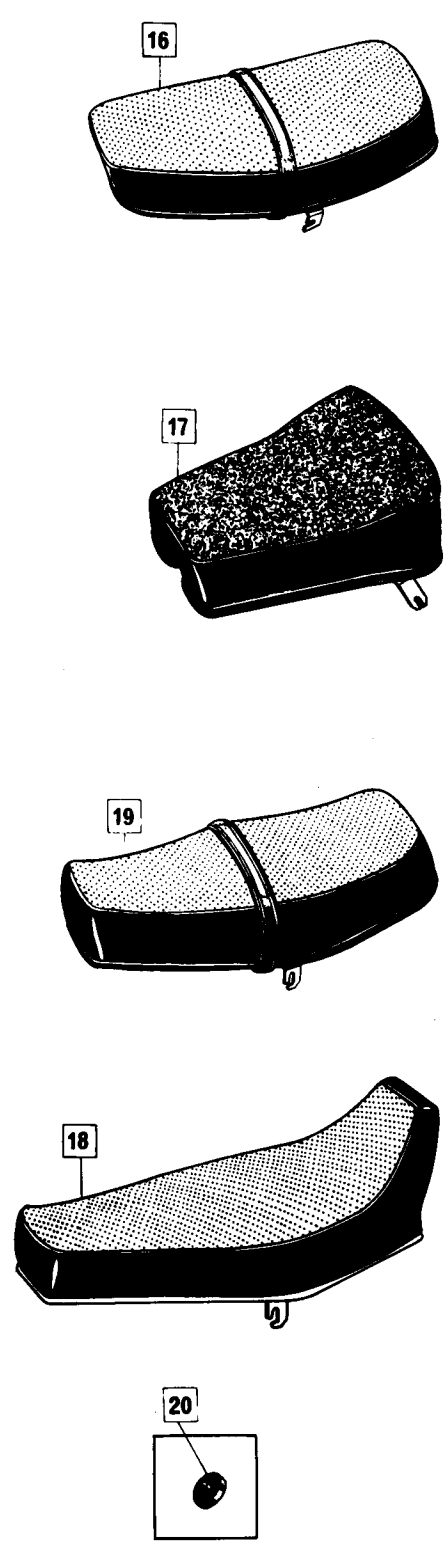

Front Fender, Number Plate and Seats

Front Fender, Number Plate and Seats **26**

Plate No.	Part No.	Description	Qty.	Bin No.	Price
FRONT FENDER – INTERSTATE ROADSTER, HI-RIDER, BLACK INTERPOL					
1	063175	Front Fender, Stainless Steel	1
2	062323/1	Fender Stay	2
FRONT FENDER – WHITE INTERPOL					
1A	062328/13	Front Fender, painted	1
2A	062323/13	Fender Stay	2
FENDER FITTINGS – COMMON TO ALL MODELS					
3	000039	Plain Washer	8
4	000190	Serrated Washer	4
5	060677	Bolt	4
6	060678	Nut	4
7	060357	Bolt	4
8	000011	Plain Washer	4
FRONT NUMBER PLATE (For certain markets as required)					
9	011835	Number Plate	1
10	011836	Stanchion	2
11	NM.18755	Bead	1
12	NMT2221	Washer	2
13	000861	Screw	2
14	000012	Washer	2
15	000005	Nut	1
SEATS					
16	063676	Seat – Roadster	1
17	061770	Seat – Interpol	1
18	063859	Seat – Hi-Rider	1
19	063677	Seat Interstate	1
20	NM.21852	Seat Buffer	AR
GRAB RAILS					
21	064088	Grab Rail Hi-Rider	1
22	062379	Clip Hi-Rider Only	2
23	NM.25592	Washer	4
24	0700117	Bolt	4
25	063632	Grab Rail – Interstate	1
26	063819	Grab Rail – Roadster	1
27	063641	Clip, Interstate/Roadster	4
28	30858	Washer	4