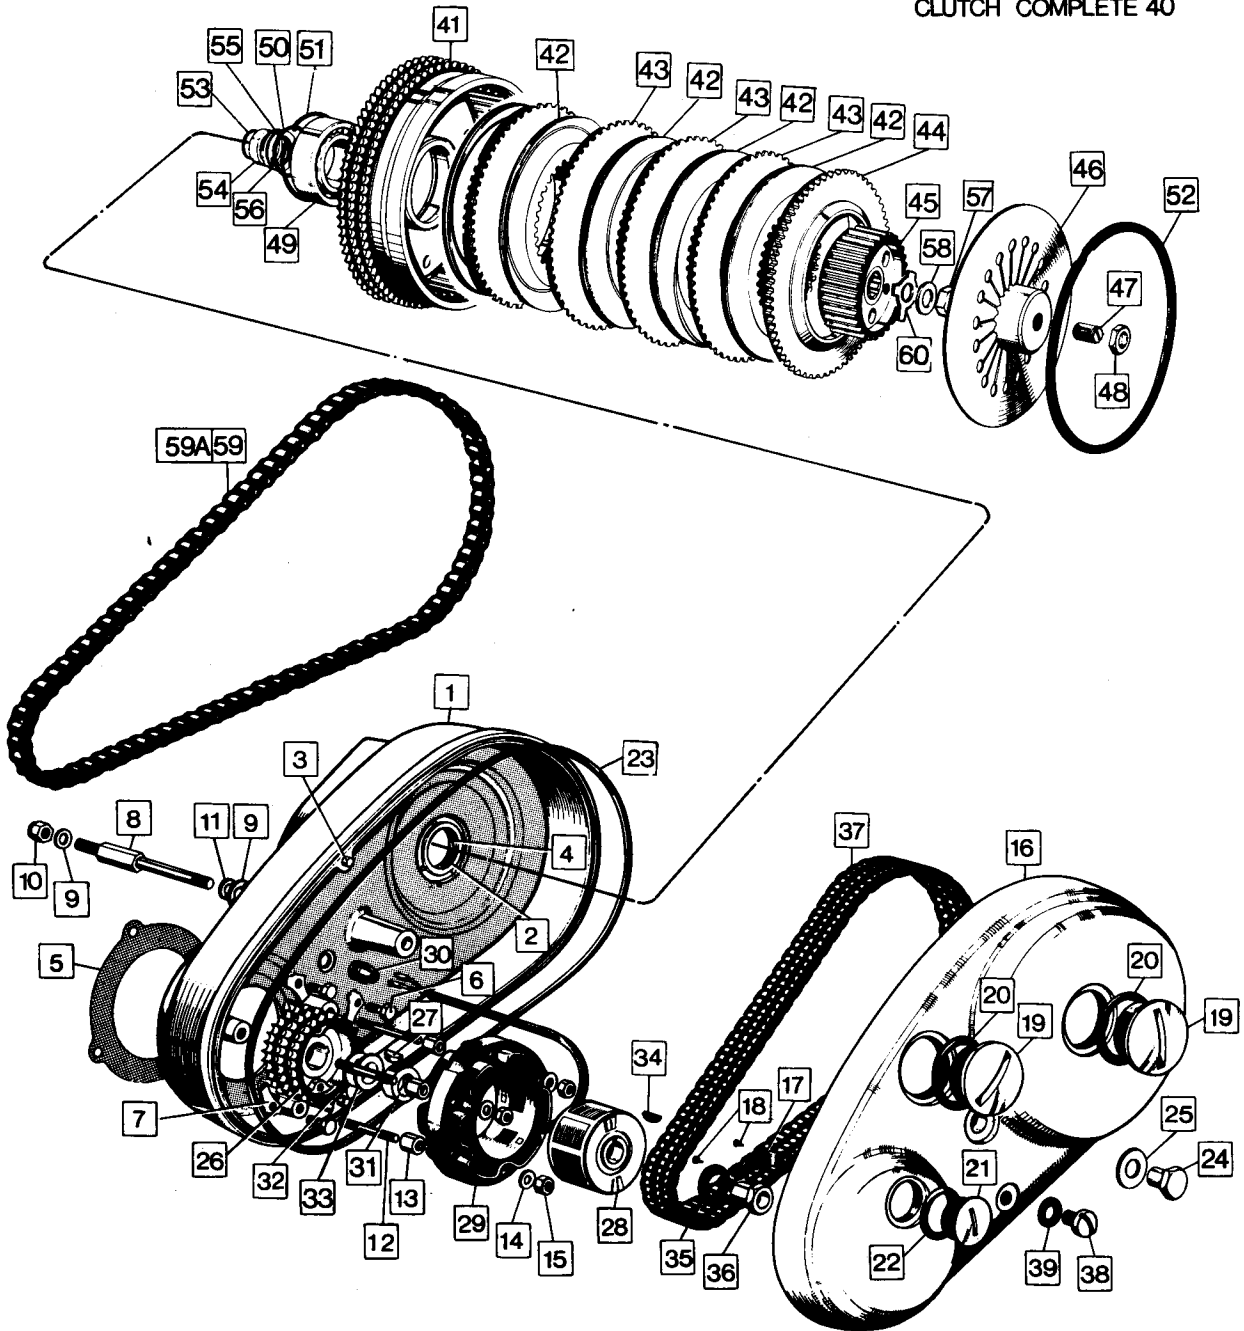

CLUTCH COMPLETE 40

Chaincases, Chains, Sprockets, Clutch, Alternator

Chaincases, Chains, Sprockets, Clutch, Alternator

Plate No.	Part No.	Description	Qty.	Bin No.	Price
1	060374	Chaincase Inner Half c/w Dowels	1
2	060769	Chaincase Oil Seal Disc	2
3	024145	Chaincase Dowel	2
4	012443	Chaincase Felt Seal	1
5	060711	Chaincase to Crankcase Gasket	1
6	062669	Chaincase Fixing Bolt	3
7	060395	Chaincase Fixing Bolt Washer	3
8	060376	Chaincase Centre Stud	1
9	000010	Chaincase Centre Stud Washer	2
10	060397	Chaincase Centre Stud Nut	1
11	060399	Chaincase Centre Stud Shim	AR
12	060386	Stator Stud	3
13	060377	Stator Stud Spacer	3
14	000011	Stator Stud Washer	3
15	060700	Stator Stud Nut	3
16	062585	Chaincase Outer Half with Timing Plate	1
17	060763	Ignition Indicator Plate	1
18	060663	Hammer Drive Screw	2
19	060388	Chain Inspection Cap	2
20	062581	Chain Inspection Cap 'O' Ring	2
21	060659	Timing Inspection Cap	1
22	062580	Timing Inspection Cap 'O' Ring	1
23	060398	Chaincase Band Rubber	1
24	060367	Chaincase Attachment Nut	1
25	060368	Chaincase Attachment Nut Washer	1
26	060383	Engine Sprocket	1
27	NME3682	Engine Sprocket Key	1
28	54212006	Rotor	1
29	47205A	Stator	1
30	060903	Alternator Grommet	1
31	060402	Rotor Spacer	1
32	060665	Rotor Shim .010"	AR
33	060664	Rotor Shim .036"	AR
34	NM.20948	Rotor Key	1
35	NM.24948	Rotor Washer	1
36	060387	Rotor Nut	1
37	060366	Front Chain (Primary)	1
38	062582	Chaincase Oil Level Plug	1
39	062583	Chaincase Oil Level 'O' Ring	1
40	064644	Clutch Complete (includes items 41-46, 49-52 inclusive)	1
41	062482	Clutch Sprocket c/w Backplate	1
42	063741	Clutch Friction Plate, Sintered Bronze	5
43	060746	Clutch Plain Plate	4
44	063768	Clutch Pressure Plate	1
45	063979	Clutch Centre	1
46	060770	Clutch Spring Plate with Centre	1
47	061179	Clutch Adjuster	1
48	060005	Clutch Adjuster Nut	1
49	060750	Clutch Bearing	1
50	060753	Clutch Bearing Inner Circlip	1
51	060754	Clutch Bearing Outer Circlip	1
52	060751	Clutch Spring Circlip	1
53	060752	Clutch Location Circlip	1
54	060747	Clutch Location Spacer	1
55	060894	Clutch Location Shim .036"	AR
56	060895	Clutch Location Shim .048"	AR
57	040373	Clutch Fixing Nut	1
58	063447	Clutch Fixing Nut Washer	1
59	017376	Rear Chain, 98 Links (for 19 tooth sprocket)	1
59A	064025	Rear Chain, 99 Links (for 21 tooth sprocket)	1
60	063459	Tab Washer	1