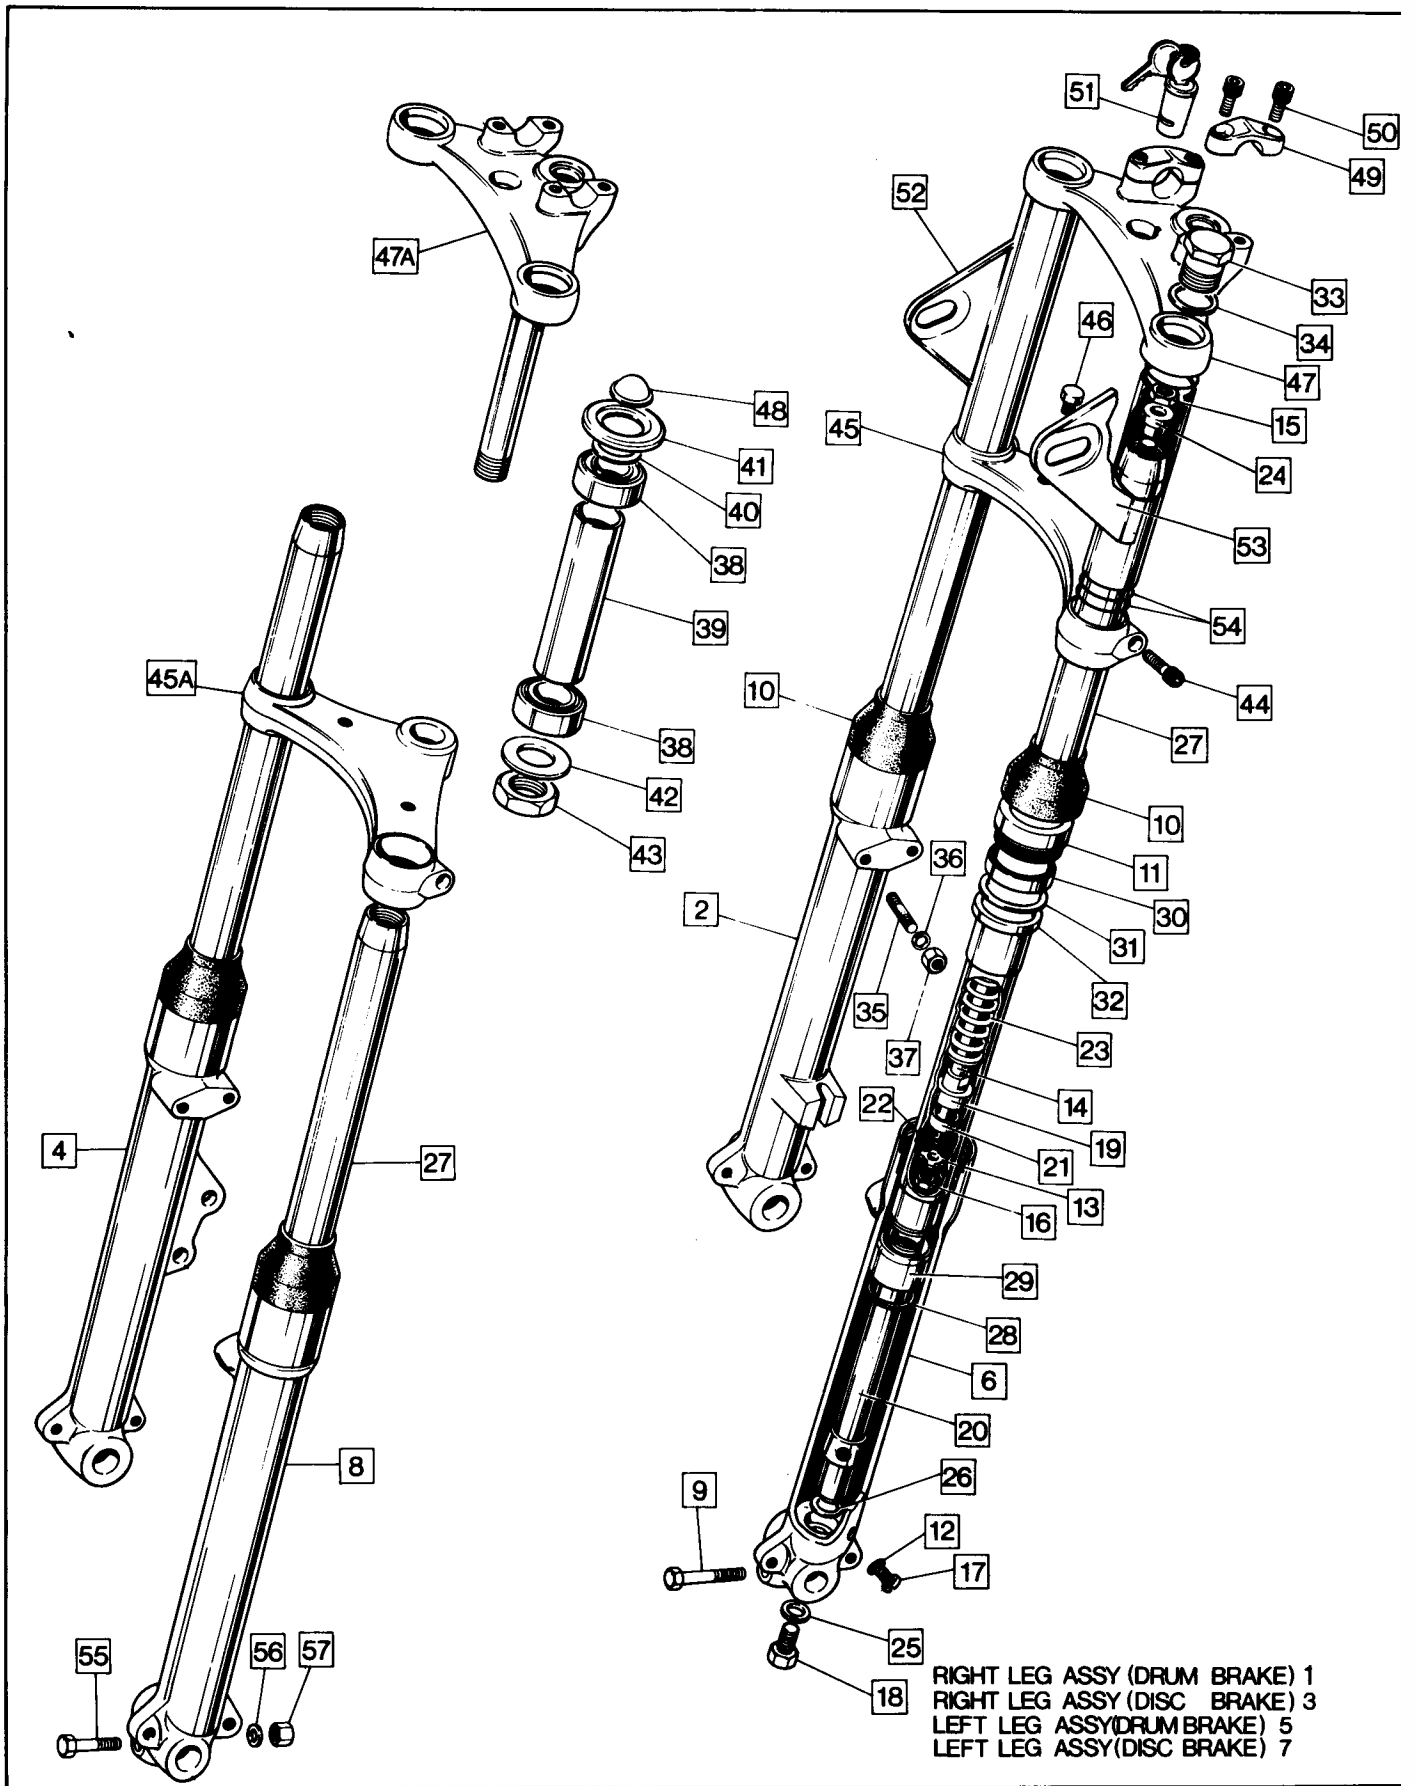

Front Forks, Steering Lock, Steering Head Bearings

Front Forks, Steering Lock, Steering Head Bearings

17

Plate No.	Part No.	Description	Qty.	Bin No.	Price
1	061564	Right Hand Leg Assembly (Drum Brake)	1	.....	.....
2	060352	Right Hand Slider (Drum Brake)	1	.....	.....
3	062456	Right Hand Leg Assembly (Disc Brake)	1	.....	.....
4	063316	Right Hand Slider (Disc Brake)	1	.....	.....
5	061563	Left Hand Leg Assembly (Drum Brake)	1	.....	.....
6	060351	Left Hand Slider (Drum Brake)	1	.....	.....
7	062533	Left Hand Leg Assembly (Disc Brake)	1	.....	.....
8	063318	Left Hand Slider (Disc Brake)	1	.....	.....
9	062465	Pinch Bolt (Drum only)	1	.....	.....
10	061115	Gaiter	2	.....	.....
11	061137	Collar	2	.....	.....
12	000203	Washer	2	.....	.....
13	030584	Damper Rod Seat	2	.....	.....
14	060346	Damper Rod	2	.....	.....
15	060347	Damper Rod Cap Nut	2	.....	.....
16	060348	Damper Rod Locknut	2	.....	.....
17	060354	Slider Drain Plug	2	.....	.....
18	060359	Damper Tube Anchor Bolt	2	.....	.....
19	061347	Damper Tube Cap	2	.....	.....
20	061888	Damper Tube	2	.....	.....
21	NM.14118B	Damper Valve	2	.....	.....
22	NM.14119	Damper Valve Stop Pin	2	.....	.....
23	NM.18813	Fork Spring	2	.....	.....
24	NM.25003	Fork Spring Locating Bush	2	.....	.....
25	NMT1009	Damper Tube Anchor Bolt Washer	2	.....	.....
26	NMT814	Damper Tube Anchor Bolt Washer	2	.....	.....
27	063423	Main Tube	2	.....	.....
28	NM.14298	Fork Tube Bush Circlip	2	.....	.....
29	NMT.1048	Fork Tube Bush	2	.....	.....
30	NM.17713	Oil Seal	2	.....	.....
31	NMT1049	Oil Seal Washer	2	.....	.....
32	NMT1055	Fork Tube Guide Bush	2	.....	.....
33	060345	Fork Tube Top Bolt	2	.....	.....
34	NMT320	Washer	2	.....	.....
35	063189	Stud	4	.....	.....
36	000012	Washer	4	.....	.....
37	060355	Nut	4	.....	.....
38	0700099	Steering Head Bearing	2	.....	.....
39	0700100	Bearing Spacer	1	.....	.....
40	NM.17429	Washer	1	.....	.....
41	NM.15628	Cover	1	.....	.....
42	061912	Washer	1	.....	.....
43	0700101	Nut	1	.....	.....
44	061911	Socket Screw	2	.....	.....
45	061916	Lower Yoke 750 Only	1	.....	.....
45A	064078	Lower Yoke 850 Only	1	.....	.....
46	062332	Plug for Lower Yoke	2	.....	.....
47	061915	Upper Yoke with Stem 750 Only	1	.....	.....
47A	064080	Upper Yoke with Stem 850 Only	1	.....	.....
48	062305	Stem Blanking Plug	1	.....	.....
49	NM.19021A	Clip	2	.....	.....
50	060333	Screw	4	.....	.....
51	030175	Lock/Keys	1	.....	.....
52	062028	Right Hand Headlamp Bracket and Top Cover	1	.....	.....
53	062029	Left Hand Headlamp Bracket and Top Cover	1	.....	.....
54	061900	'O' Ring	6	.....	.....
55	22688/2	Bolt	1	.....	.....
56	000011	Washer	1	.....	.....
57	27815	Nut	1	.....	.....