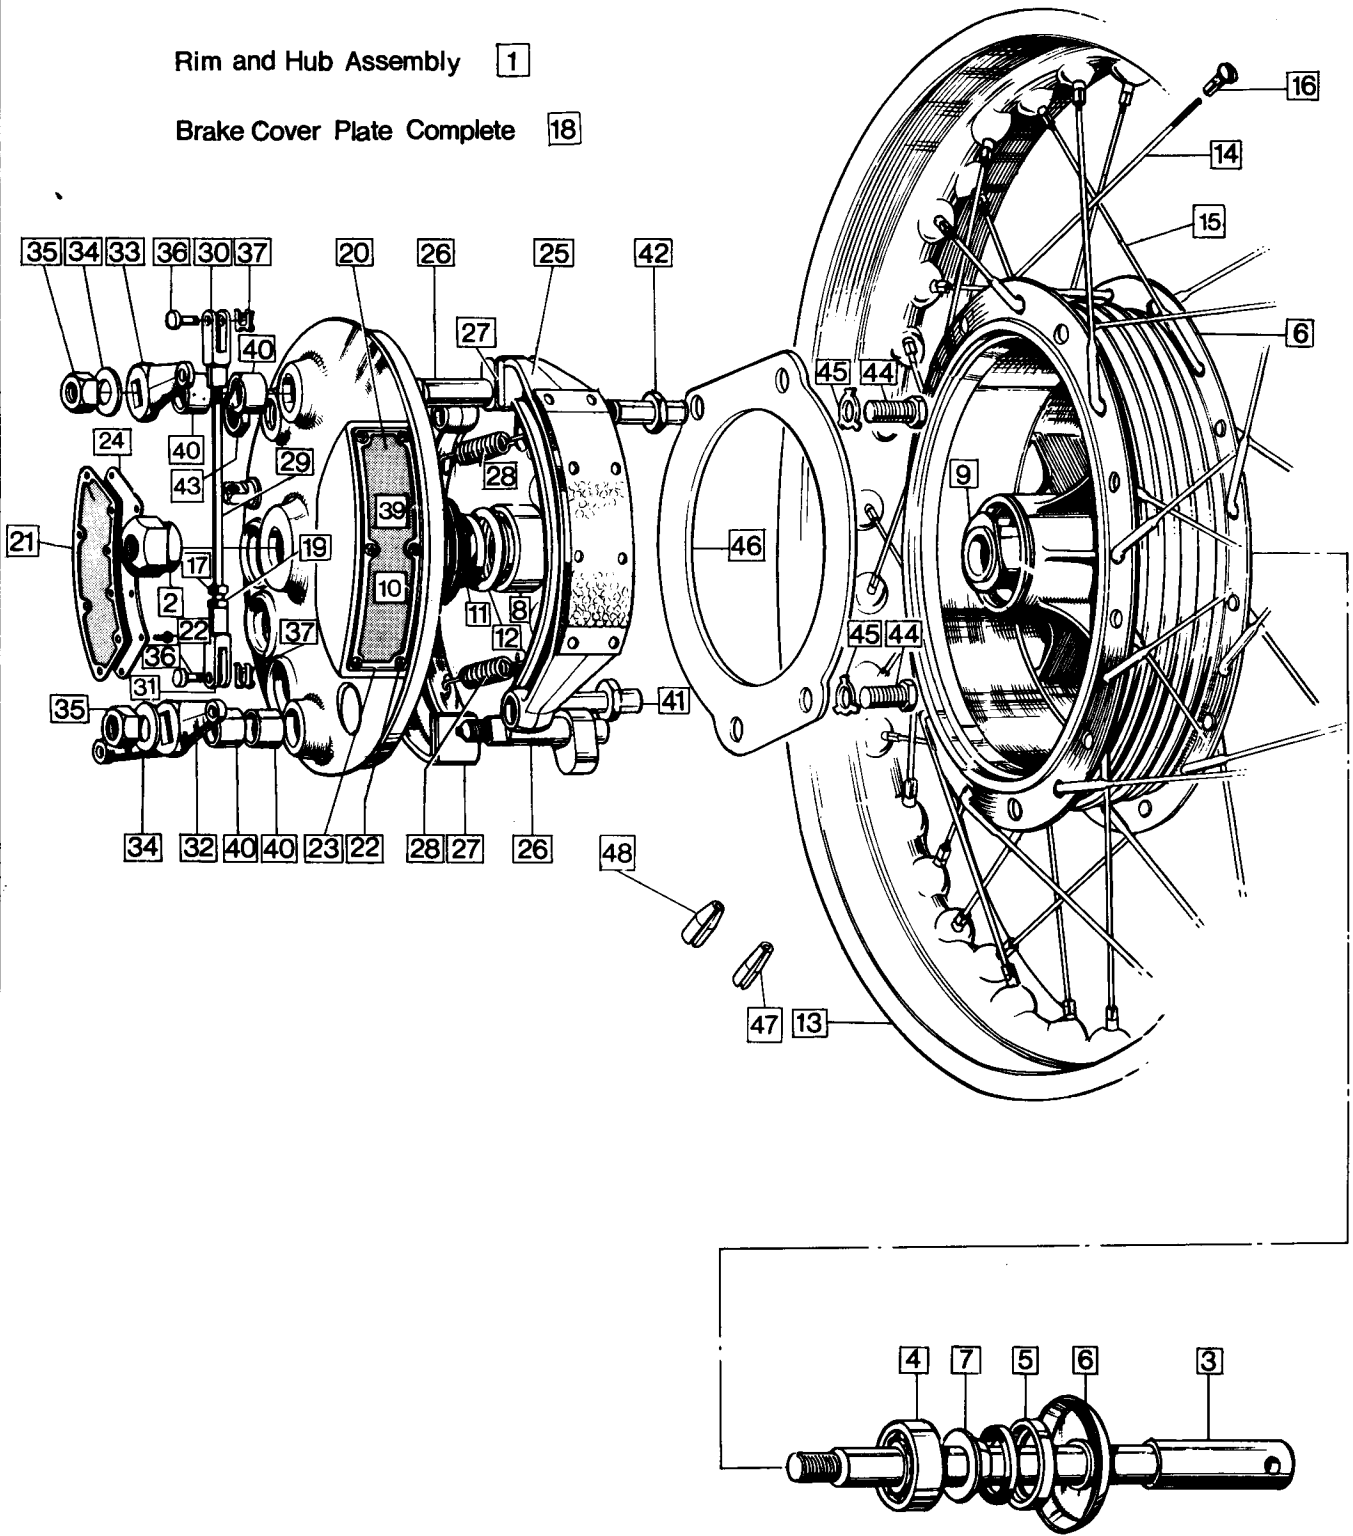

*Not available separately

Rim and Hub Assembly 1

Brake Cover Plate Complete 18

Front Wheel and Brake (Drum Type)

Front Wheel and Brake (Drum Type)

19

Plate No.	Part No.	Description	Qty.	Bin No.	Price
1	061578	Rim and Hub Assembly c/w Bearings, Seals, etc.	1
2	060361	Spindle Nut	1
3	060362	Wheel Spindle	1
4	040100	Bearing	1
5	060363	Bearing Lockring	1
6	061577	Hub Shell c/w Bearings, Spacers, etc.	1
7	NM.16783	Spacer	1
8	NM.17721	Bearing, R.H.	1
9	NM.19646	Spacer	1
10	NM.19719	Washer	1
11	NM E6885	Seal	2
12	NM E6889	Washer	1
13	NM.18350	Rim WM2 - 19	1
14	062525	Spoker, Inner	20
15	062526	Spoke, Outer	20
16	021693	Spoke Nipple	40
17	033057	Nut	1
18	063281	Cover Plate Complete (includes shoes, etc.)	1
19	063280	Cover Plate with Bushes, Gauzes, etc.	1
20	060020	Inlet Gauze	1
21	060021	Exit Gauze	1
22	060787	Air Scoop Screw	14
23	060789	Air Inlet Cover	1
24	060845	Air Exit Cover	1
25	060006	Brake Shoe c/w Lining	2
26	063272	Expander	1
27	060013	Slipper	2
28	060014	Brake Shoe Spring	2
29	060015	Tie Rod	1
30	060018	Yoke (L.H. Thread)	1
31	060019	Yoke (R.H. Thread)	1
32	060025	Long Expander Lever	1
33	060027	Short Expander Lever	1
34	000010	Washer	2
35	060029	Expander Lever Nut	2
36	060552	Cable Pin	3
37	060553	Spring Clip	3
38	NM.18551	Dust Cover	1
39	NM E5944A	Washer	AR
40	NM 19680	Expander Bush	4
41	063273	Pivot Pin	1
42	063274	Pivot Pin/Torque Stop Pin	1
43	060005	Nut	2
44	26484	Bolt	2
45	060395	Tab Washer	2
46	063275	Support Plate	1
47	064618	Balance Weight, 17 grammes	AR
48	064620	Balance Weight, 25 grammes	AR