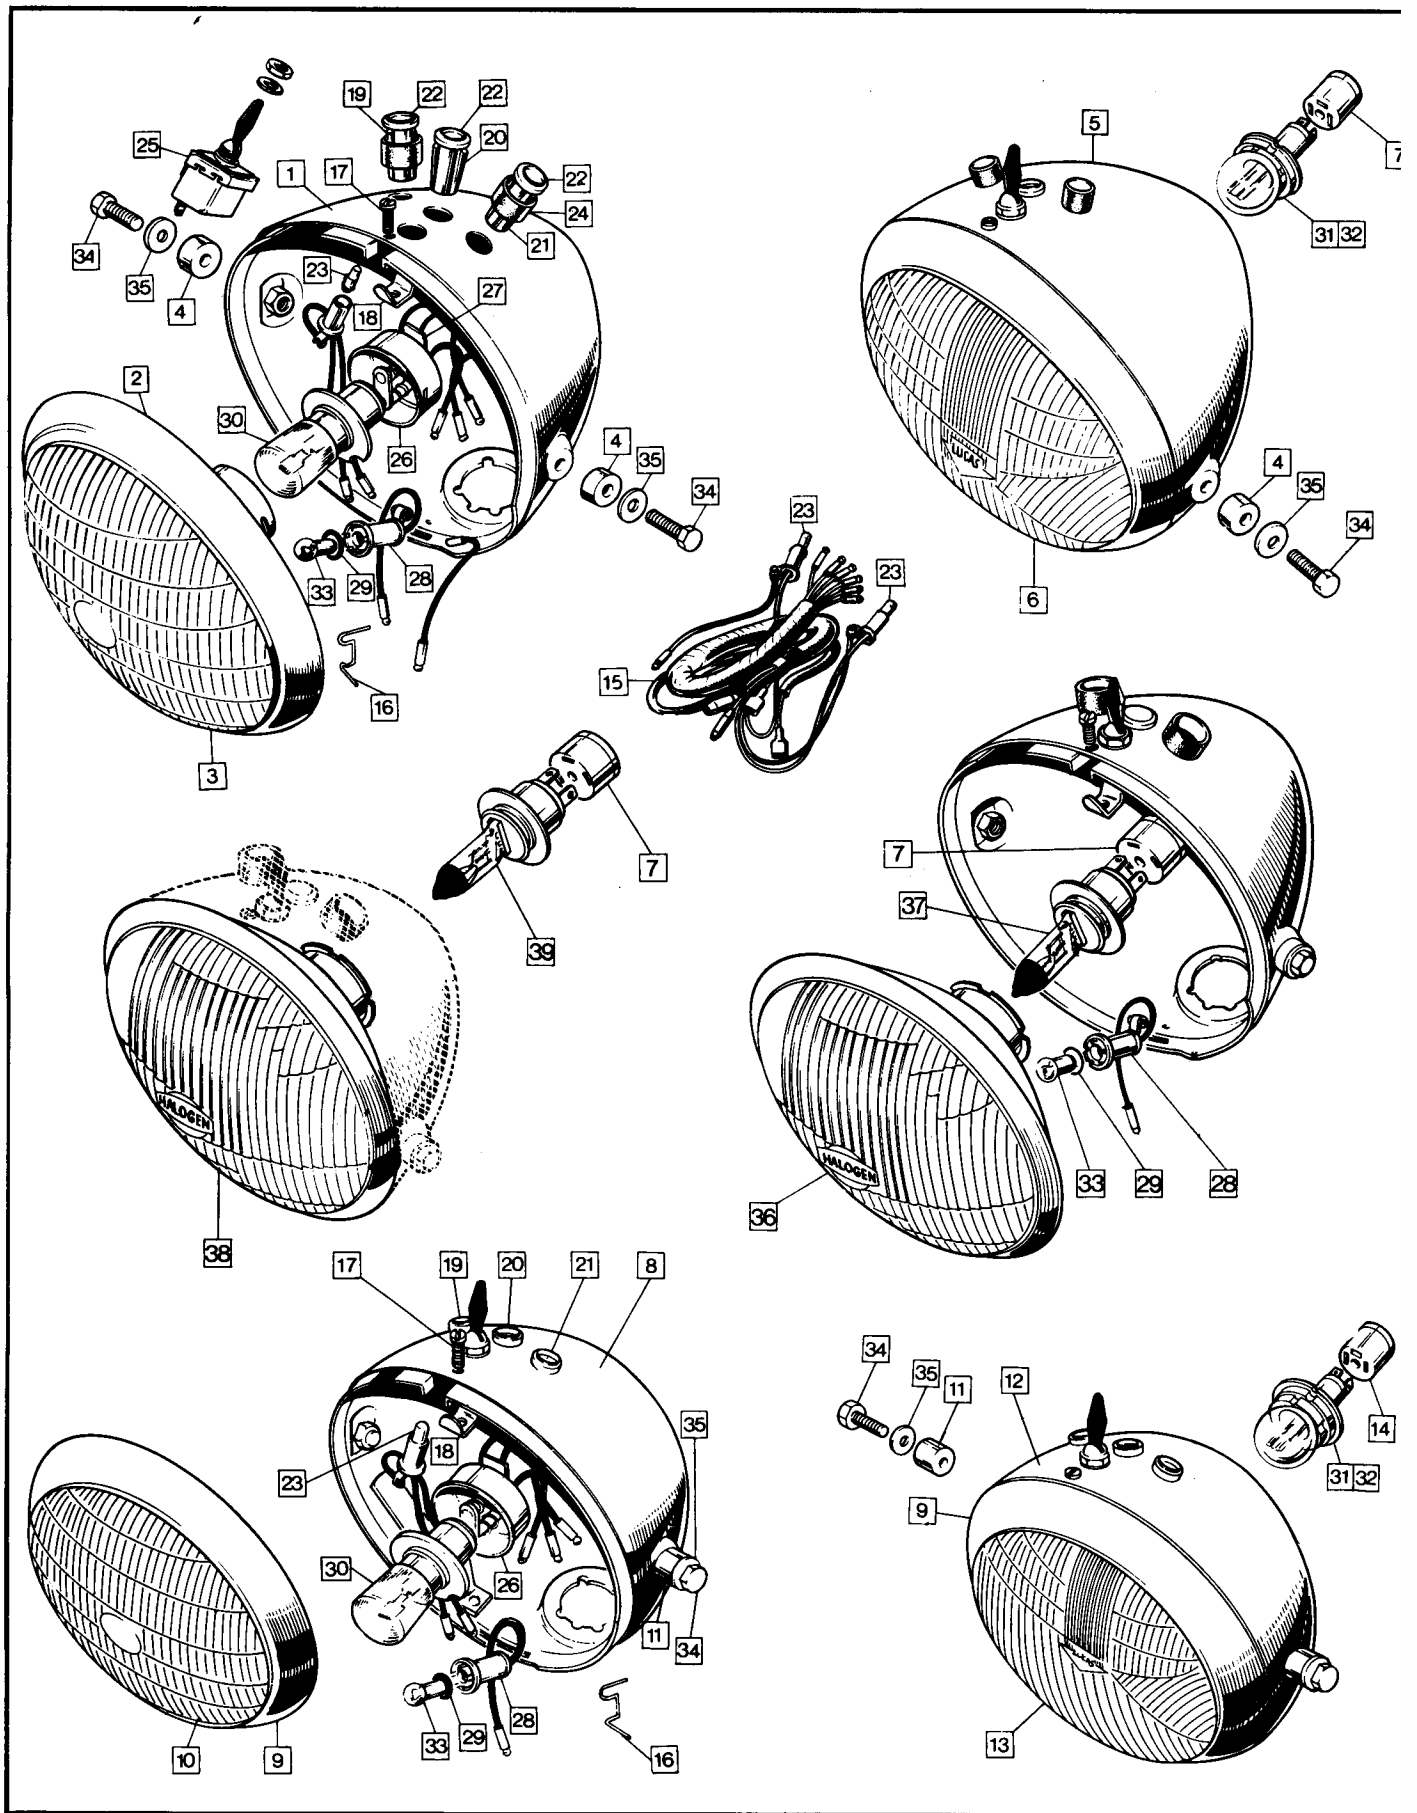

Head Lights

Head Lights **30**

Plate No.	Part No.	Description	Qty.	Bin No.	Price
HEADLAMP – FASTBACK, FASTBACK L.R. ROADSTER, INTERPOL, INTERSTATE					
1	60279	Headlamp SS700P	1	.....	.....
2	553248	Rim	1	.....	.....
3	54525927	Light Unit	1	.....	.....
4	062035	Spacer	2	.....	.....
5	60349	Headlamp SS700P Continental/France	1	.....	.....
6	54522680	Light Unit Continental/France	1	.....	.....
7	553738	Adaptor	1	.....	.....
HEADLAMP, HI-RIDER					
8	60280	Headlamp MCH66	1	.....	.....
9	534343	Rim	1	.....	.....
10	54525272	Light Unit	1	.....	.....
11	062300	Spacer	2	.....	.....
12	60348	Headlamp MCH66 Continental/France	1	.....	.....
13	54523513	Light Unit Continental/France	1	.....	.....
14	553738	Adaptor	1	.....	.....
HEADLAMP COMPONENTS – COMMON TO MCH66 AND SS700P HEADLAMPS					
15	54960724	Headlamp Harness	1	.....	.....
16	504665	Wire Fixing	6	.....	.....
17	144921	Screw, Rim Fixing	1	.....	.....
18	534296	Plate, Rim Fixing	1	.....	.....
19	54363453	Warning Light Body Amber	1	.....	.....
20	54363454	Warning Light Body Red	1	.....	.....
21	54363455	Warning Light Body Green	1	.....	.....
22	54140331	Sealing Ring, Light Body	3	.....	.....
23	281	Bulb, Warning Light	3	.....	.....
24	54525212	Shield Warning Light	3	.....	.....
25	34660	Lighting Switch	1	.....	.....
26	554602	Bulb Holder Main	1	.....	.....
27	555910	Sleeve, Terminal	1	.....	.....
28	54573590	Bulb Holder Pilot	1	.....	.....
29	554354	Ring, Pilot Bulb Seating	1	.....	.....
30	370	Bulb Main 45/40W	1	.....	.....
31	410	Bulb, Main, Continental 45/40W	1	.....	.....
32	411	Bulb, Main, France 45/40W	1	.....	.....
33	989	Bulb Pilot	1	.....	.....
34	062321	Bolt Headlamp Mounting	2	.....	.....
35	062409	Washer Headlamp Mounting	2	.....	.....
HEADLAMP COMPONENTS – QUARTZ HALOGEN					
36	54526114	Quartz-Halogen Light Unit (lens/reflector)		.....	.....
37	463	Bulb, Quartz-Halogen		.....	.....
38	54526323	Light Unit – Continental		.....	.....
39	472	Bulb – Continental Quartz-Halogen		.....	.....