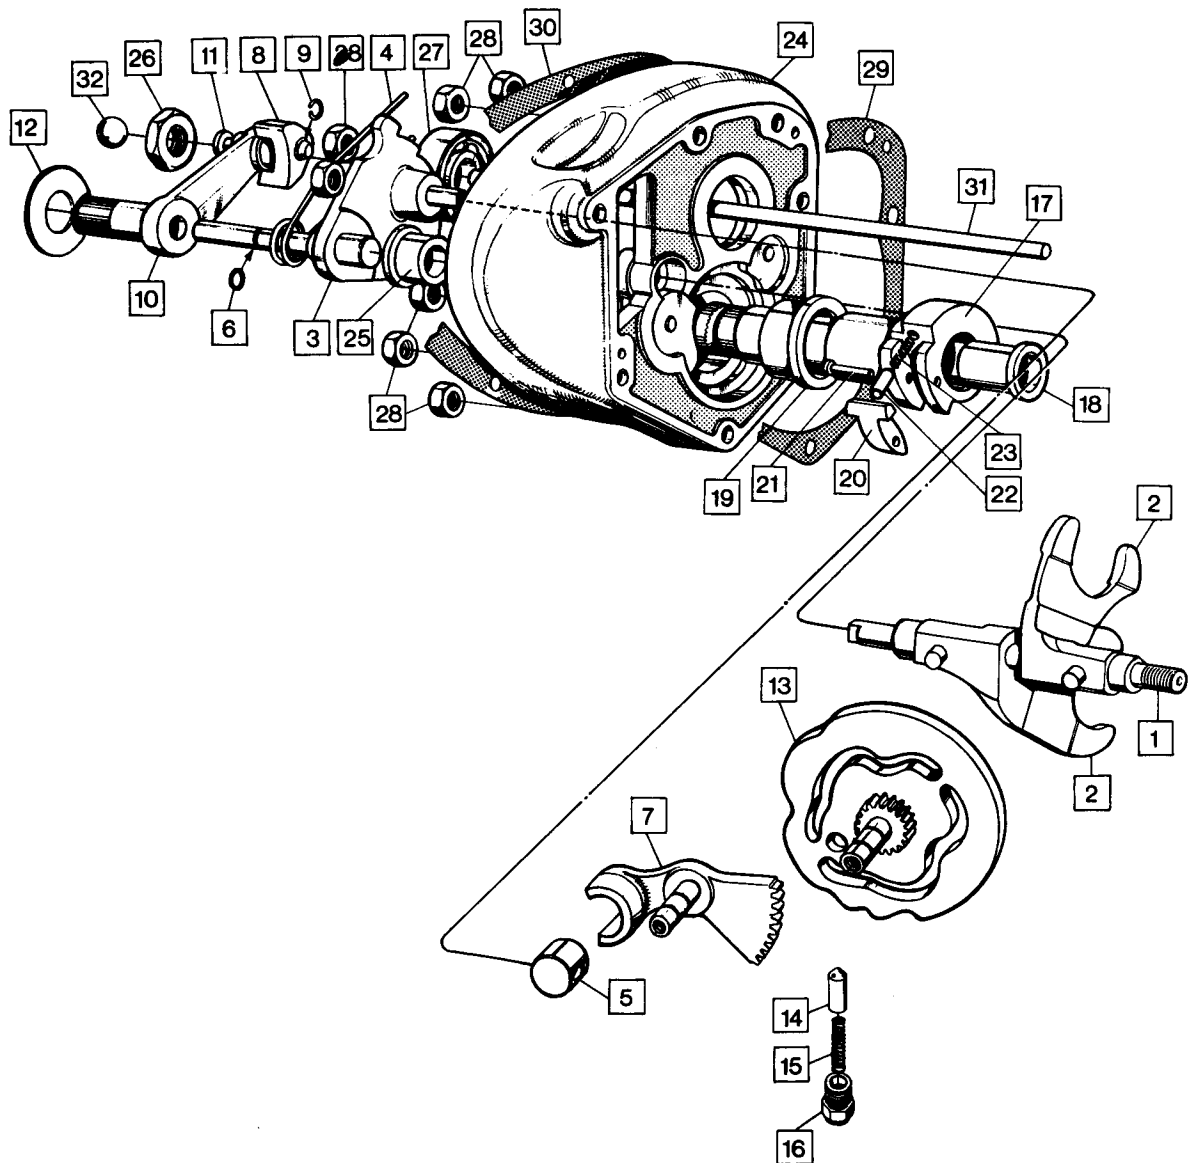

Gearbox: Inner Cover

Gearbox: Inner Cover

8

Plate No.	Part No.	Description	Qty.	Bin No.	Price
1	040035	Selector Fork Spindle	1	.....	.....
2	040022	Selector Fork	2	.....	.....
3	040111	Ratchet Plate Assembled	1	.....	.....
4	040038	Ratchet Spring	1	.....	.....
5	040078	Knuckle Pin Roller	1	.....	.....
6	040079	Ratchet Spindle 'O' Ring	1	.....	.....
7	040109	Quadrant	1	.....	.....
8	040024	Gearshift Pawl	1	.....	.....
9	040049	Gearshift Pawl Circlip	1	.....	.....
10	040110	Pawl Carrier Assembled	1	.....	.....
11	040067	Pawl Pivot Pin	1	.....	.....
12	040135	Spring Washer	1	.....	.....
13	040108	Camplate	1	.....	.....
14	040034	Cam Plunger	1	.....	.....
15	040442	Plunger Spring	1	.....	.....
16	040036	Plunger Spring Bolt	1	.....	.....
17	040477	Kickstart Shaft with Bush	1	.....	.....
18	040146	Bush, Shaft	1	.....	.....
19	040473	Bush, Cover	1	.....	.....
20	062015	Kickstart Pawl	1	.....	.....
21	040033	Kickstart Pawl Pin	1	.....	.....
22	040069	Kickstart Pawl Plunger	1	.....	.....
23	040044	Kickstart Pawl Spring	1	.....	.....
24	040467	Gearbox Inner Cover Ass.	1	.....	.....
25	040061	Gear Shift Inner Bush	1	.....	.....
26	040023	Mainshaft Nut	1	.....	.....
27	040099	Mainshaft Bearing	1	.....	.....
28	000004	Gearbox Inner Cover Stud Nut	7	.....	.....
29	040030	Gasket, Inner Cover to Shell	1	.....	.....
30	040055	Gasket, Inner Cover to Outer Cover	1	.....	.....
31	040084	Clutch Pushrod	1	.....	.....
32	040031	Clutch Operating Ball	1	.....	.....

Norton

COMMANDO