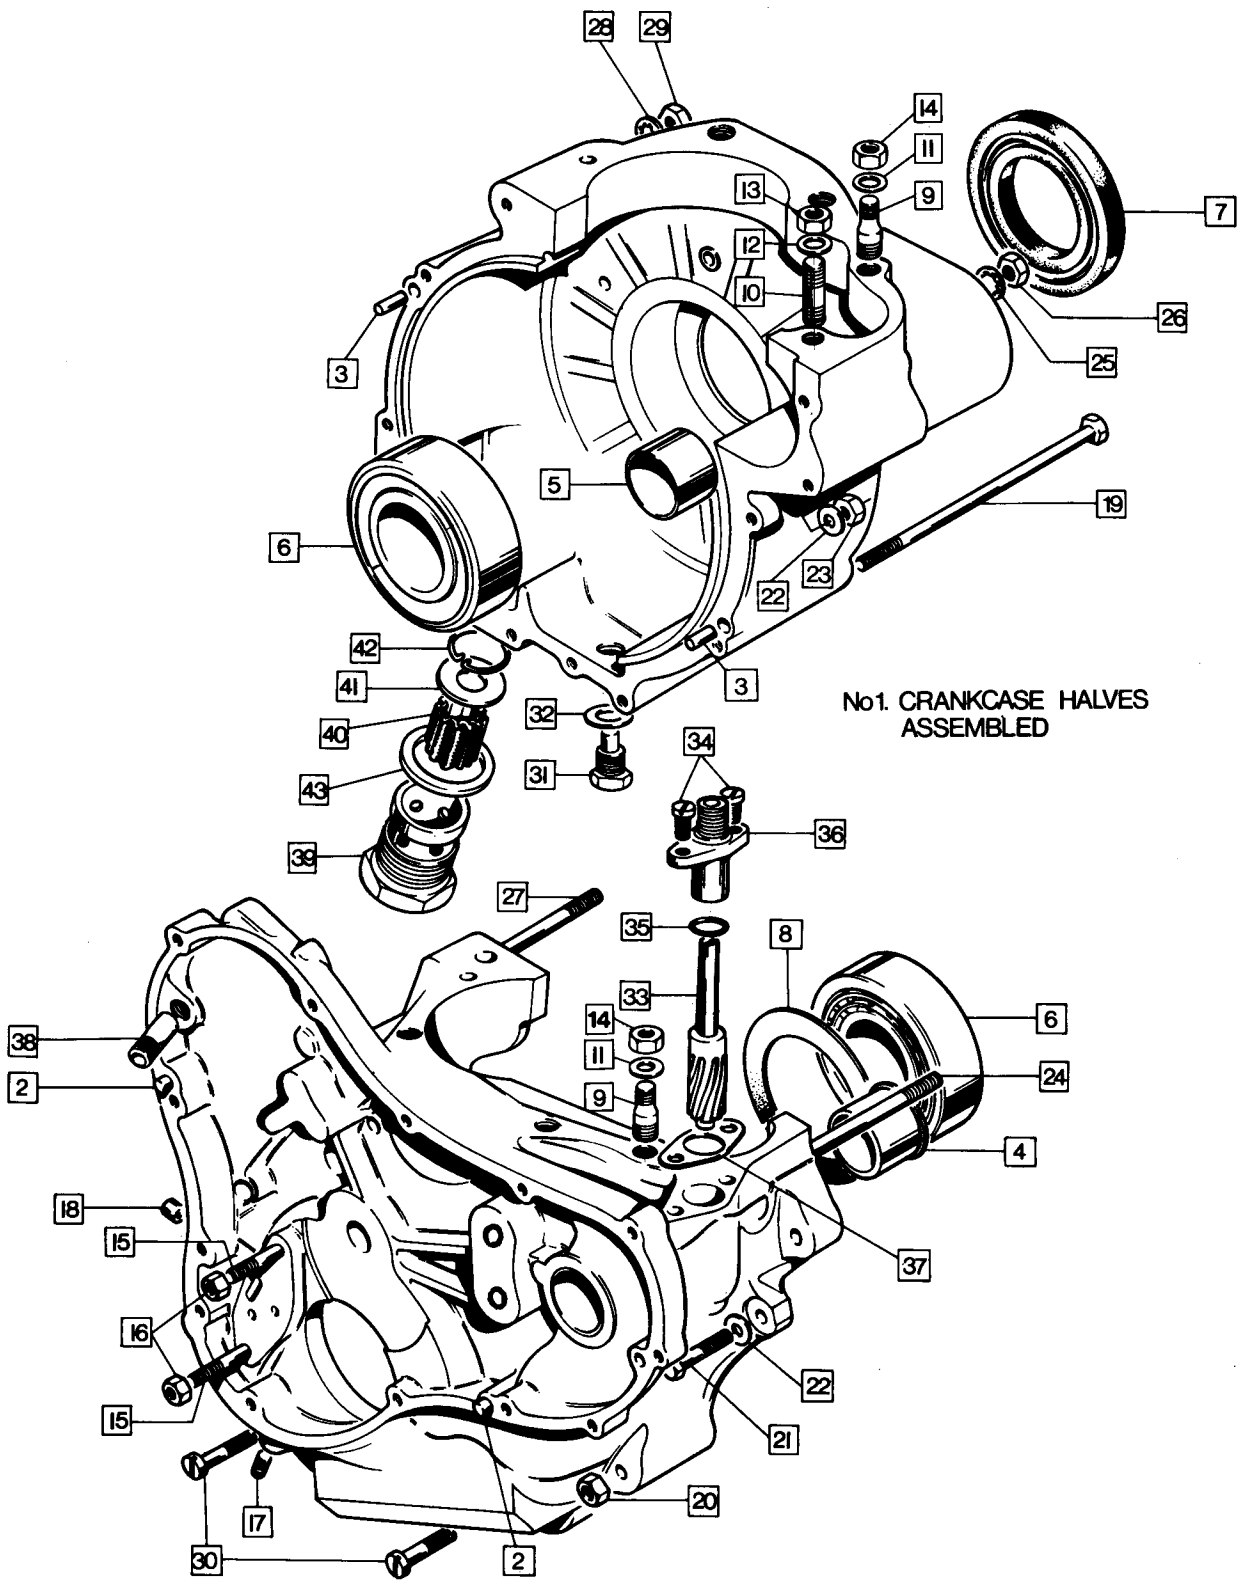

**Engine: Contact Breaker, Timing Cover,
Oil Pump, Oil Pressure Relief Valve**

Engine: Contact Breaker, Timing Cover, Oil Pump, Oil Pressure Relief Valve

Plate No.	Part No.	Description	Qty.	Bin No.	Price
1	061073	Timing Cover	1
2	061092	Timing Cover Gasket	1
3	062685	Timing Cover Screw Long	1
4	062686	Timing Cover Screw Medium	7
5	062687	Timing Cover Screw Short	4
6	NME4591	Timing Cover Oilway Plug	1
7	54425160	Contact Breaker Plate Assembly	1
8	60600271	Contact Points Set	2
9	54419220	Contact Breaker Eccentric Screw	2
10	54425656	Auto Advance Mechanism	1
11	54412229	Auto Advance Spring Set	1
12	060720	Contact Breaker Cam Bolt	1
13	NMT2221	Contact Breaker Cam Washer, Plain	1
14	015306	Contact Breaker Cam Washer, Spring	1
15	061281	Contact Breaker Fixing Screw	2
16	029984	Contact Breaker Fixing Screw Washer	2
17	061093	Contact Breaker Lead Seal	1
18	063609	Contact Breaker Oil Seal	1
19	061087	Contact Breaker Cover	1
20	061105	Contact Breaker Cover Screw	2
21	048023	Oil Seal (in timing cover)	1
22	048079	Oil Seal Circlip	1
23	063037	Oil Pump complete	1
24	NM.15512	Oil Pump Cover Screw	4
25	NM.24733	Oil Pump Worm Gear	1
26	062609	Oil Pump Worm Gear Key	1
27	063024	Oil Pump Worm Gear Nut	1
28	NMT272	Feed Bush Sealing Washer	1
29	NMT2059A	Oil Pressure Relief Valve Body	1
30	NMT2054	Oil Pressure Relief Piston	1
31	NMT2061	Oil Pressure Relief Spring	1
32	NM.15404	Oil Pressure Relief Shim	5
33	063448	Oil Pressure Relief Union Washer	1
34	NMT2057	Oil Pressure Relief Union Nut Washer	1
35	NMT2060	Oil Pressure Relief Body Nut	1
36	062168	Rocker Feed Pipe	1
37	NM.18101	Banjo Bolt	3
38	NMT1084	Fibre Washer	6
39	062447	Gasket	1