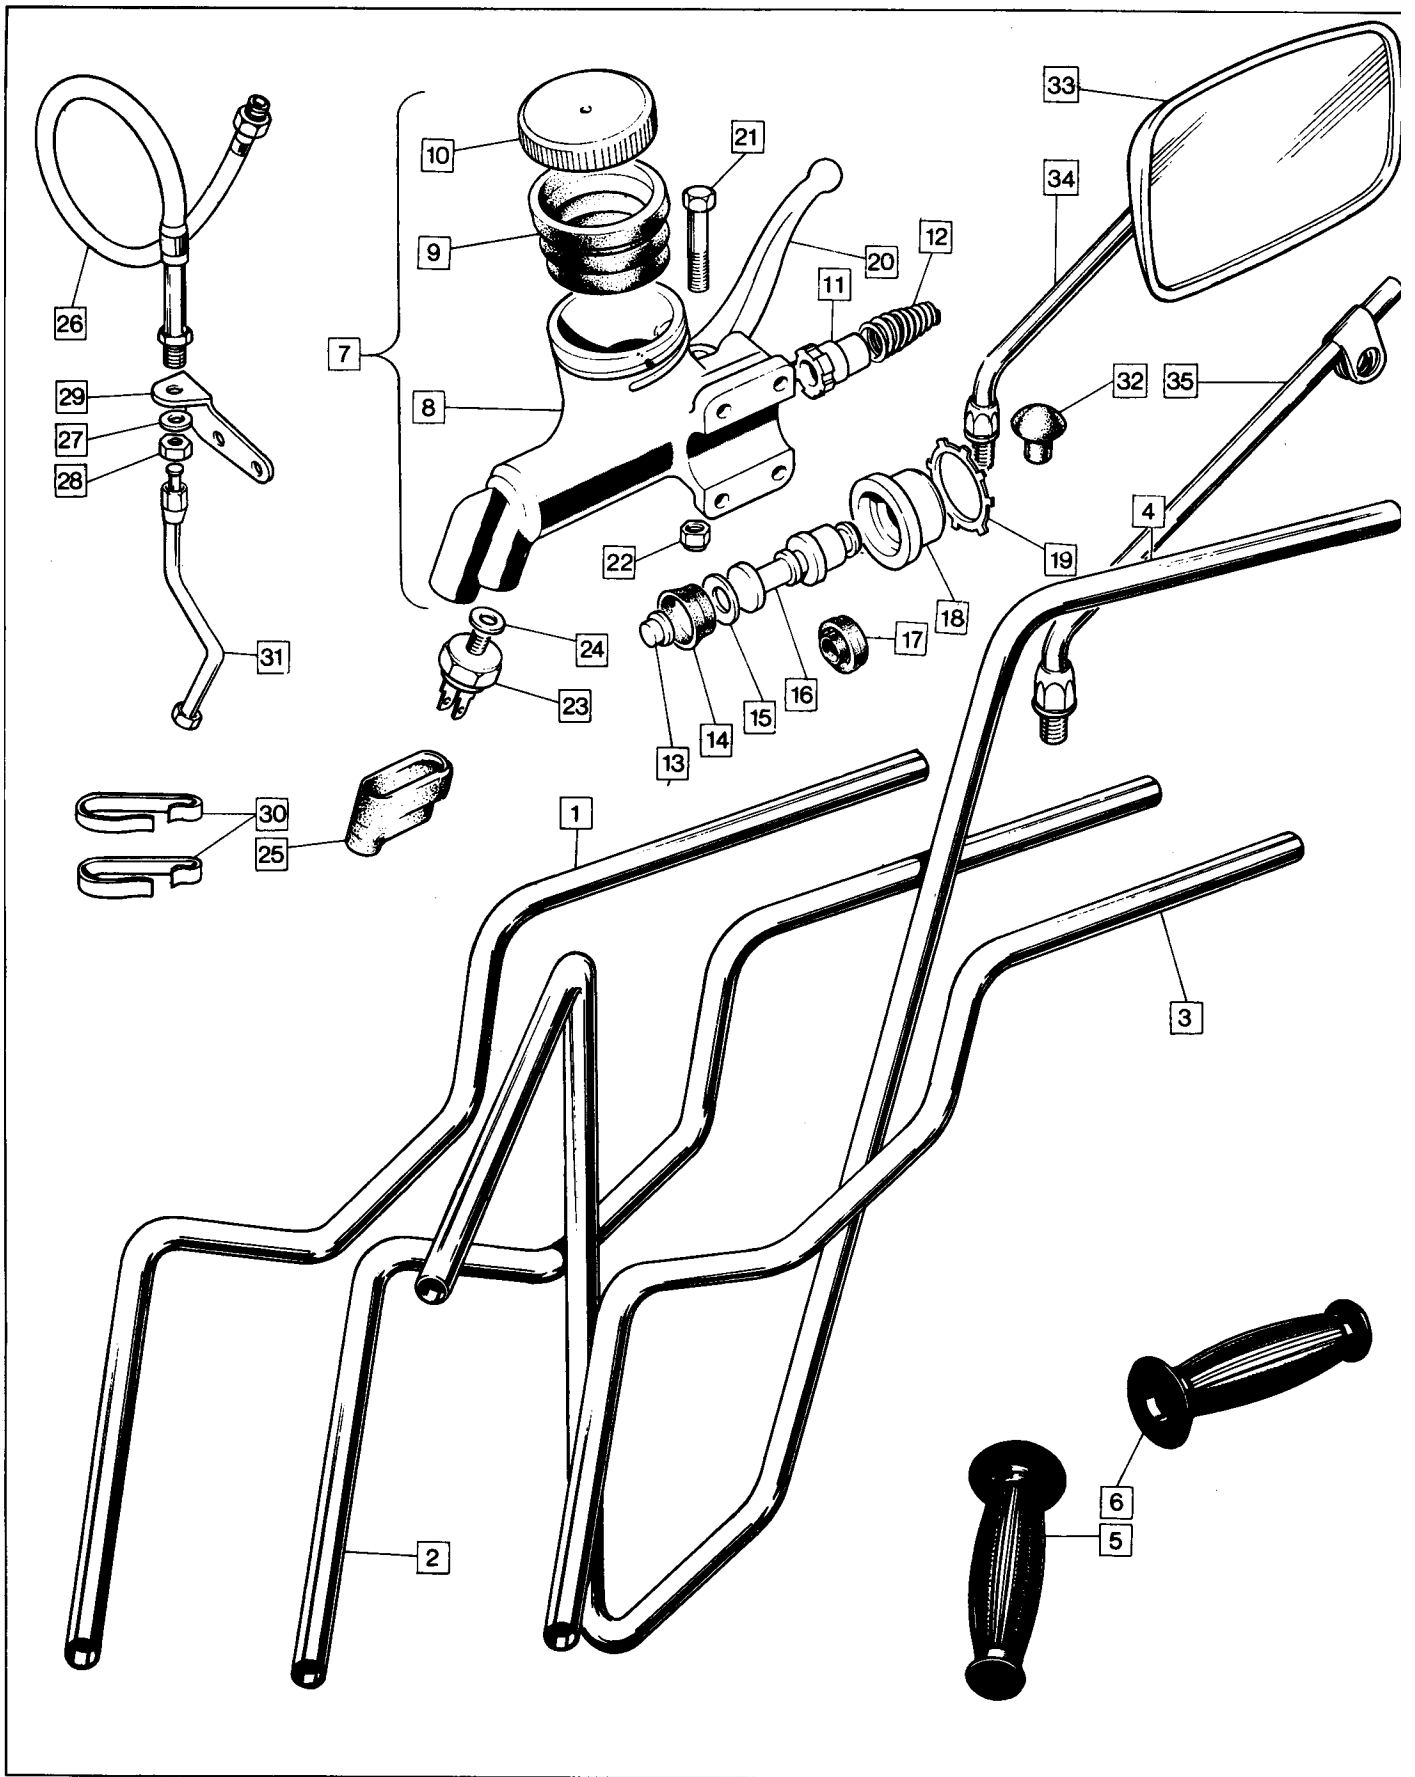

**Handlebars, Disc Brake Master Cylinder
and Hose Group**

Handlebars, Disc Brake Master Cylinder and Hose Group

22

Plate No.	Part No.	Description	Qty.	Bin No.	Price
	HANDLEBAR – FASTBACK, FASTBACK L.R., ROADSTER, INTERSTATE U.S.A.				
1	061046	Handlebar	1	.....	.....
	HANDLEBAR – INTERPOL				
2	062306	Handlebar	1	.....	.....
	HANDLEBAR – INTERSTATE (EUROPE)				
3	064123	Handlebar	1	.....	.....
	HANDLEBAR – HI-RIDER				
4	062599	Handlebar	1	.....	.....
	HANDLEBAR GRIPS				
5	061879	Dummy Grip	1	.....	.....
6	061830	Twistgrip Rubber	1	.....	.....
	DISC BRAKE MASTER CYLINDER				
7	064871	Master Cylinder Assembly complete	1	.....	.....
8	061939	Master Cylinder Body (not available separately)		.....	.....
9	061946	Bellows	1	.....	.....
10	061920	Cap	1	.....	.....
11	061944	Valve	1	.....	.....
12	061906	Spring	1	.....	.....
13	061972	Spreader	1	.....	.....
14	061942	Primary Cup	1	.....	.....
15	061943	Primary Cup Washer	1	.....	.....
16	061898	Piston	1	.....	.....
17	061945	Secondary Cup	1	.....	.....
18	061941	Boot	1	.....	.....
19	061947	Circlip	1	.....	.....
20	063241	Brake Lever	1	.....	.....
21	062184	Pivot Bolt	1	.....	.....
22	062240	Nut, Pivot Bolt	1	.....	.....
23	34619A	Brake Light Switch	1	.....	.....
24	063544	Washer, Brake Light Switch	1	.....	.....
25	062524	Switch Cover	1	.....	.....
	HYDRAULIC HOSE AND FITTINGS				
26	063508	Hose Assembly (23 in. long)	1	.....	.....
26	062707	Hose Assembly (25 in. long)	1	.....	.....
26	063507	Hose Assembly (28 in. long)	1	.....	.....
26	063541	Hose Assembly (31 in. long)	1	.....	.....
26	063540	Hose Assembly (34 in. long)	1	.....	.....
27	26634	Washer	1	.....	.....
28	26078	Nut	1	.....	.....
29	062706	Hose Support Bracket	1	.....	.....
30	063031	Pipe Clip	2	.....	.....
31	063899	Pipe Assembly	1	.....	.....
	BRAKE FLUID				
Not illus.	063111	Lockheed 329 Brake Fluid, 8 Imp. fl. oz. (.48 U.S. pints/.227 litres)	AR	.....	.....
Not illus.	064244	Master Cylinder Repair Kit	AR	.....	.....
	MIRROR AND FITTINGS				
32	063668	Blanking Plug (where mirror not fitted)	AR	.....	.....
33	064102	Mirror	AR	.....	.....
34	064103	Stem Roadster – Interstate	AR	.....	.....
35	064145	Stem Hi-Rider	AR	.....	.....