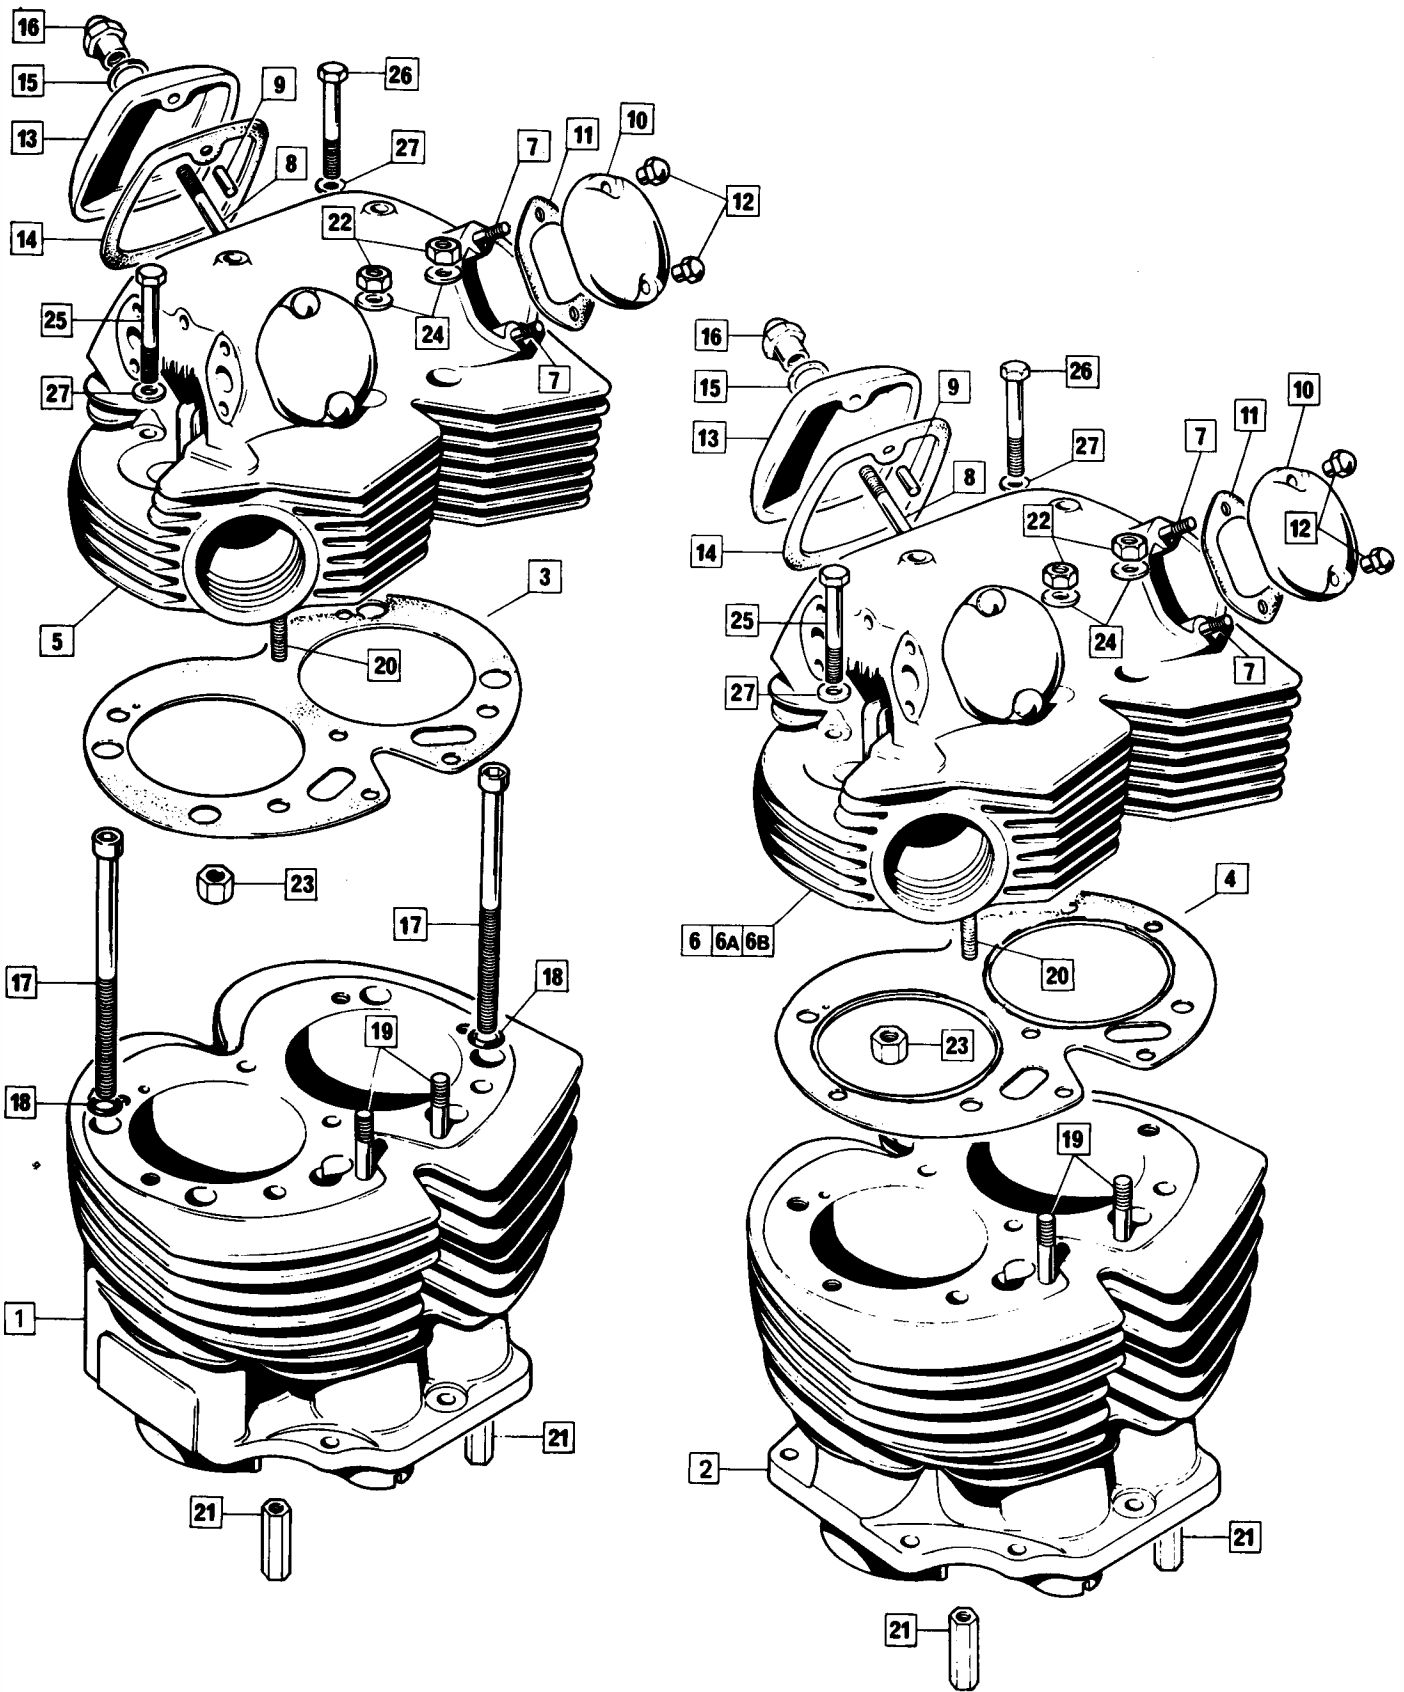

Engine: Cylinder, Cylinder Head 750 and 850

Engine: Cylinder, Cylinder Head 750 and 850

2

Plate No.	Part No.	Description	Qty.	Bin No.	Price
1	063823	Cylinder 850	1	.....	.....
2	061705	Cylinder 750	1	.....	.....
3	065051	Cylinder Head Gasket 850 (eyeletted)	1	.....	.....
4	063844	Cylinder Head Gasket 750 (eyeletted)	1	.....	.....
5	064038	Cylinder Head 850	1	.....	.....
6	060988	Cylinder Head 750 30 mm. Low Compression (marked RH1)	1	.....	.....
6A	064097	Cylinder Head 750 32 mm. High Compression (marked RH6)	1	.....	.....
6B	064048	Cylinder Head 750 32 mm. Low Compression (marked RH5)	1	.....	.....
7	NMT2252	Rocker Cover Stud – Front	4	.....	.....
8	NM18033	Rocker Cover Stud – Rear	1	.....	.....
9	000579	Rocker Cover Dowel	1	.....	.....
10	NM18093A	Rocker Cover Front	2	.....	.....
11	NMT2088	Rocker Cover Gasket – Front	2	.....	.....
12	NMT2085	Rocker Cover Nut – Front	4	.....	.....
13	NM18094A	Rocker Cover Rear	1	.....	.....
14	NMT2084	Rocker Cover Gasket – Rear	1	.....	.....
15	NMT2082	Rocker Cover Stud Washer	1	.....	.....
16	NMT2162	Rocker Cover Stud Nut – Rear	1	.....	.....
17	063085	Cylinder Through-Bolt (850 only)	4	.....	.....
18	064147	Washer (850 only)	4	.....	.....
19	NMT2161	Cylinder Head/Barrel Stud	2	.....	.....
20	NM24389	Cylinder Head/Barrel Stud	3	.....	.....
21	063192	Cylinder Head/Barrel Stud Nut	2	.....	.....
22	NMT2017	Cylinder Head/Barrel Stud Nut	2	.....	.....
23	NM24250	Cylinder Head/Barrel Stud Nut	1	.....	.....
24	000011	Cylinder Head/Barrel Stud Washer	2	.....	.....
25	060401	Cylinder Head/Barrel Bolt	4	.....	.....
26	NM25313	Cylinder Head/Barrel Bolt Short	1	.....	.....
27	016213	Cylinder Head/Barrel Bolt Washer	5	.....	.....