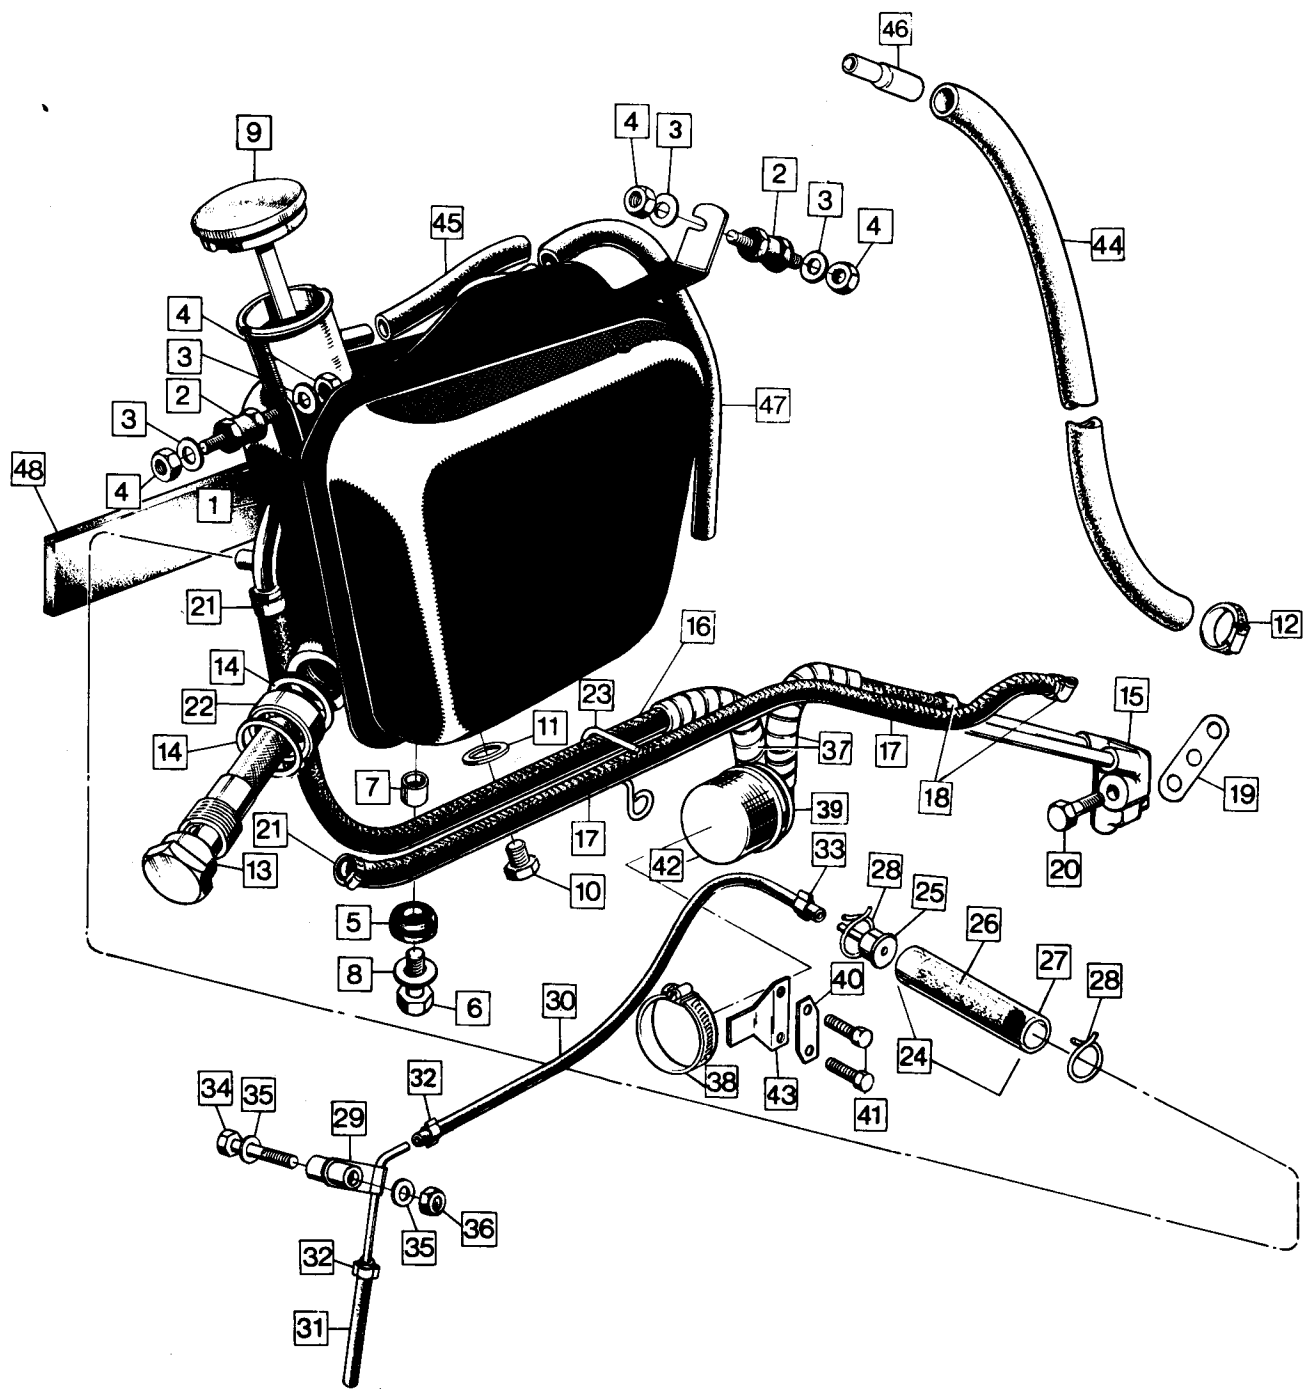

Oil Tank, Oil Pipes, Junction Block, Rear Chain Oiler and Full Flow Oil Filter

Oil Tank, Oil Pipes, Junction Block, Rear Chain Oiler and Full Flow Oil Filter

16

Plate No.	Part No.	Description	Qty.	Bin No.	Price
1	063090	Oil Tank	1	.....	.....
2	060636	Oil Tank Mounting	2	.....	.....
3	000012	Washer	4	.....	.....
4	033057	Nut	4	.....	.....
5	060811	Mounting Rubber	1	.....	.....
6	060652	Bolt	1	.....	.....
7	061650	Spacer	1	.....	.....
8	000012	Washer	2	.....	.....
9	061649	Cap	1	.....	.....
10	060668	Plug	1	.....	.....
11	062624	Washer	1	.....	.....
12	063370	Breather Hose Clip	1	.....	.....
13	061159	Filter	1	.....	.....
14	042065	Washer	2	.....	.....
15	062206	Oil Junction Block	1	.....	.....
16	062200	Feed Pipe (17 in.)	1	.....	.....
17	063144	Return Pipe	2	.....	.....
18	063248	Clip	2	.....	.....
19	032044	Gasket	1	.....	.....
20	030448	Bolt	1	.....	.....
21	063248	Clip	2	.....	.....
22	062207	Banjo	1	.....	.....
23	061677	Clip	1	.....	.....
24	061669	Chain Oiler Regulator	1	.....	.....
25	060884	Regulator End	1	.....	.....
26	060887	Regulator Felt	1	.....	.....
27	062496	Tube (3-375 in.)	1	.....	.....
28	060886	Clip	2	.....	.....
29	060881	Bracket	1	.....	.....
30	062084	Pipe (12 in.)	1	.....	.....
31	062085	Pipe (3 in.)	1	.....	.....
32	060920	Clip	2	.....	.....
33	060921	Clip	1	.....	.....
34	060459	Oiler Bracket Bolt	1	.....	.....
35	000012	Washer	1	.....	.....
36	033057	Nut	1	.....	.....
37	063367	Protection Spring	2	.....	.....
38	063369	Screw Clip	1	.....	.....
39	063139	Mounting Head S.A.	1	.....	.....
40	063142	Tab Washer	1	.....	.....
41	22403	Screw	2	.....	.....
42	063371	Filter	1	.....	.....
43	063368	Strip. Filter Retainer	1	.....	.....
44	062619	Breather Pipe. Long	1	.....	.....
45	062676	Breather Pipe. Short	1	.....	.....
46	062617	Adaptor	1	.....	.....
47	062283	Pipe	1	.....	.....
48	063961	Battery Rubber	1	.....	.....
Not illustrated	064875	Compression Clip-Chain Oiler	1	.....	.....