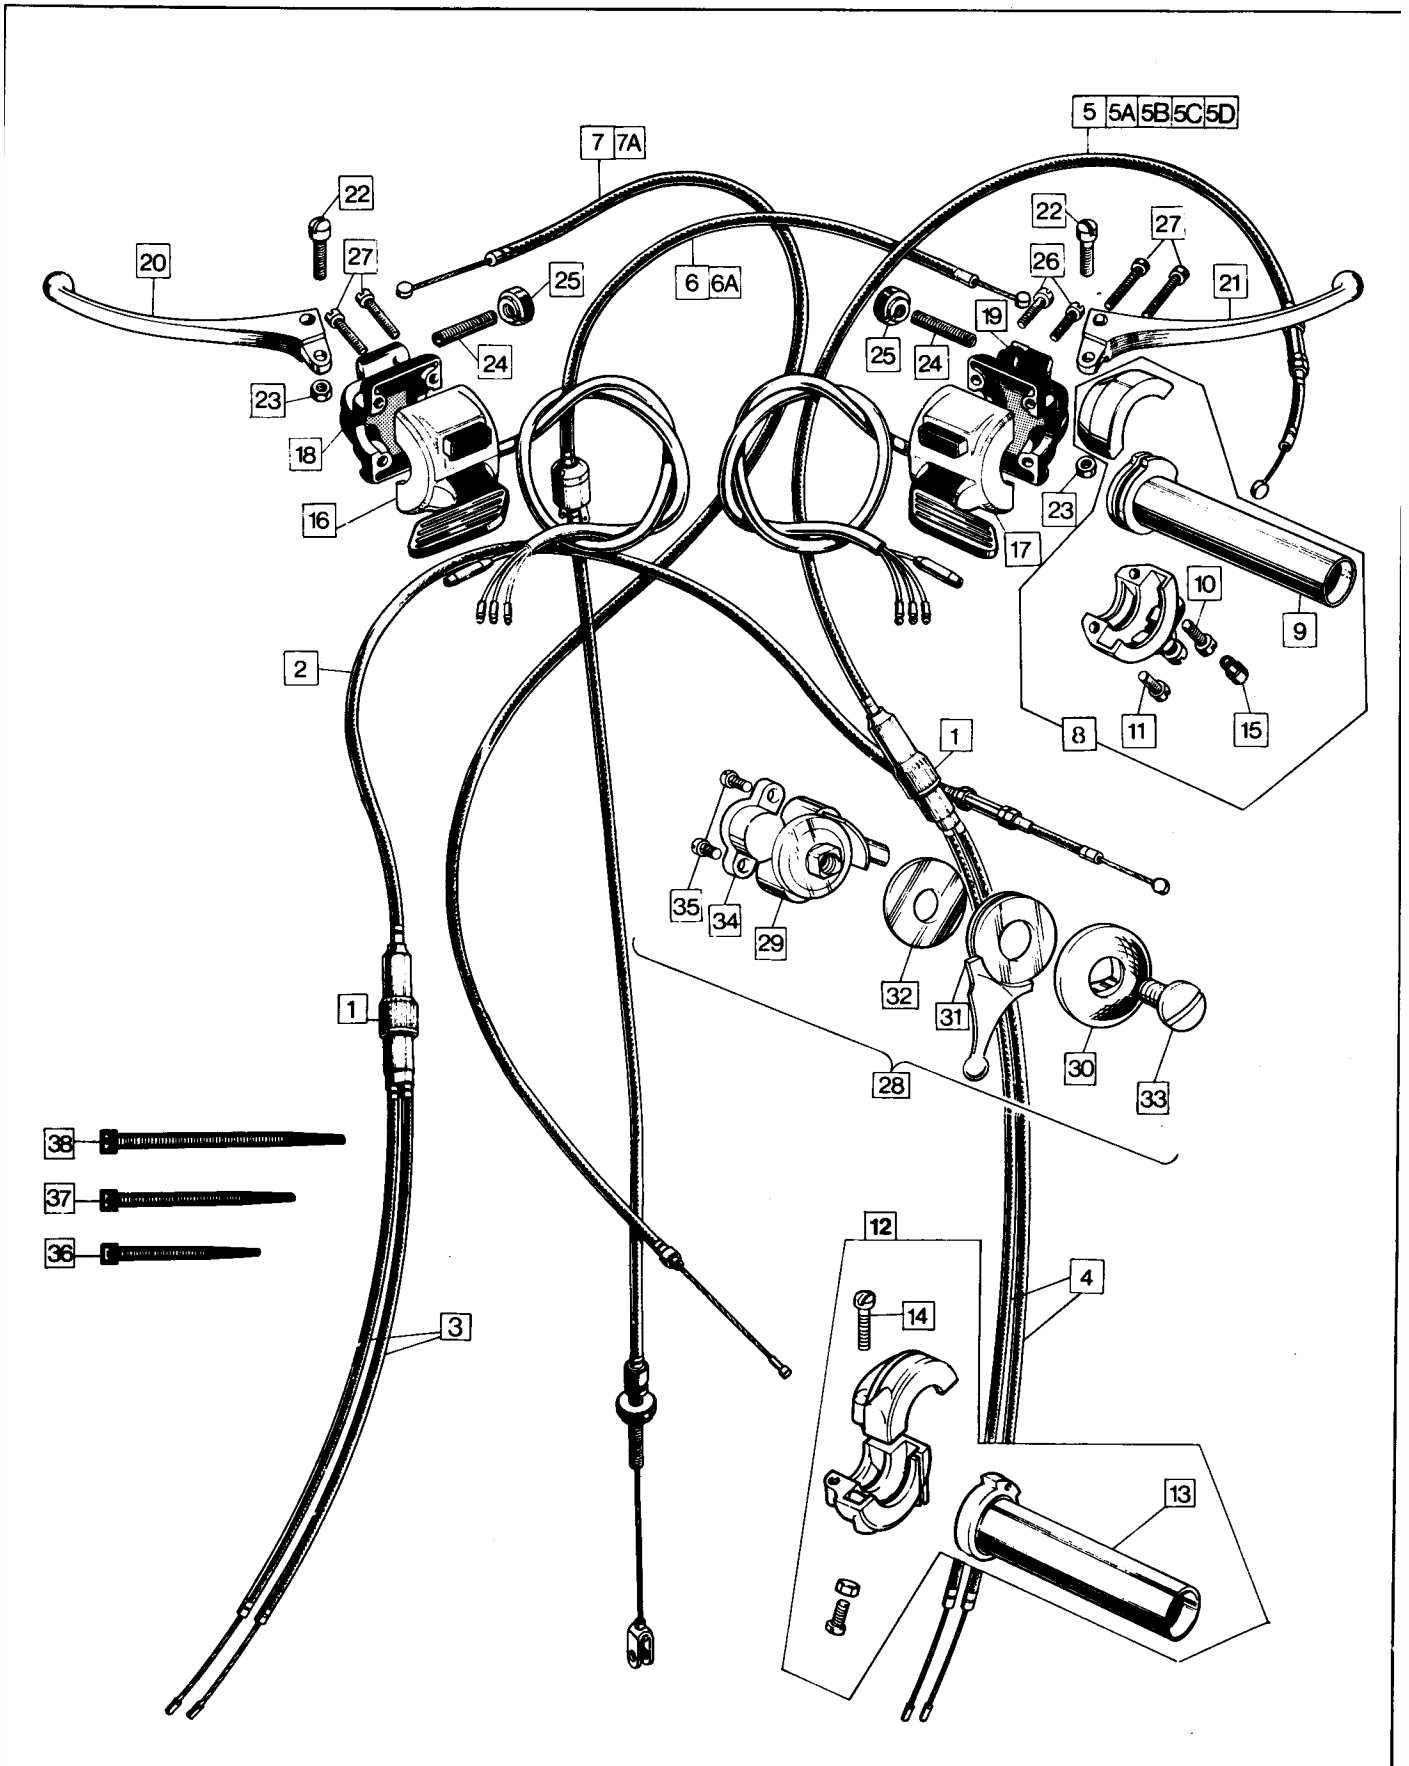

Norton

COMMANDO

RIM AND HUB ASSEMBLY

1

Rear Wheel

Rear Wheel **20**

Plate No.	Part No.	Description	Qty.	Bin No.	Price
1	062079	Rim and Hub Assembly, c/w Bearings, Seals, etc.	1
2	060289	Wheel Axle	1
3	060292	Wheel Axle Nut	1
4	060324	Axle Spacer	1
5	060627	Speedometer Gearbox	1
6	000010	Washer	1
7	060029	Nut	1
8	060314	Brake Cam	1
9	060325	Torque Stop Pin	1
10	060326	Torque Stop Pin Nut	1
11	060327	Bolt	2
12	060329	Cam Bearing Nut	1
13	060332	Cover Plate Assembled	1
Not Illus.	061583	Brake Plate complete with Brake Parts	1
14	060334	Cover Plate Outer Spacer	1
15	060701	Bearing Cam and Stay	1
16	060704	Lever Return Spring	1
17	063417	Brake Shoe c/w Lining	2
17A	060013	Brake Shoe Slipper	2
18	NM.14454	Plate	1
19	NM.14506	Washer	1
20	NM.19765	Lever	1
21	NM E5276	Washer	AR
22	NM E5832	Spring	2
23	062070	Left Hand Bearing Spacer	1
24	062074	Cush Drive Buffer (Thick)	3
25	062075	Cush Drive Buffer (Thin)	3
26	040100	Bearing	2
27	060317	Lockring	1
28	062063	Hub Shell	1
29	062069	Inner Bearing Spacer	1
30	062071	Felt Retaining Washer	2
31	NM.18234	Spacer	1
32	063012	Dished Washer	2
33	NM E6885	Seal	3
34	NM.13270	Spacer - Speedometer Gearbox	1
35	NM.19266	Washer, Spindle	2
36	NM.2510L	Disc Screw	6
37	017060	Security Bolt	1
38	NM.18350	Rim WM2 - 19	1
39	NM.20063	Spoke	20
40	NM.20061	Spoke, Inner L.H.	10
40A	062527	Spoke, Inner R.H.	10
41	021693	Nipple	40
42	062082	Rear Hub Disc	1
43	062764	Brake Drum	1
44	062067	Dummy Axle	1
45	062072	Felt Retaining Washer	1
46	062889	Felt Seal	1
47	062090	Circlip	1
48	NM.17721	Bearing	1
49	064617	Balance Weight, 17 grammes	AR
50	064619	Balance Weight, 25 grammes	AR