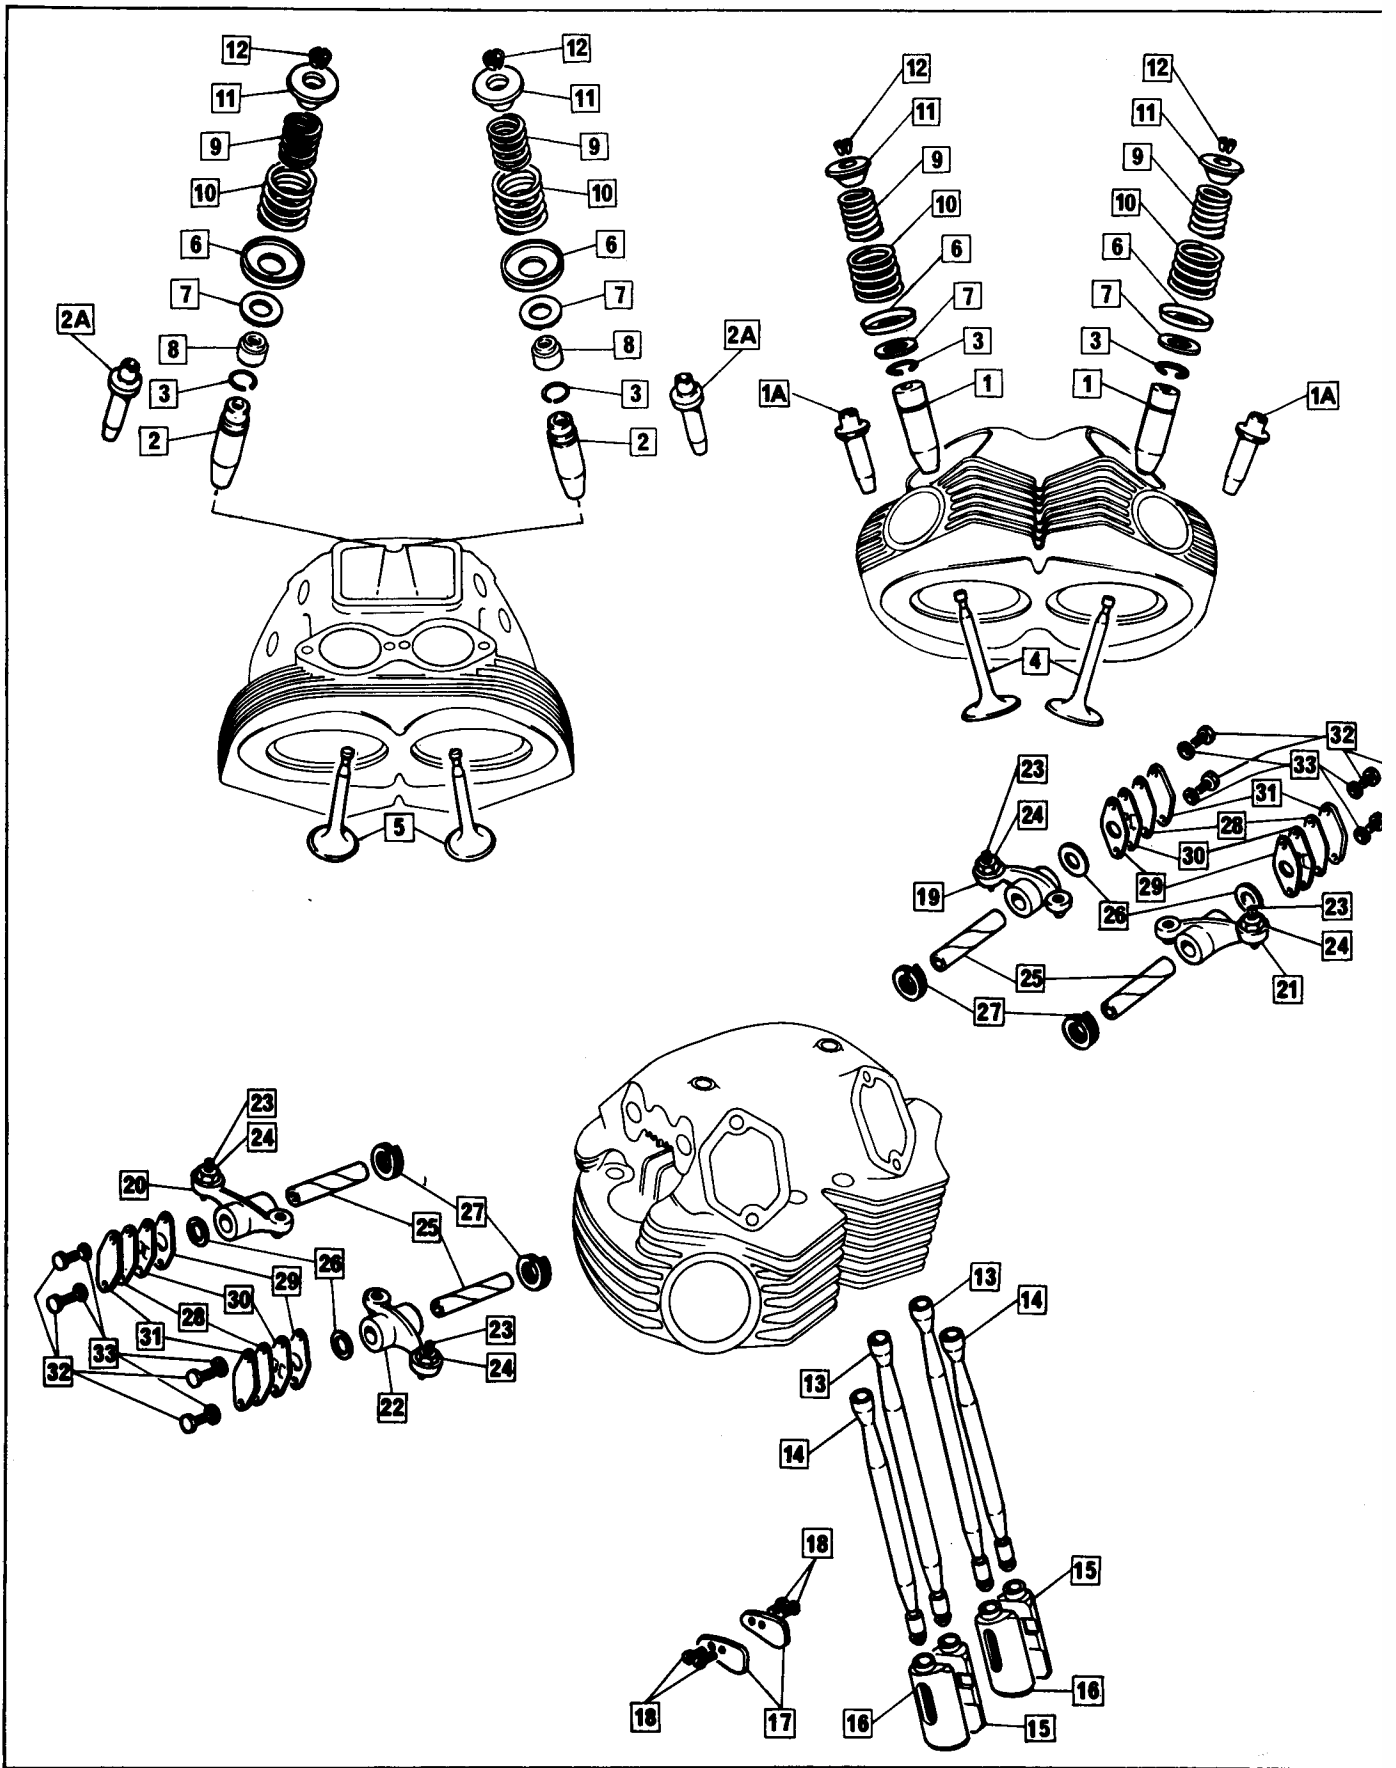

Valve Gear

Valve Gear

Plate No.	Part No.	Description	Qty.	Bin No.	Price	
1	064125	Valve Guide Exhaust 850	2	.....	.....	
1A	063527	Valve Guide Exhaust 750	2	.....	.....	
2	064124	Valve Guide Inlet 850	2	.....	.....	
2A	062725	Valve Guide Inlet 750	2	.....	.....	
3	011111	Circlip for Valve Guide (850 only)	4	.....	.....	
4	063282	Valve Exhaust	2	.....	.....	
5	064034	Valve Inlet	2	.....	.....	
6	061399	Valve Spring Seat	4	.....	.....	
7	NM23392	Valve Spring Heat Insulator (not fitted on inlet to RH1 cylinder head)	4	.....	.....	
8	062726	Valve Stem Seal – Inlet only	2	.....	.....	
9	NM22839	Valve Spring Inner	4	.....	.....	
10	NM22838	Valve Spring Outer	4	.....	.....	
11	NMT186	Valve Collar	4	.....	.....	
12	NMT187	Split Collet	(pairs) 4	.....	.....	
13	NM25515	Inlet Pushrod Complete	2	.....	.....	
14	NM25516	Exhaust Pushrod Complete	2	.....	.....	
15	NM22771	} NM Tappet L.H. } Supplied only in pairs	1	.....	.....	
16	NM22772					} 22771/2 Tappet R.H. }
17	063092	Tappet Locating Plate	2	.....	.....	
18	NMT2143	Tappet Locating Plate Screw	4	.....	.....	
19	062473	Rocker Inlet L.H. with ball end, less adjuster and nut	1	.....	.....	
20	062471	Rocker Inlet R.H. with ball end less adjuster and nut	1	.....	.....	
21	062474	Rocker Exhaust L.H. with ball end less adjuster and nut	1	.....	.....	
22	062472	Rocker Exhaust R.H. with ball end less adjuster and nut	1	.....	.....	
23	NMT2074	Rocker Adjuster	4	.....	.....	
24	NMT232	Rocker Adjuster Nut	4	.....	.....	
25	NM25350	Rocker Spindle	4	.....	.....	
26	NM18102	Rocker Thrust Washer	4	.....	.....	
27	NM18103	Rocker Spring Washer	4	.....	.....	
28	NMT2083	Rocker Plain Paper Gasket	4	.....	.....	
29	NMT2240	Rocker Spindle Joint. Paper Gasket	4	.....	.....	
30	NMT2238	Rocker Spindle Lock Plate	4	.....	.....	
31	NMT2239	Rocker Spindle Retaining Plate	4	.....	.....	
32	063124	Rocker Spindle Retaining Bolt	8	.....	.....	
33	063129	Washer (copper)	8	.....	.....