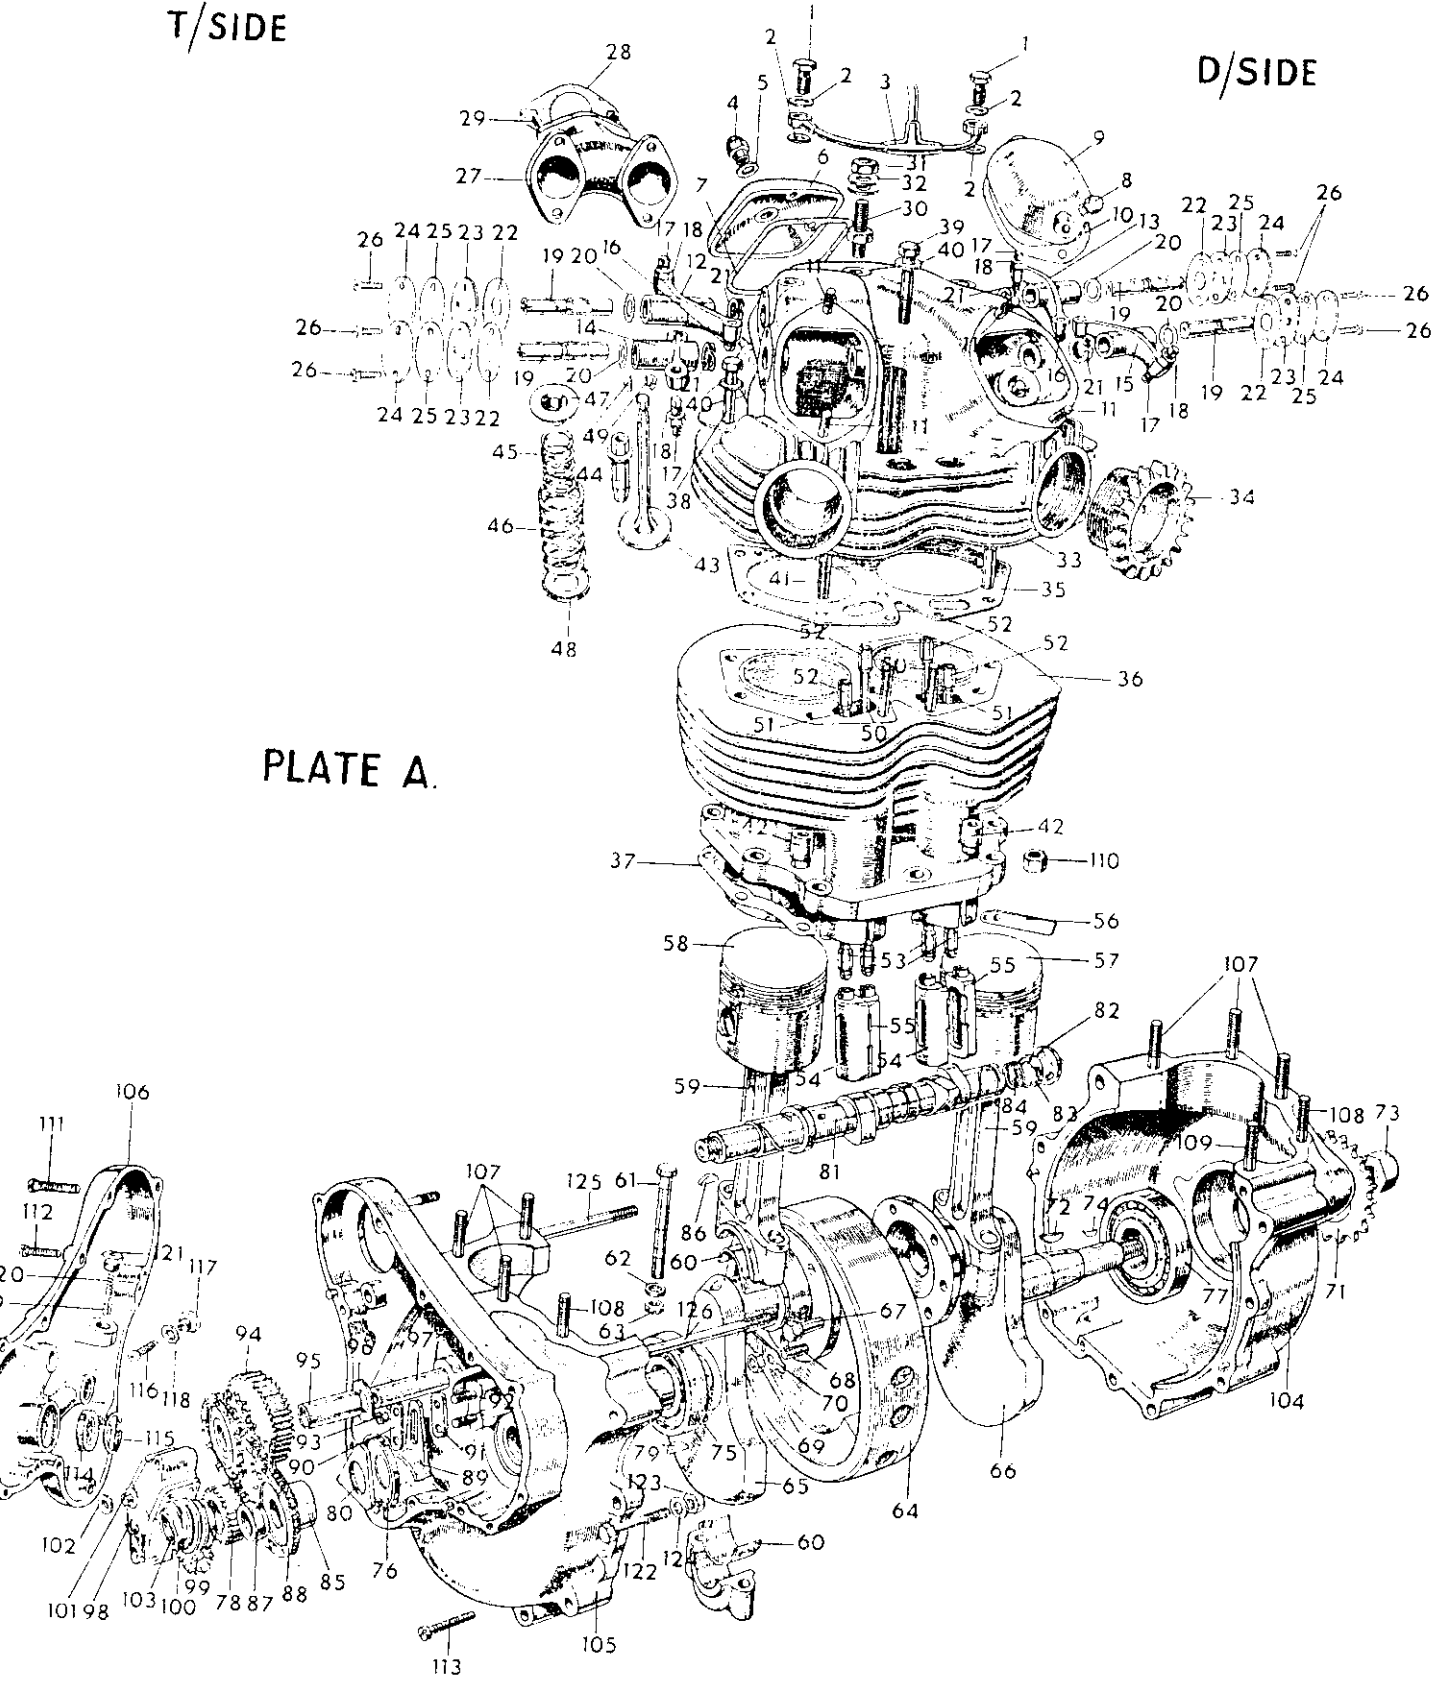

INDEX

A	Page		Page
Air cleaner	50	Head steady stay	11
Air lever	31	Horn	45
Alternator	46		
Ammeter	45	I	
Axle sprocket	18	Inflator	48
B		K	
Battery	46	Kickstarter	21
Battery box and mounting	39	Knee grips	34
Big end bearing	18		
Brake lever	31	M	
Brake pedal	43	Main bearings	9
		Mudguards, front and rear	28 & 30
C		N	
Cable clip	32	Number plates	30
Camshaft bushes	6		
Carburettor	13	O	
Centre stand	24	Oil pump	10
Chains	17	Oil tanks and pipes	33 & 35
Clutch	20	Optional equipment	50
Clutch lever	32		
Connecting rods	5	P	
Control cables	33	Petrol tank	34
Crankcase fittings	5	Pillion footrests	36
Crankshaft	5	Pistons and rings	7
Crash bars	48	Power unit fixing studs	5
Crown and column	28	Pressure release valve	6
Cylinder, cylinder head	6	Push rods	9
D		R	
Dualseat	33	Rear chaincase	38
		Rear chainguard	37
		Rear suspension	24
		Rear wheels	42
		Rectifier	46
		Rockers and rocker covers	10
		Rotor	46
		Revolution counter and fittings	49
E		S	
Electrical equipment	47	Shock absorbers	24
Engine	5	Side prop stand	25
Engine sprocket	12	Silencers	15
Exhaust pipe	15	Sparkling plugs and covers	47
		Speedometers	44
		Stator	11
		Stop and tail lamp	45
		Swinging arm	22
		T	
F		Tappets	9
Footchange	18	Timing cover	6
Footrests	25	Timing gear	9
Frames	21	Tools	47
Front chaincase, inner and outer	36	Tool tray	38
Front forks	27	Twist grip	32
Front wheels	40		
		V	
G		Valves, guides, springs, etc.	7
Gasket sets	48		
Gearbox	17		
Gudgeon pin	8		
H			
Half time pinion	9		
Handlebars and controls	31		
Headlamps	34		

T/SIDE

D/SIDE

PLATE A.